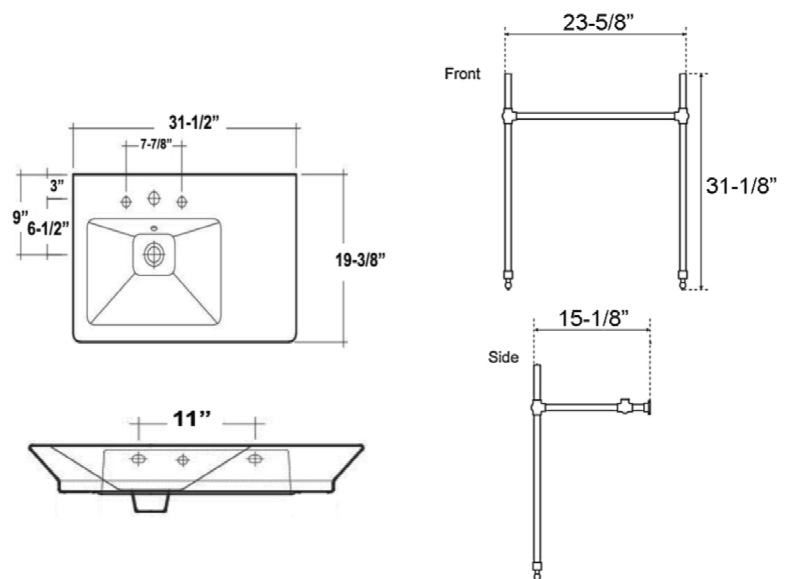

OPULENCE "His" SMALL CONSOLE

Cat. No
961/2WH-XX

Faucet not included

W: 31-1/2"
D: 19-3/8"
H: 35-5/8"

Interior Dimensions:

Basin Interior:	18-1/2" x 12"
Basin Depth:	4-1/2"
Water depth to overflow:	3-7/8"
Side Deck:	10-3/8"
Back of basin to center of faucet:	3"
Back of basin to center of drain:	9"
Mount holes cc:	11"
Mount bolt height:	33-3/8"
Faucet and spout holes:	1-1/4"

Features:

- ▶ Fine fire clay construction
- ▶ Brass stand
- ▶ Transitional style
- ▶ Rectangular basin
- ▶ Available pre-drilled for 1-hole faucet (**961WH-XX**) 4" centerset (**960WH-XX**) and 8" widespread (**962WH-XX**)
- ▶ Mounting Hardware included (**T801A**)
- ▶ Pre-drilled overflow hole
- ▶ Available in 6 finishes:

Dimensions of fixture are nominal and may vary within the range of tolerances established by ASME Standard A112.19.2.2018. Dimensions and specifications subject to change without notice.