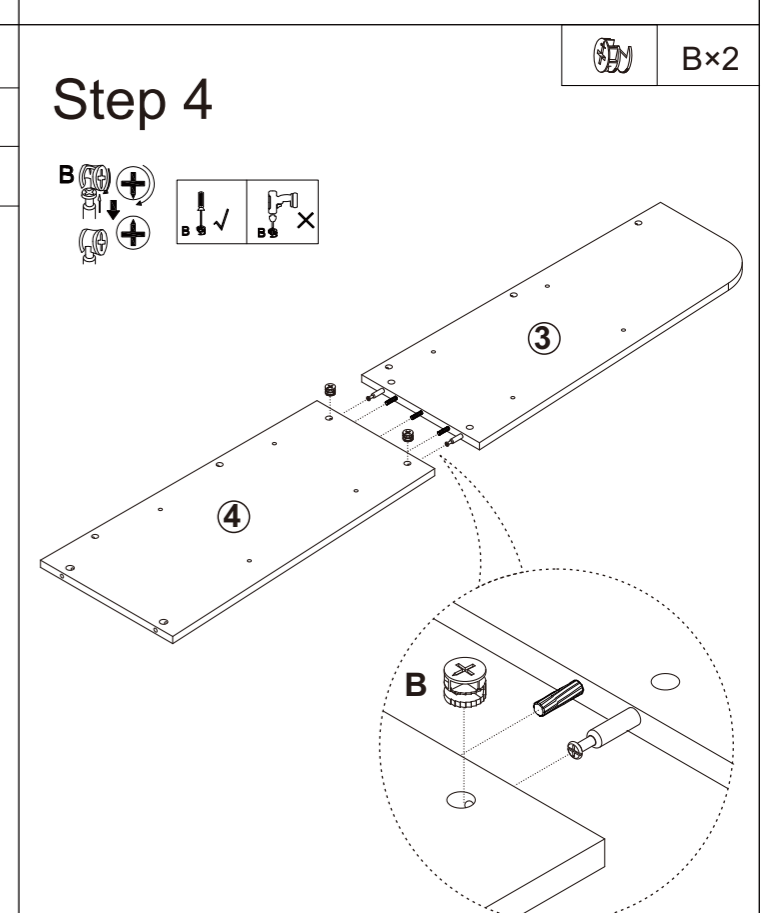

We control manufacturing and distribution ourselves, ensure the quality.

Item Description: Bookcase

Dimension: 40*40*168cm

Components					
1		1	2		1
3		1	4		1
5		1	6		1
7		1	8		1
9		1	10		4

Screws&Tools		
A		25pcs
B		33pcs
C		6pcs
D		4pcs
E		16pcs
F		1pc
G		2pcs
H		1pc

Step 5

A×21

Step 6

B×8

Step 9

B×4

Step 10

F×1