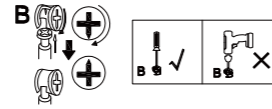

Step 5

A×21

Step 6

B×8

Step 9

B×4

Step 10

F×1

Step 7

B×13

Step 8

A×4

E×16

Step 11

G×2

Step 12

G×2