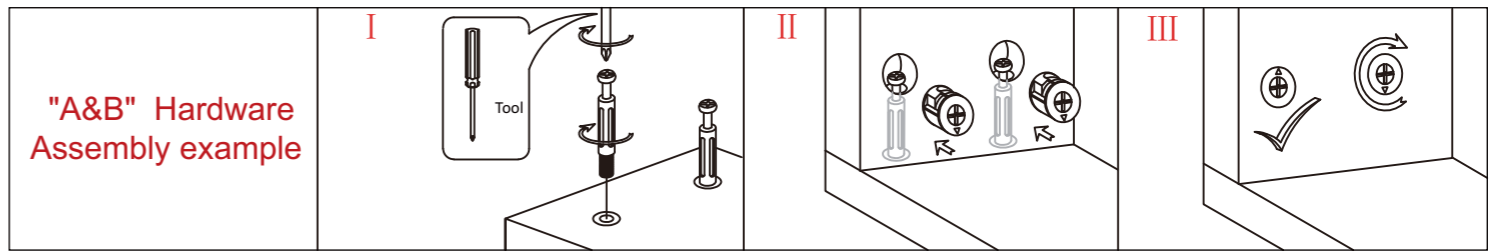

We control manufacturing and distribution ourselves, ensure the quality.

Item Description: Bookcase

Dimension: 40*40*168cm

Components					
1		1	2		1
3		1	4		1
5		1	6		1
7		1	8		1
9		1	10		4

Screws&Tools		
A		25pcs
B		33pcs
C		6pcs
D		4pcs
E		16pcs
F		1pc
G		2pcs
H		1pc