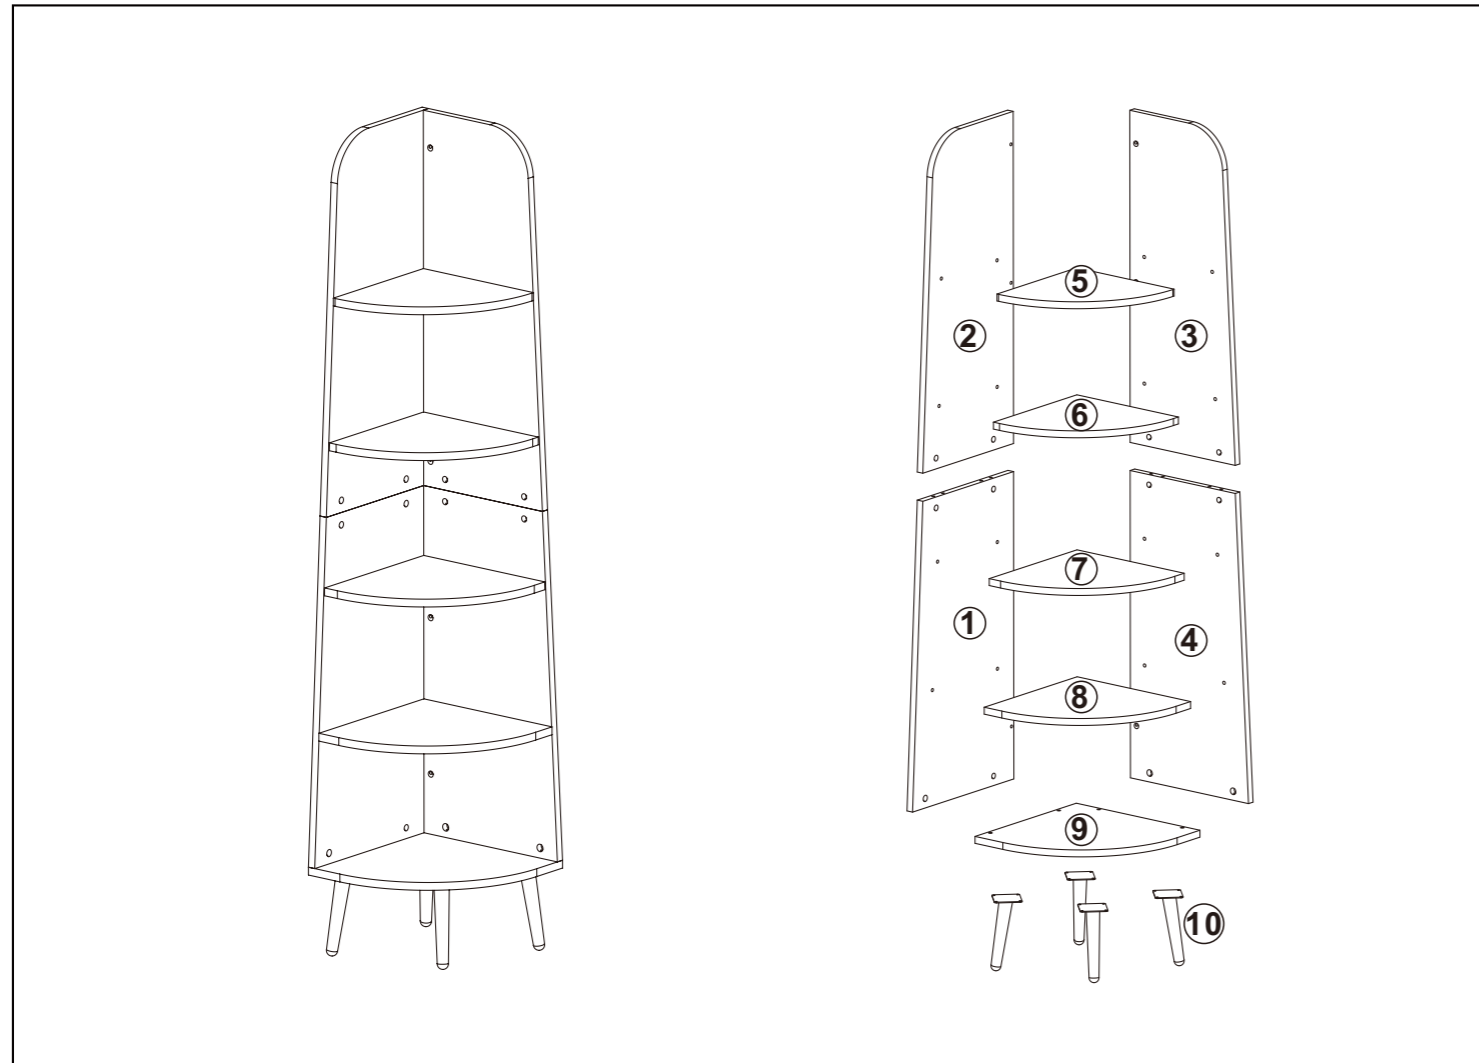

We control manufacturing and distribution ourselves, ensure the quality.

Item Description: Bookcase

Dimension: 40*40*168cm

Components					
1		1	2		1
3		1	4		1
5		1	6		1
7		1	8		1
9		1	10		4

Screws&Tools		
A		25pcs
B		33pcs
C		6pcs
D		4pcs
E		16pcs
F		1pc
G		2pcs
H		1pc