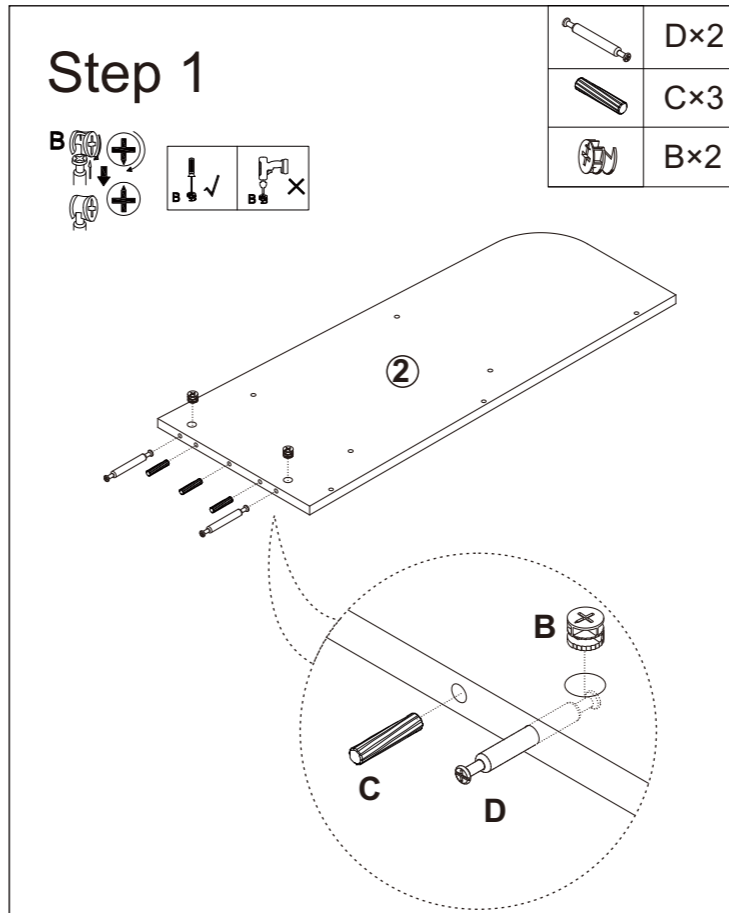

We control manufacturing and distribution ourselves, ensure the quality.

Item Description: Bookcase

Dimension: 40*40*168cm

Components					
1		1	2		1
3		1	4		1
5		1	6		1
7		1	8		1
9		1	10		4

Screws&Tools		
A		25pcs
B		33pcs
C		6pcs
D		4pcs
E		16pcs
F		1pc
G		2pcs
H		1pc

Step 5

A×21

Step 6

B×8

Step 9

B×4

Step 10

F×1