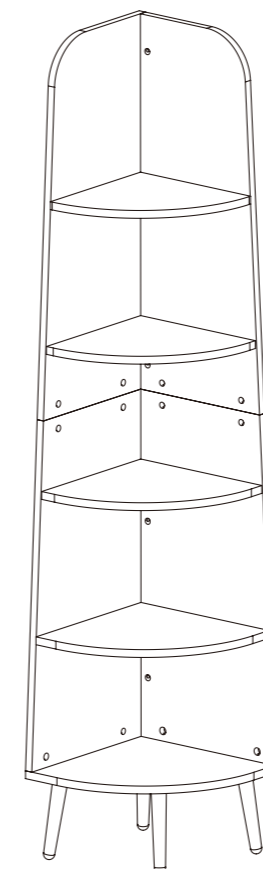

Bookcase

Dimension: 40*40*168cm

Tips!

Check all the components & screws before assembly. **Do not install in case part is missing, contact us to get.** Send email with your question to support. We will resend within 24 hours.

We control manufacturing and distribution ourselves, ensure the quality.

Item Description: Bookcase

Dimension: 40*40*168cm

Components					
1		1	2		1
3		1	4		1
5		1	6		1
7		1	8		1
9		1	10		4

Screws&Tools		
A		25pcs
B		33pcs
C		6pcs
D		4pcs
E		16pcs
F		1pc
G		2pcs
H		1pc

Step 5

A×21

Step 6

B×8

Step 9

B×4

Step 10

F×1