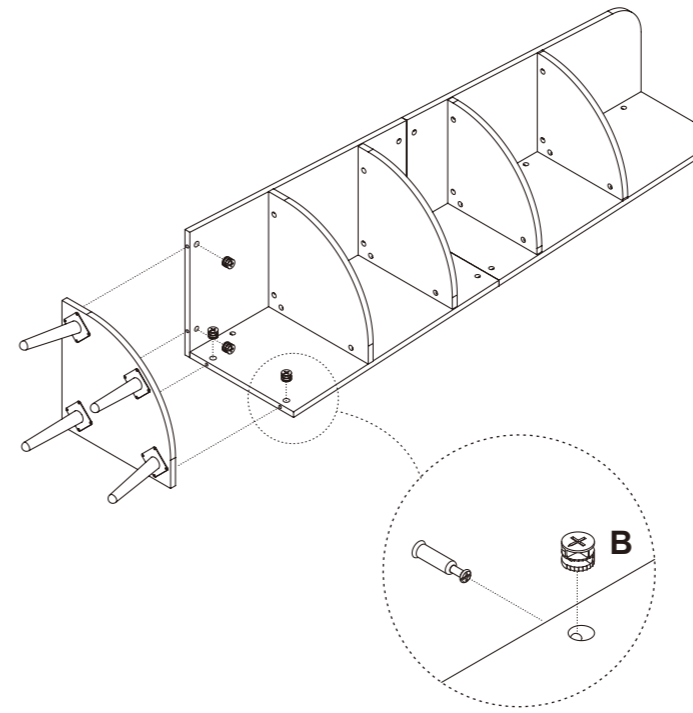

We control manufacturing and distribution ourselves, ensure the quality.

Item Description: Bookcase

Dimension: 40*40*168cm

Components					
1		1	2		1
3		1	4		1
5		1	6		1
7		1	8		1
9		1	10		4

Screws&Tools		
A		25pcs
B		33pcs
C		6pcs
D		4pcs
E		16pcs
F		1pc
G		2pcs
H		1pc

Step 5

A×21

Step 6

B×8

Step 9

B×4

Step 10

F×1

Step 7

B×13

Step 8

A×4

E×16

Step 11

G×2

Step 12