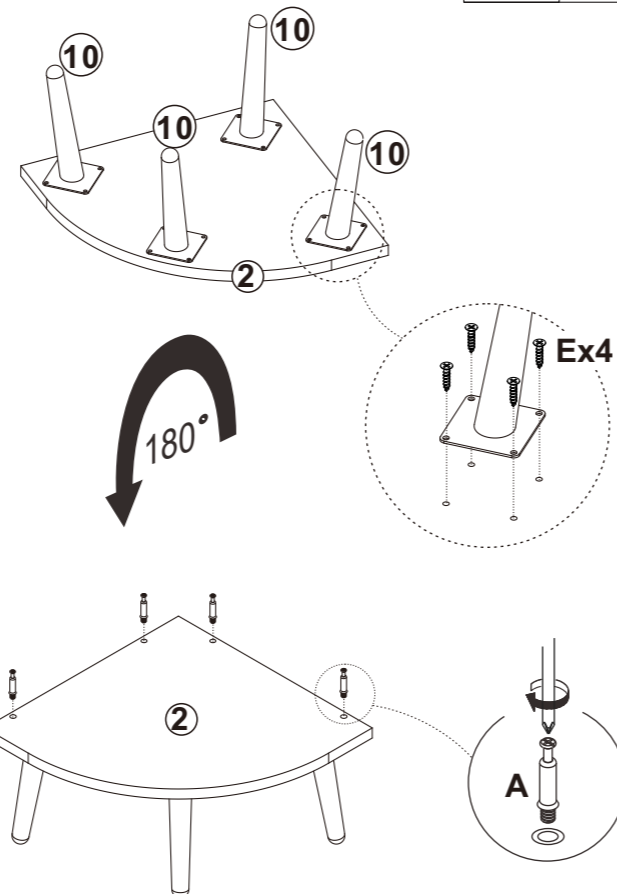

We control manufacturing and distribution ourselves, ensure the quality.

Item Description: Bookcase

Dimension: 40*40*168cm

Components					
1		1	2		1
3		1	4		1
5		1	6		1
7		1	8		1
9		1	10		4

Screws&Tools		
A		25pcs
B		33pcs
C		6pcs
D		4pcs
E		16pcs
F		1pc
G		2pcs
H		1pc

Step 5

A×21

Step 6

B×8

Step 9

B×4

Step 10

F×1

Step 7

B×13

Step 8

A×4

E×16

Step 11

G×2

Step 12