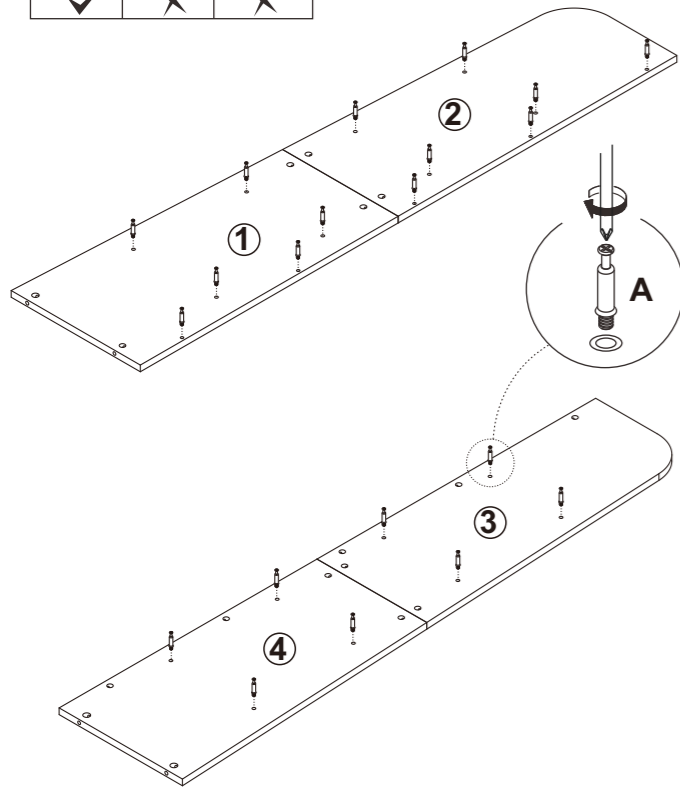

We control manufacturing and distribution ourselves, ensure the quality.

Item Description: Bookcase

Dimension: 40*40*168cm

Components					
1		1	2		1
3		1	4		1
5		1	6		1
7		1	8		1
9		1	10		4

Screws&Tools		
A		25pcs
B		33pcs
C		6pcs
D		4pcs
E		16pcs
F		1pc
G		2pcs
H		1pc

Step 5

A×21

Step 6

B×8

Step 9

B×4

Step 10

F×1