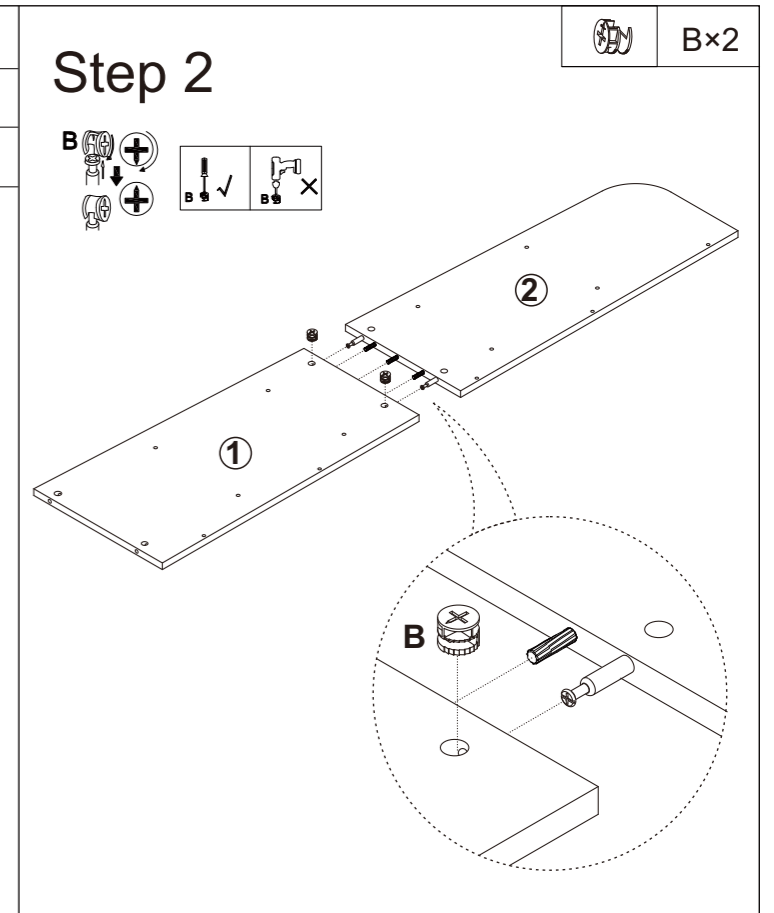

We control manufacturing and distribution ourselves, ensure the quality.

Item Description: Bookcase

Dimension: 40*40*168cm

Components					
1		1	2		1
3		1	4		1
5		1	6		1
7		1	8		1
9		1	10		4

Screws&Tools		
A		25pcs
B		33pcs
C		6pcs
D		4pcs
E		16pcs
F		1pc
G		2pcs
H		1pc

Step 5

A×21

Step 6

B×8

Step 9

B×4

Step 10

F×1