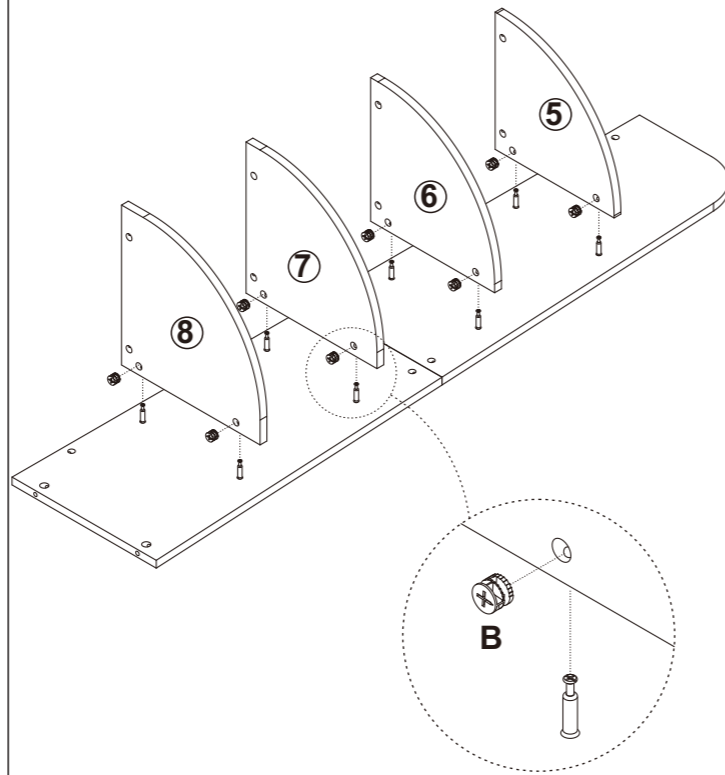

We control manufacturing and distribution ourselves, ensure the quality.

Item Description: Bookcase

Dimension: 40*40*168cm

Components					
1		1	2		1
3		1	4		1
5		1	6		1
7		1	8		1
9		1	10		4

Screws&Tools		
A		25pcs
B		33pcs
C		6pcs
D		4pcs
E		16pcs
F		1pc
G		2pcs
H		1pc

Step 5

A×21

Step 6

B×8

Step 9

B×4

Step 10

F×1