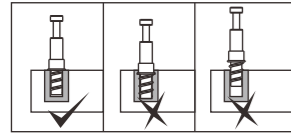

We control manufacturing and distribution ourselves, ensure the quality.

Item Description: Bookcase

Dimension: 40*40*168cm

Components					
1		1	2		1
3		1	4		1
5		1	6		1
7		1	8		1
9		1	10		4

Screws&Tools		
A		25pcs
B		33pcs
C		6pcs
D		4pcs
E		16pcs
F		1pc
G		2pcs
H		1pc

Step 5

A×21

Step 6

B×8

Step 9

B×4

Step 10

F×1