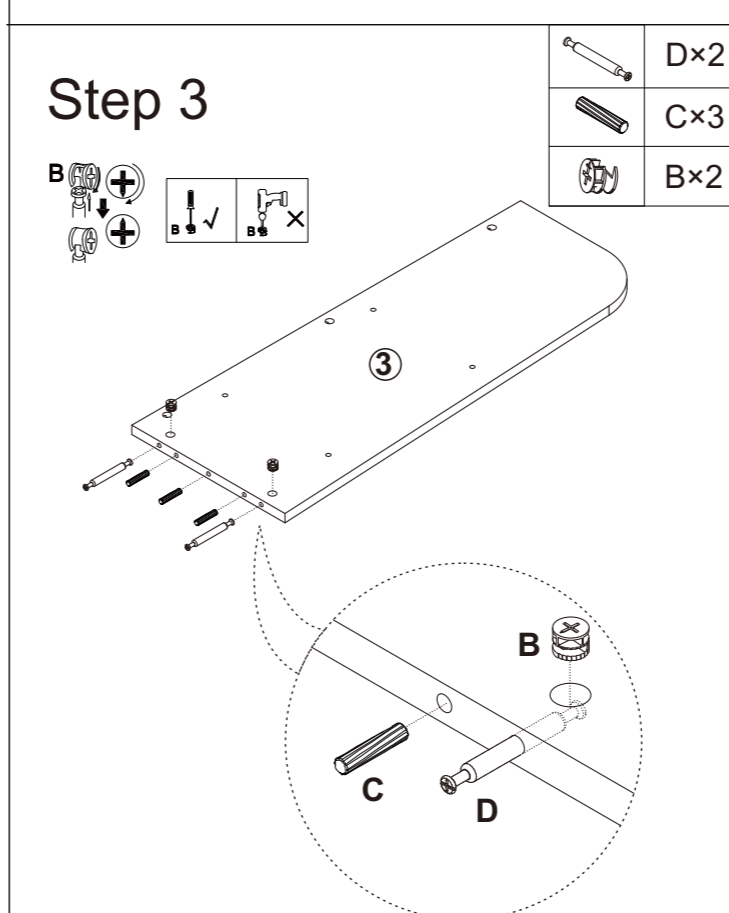

We control manufacturing and distribution ourselves, ensure the quality.

Item Description: Bookcase

Dimension: 40*40*168cm

Components					
1		1	2		1
3		1	4		1
5		1	6		1
7		1	8		1
9		1	10		4

Screws&Tools		
A		25pcs
B		33pcs
C		6pcs
D		4pcs
E		16pcs
F		1pc
G		2pcs
H		1pc

Step 5

A×21

Step 6

B×8

Step 9

B×4

Step 10

F×1