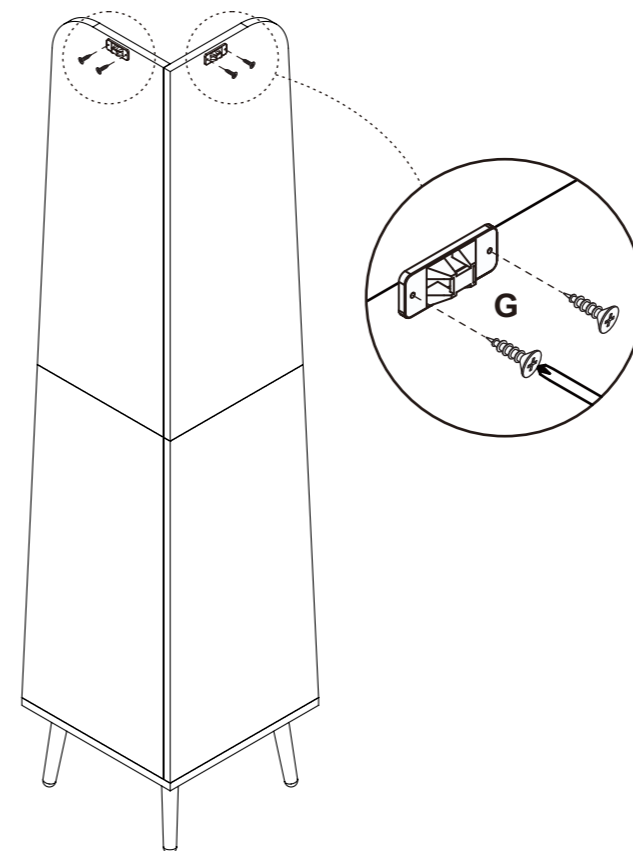

We control manufacturing and distribution ourselves, ensure the quality.

Item Description: Bookcase

Dimension: 40*40*168cm

Components					
1		1	2		1
3		1	4		1
5		1	6		1
7		1	8		1
9		1	10		4

Screws&Tools		
A		25pcs
B		33pcs
C		6pcs
D		4pcs
E		16pcs
F		1pc
G		2pcs
H		1pc

Step 5

A×21

Step 6

B×8

Step 9

B×4

Step 10

F×1

Step 7

B×13

Step 8

A×4

E×16

Step 11

G×2

Step 12