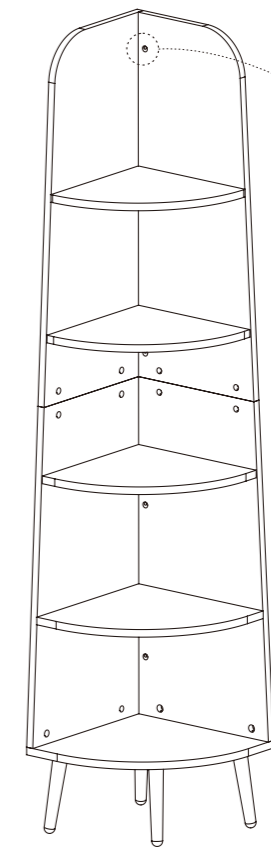

Bookcase

Dimension: 40*40*168cm

Tips!

Check all the components & screws before assembly. **Do not install in case part is missing, contact us to get.** Send email with your question to support. We will resend within 24 hours.

We control manufacturing and distribution ourselves, ensure the quality.

Item Description: Bookcase

Dimension: 40*40*168cm

Components					
1		1	2		1
3		1	4		1
5		1	6		1
7		1	8		1
9		1	10		4

Screws&Tools		
A		25pcs
B		33pcs
C		6pcs
D		4pcs
E		16pcs
F		1pc
G		2pcs
H		1pc

Step 5

A×21

Step 6

B×8

Step 9

B×4

Step 10

F×1

Step 7

B×13

Step 8

A×4

E×16

Step 11

G×2

Step 12