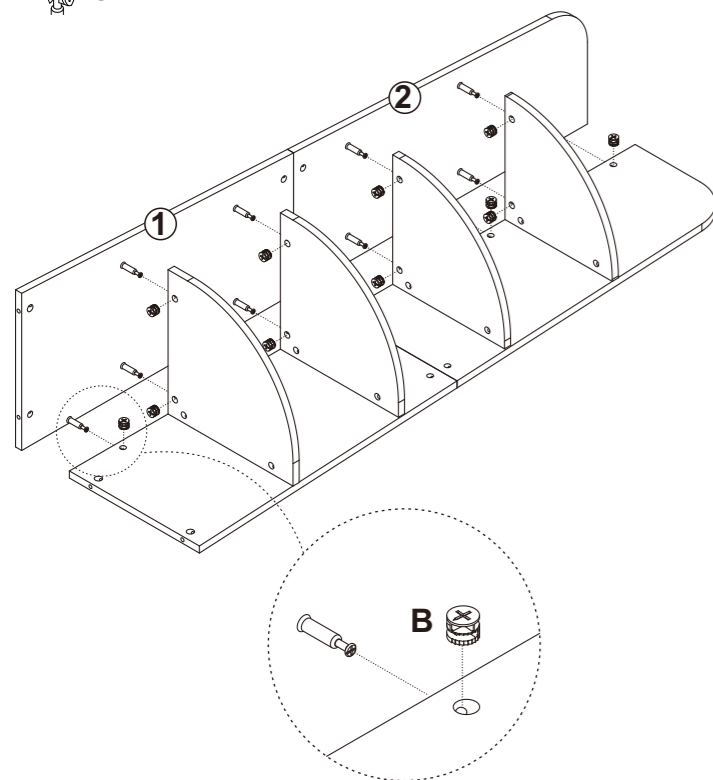

We control manufacturing and distribution ourselves, ensure the quality.

Item Description: Bookcase

Dimension: 40*40*168cm

Components					
1		1	2		1
3		1	4		1
5		1	6		1
7		1	8		1
9		1	10		4

Screws&Tools		
A		25pcs
B		33pcs
C		6pcs
D		4pcs
E		16pcs
F		1pc
G		2pcs
H		1pc

Step 5

A×21

Step 6

B×8

Step 9

B×4

Step 10

F×1

Step 7

B×13

Step 8

A×4

E×16

Step 11

G×2

Step 12