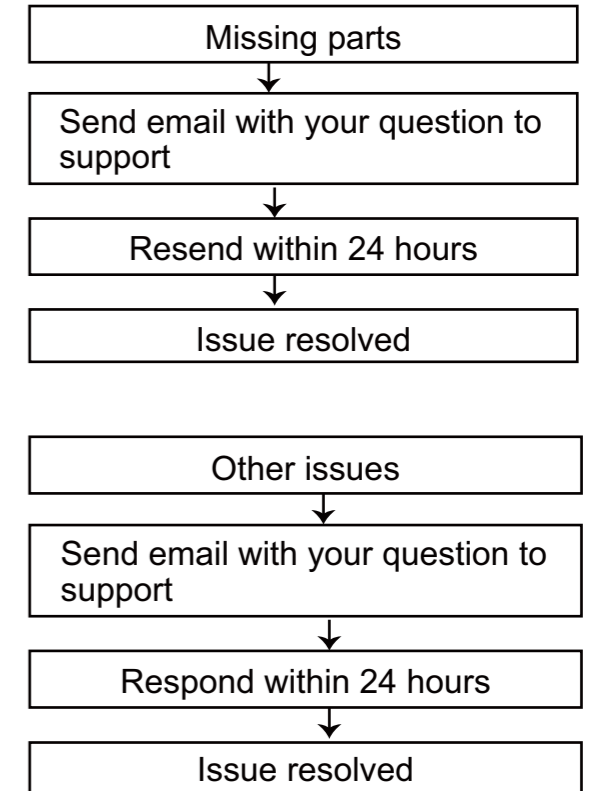

Trouble shooting:

We control manufacturing and distribution ourselves, ensure the quality.