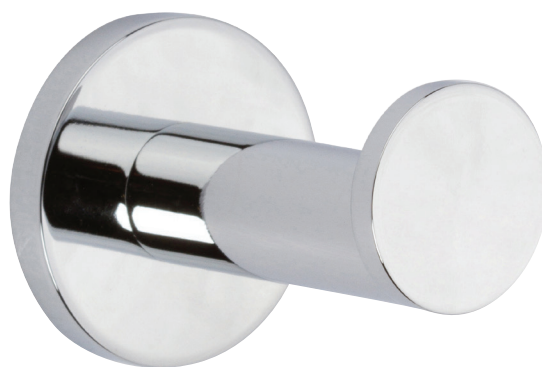

Features

- Solid brass construction
- Complements Sine product series

Single Robe Hook

0210H

Codes / Standards Compliance

Meets or exceeds the following at date of manufacture:

- All applicable US Federal and State material regulations

Colors / Finishes

- PC: Polished Chrome
- SN: Satin Nickel

Specified Model

Model	Description	Colors Finishes
0210H	Single Robe Hook	<input type="checkbox"/> PC <input type="checkbox"/> SN

Product Specification: Add "Color / Finish" Suffix to Model Number Below

The Single Robe Hook shall be made of solid brass construction. Single Robe Hook shall complement Ginger Sine product series. Single Robe Hook shall be Ginger Model 0210H/____ .

0210H