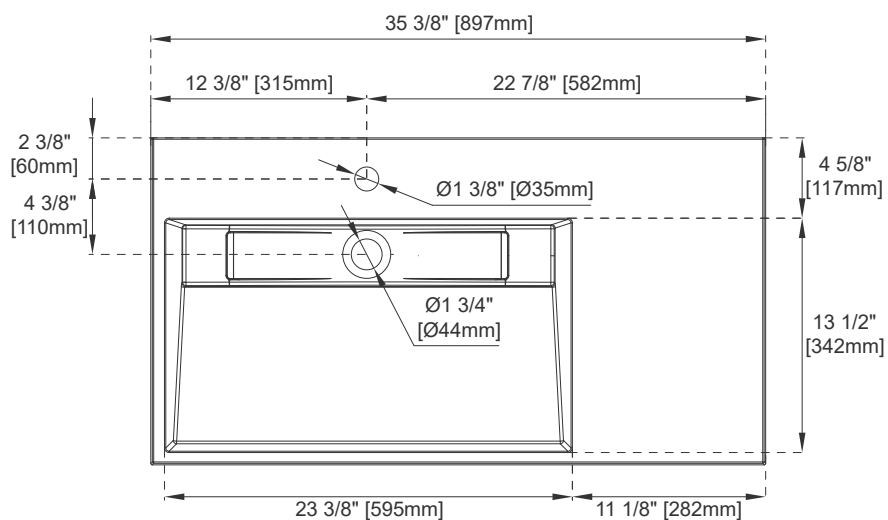

36" BASIN

Features and Materials

Countertop Materials: Composite Stone
Number of Basins: One, Integrated Sinktop
Basin Overflow: NO
Certifications: ICC-ES PMG-1568

Dimension

Length: 35-3/8"
Width: 18-3/4"
Basin Depth: 3-1/2"
Overall Height: 5-3/8"
Visible Height: 5-1/8"

36" BASIN

Top View

Side View

Front View

All dimensions are nominal