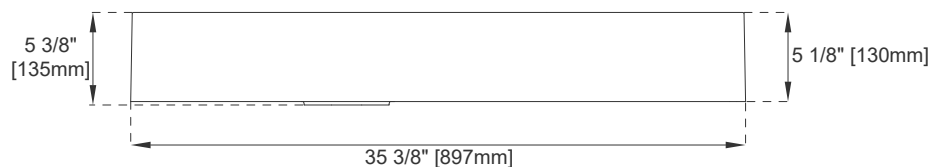

36" BASIN

Features and Materials

Countertop Materials: Composite Stone
Number of Basins: One, Integrated Sinktop
Basin Overflow: NO
Certifications: ICC-ES PMG-1568

Dimension

Length: 35-3/8"
Width: 18-3/4"
Basin Depth: 3-1/2"
Overall Height: 5-3/8"
Visible Height: 5-1/8"

36" BASIN

Top View

Side View

Front View

All dimensions are nominal