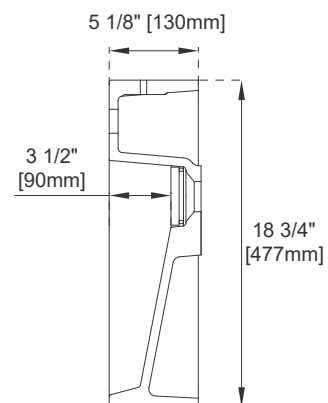

36" BASIN

Features and Materials

Countertop Materials: Composite Stone
Number of Basins: One, Integrated Sinktop
Basin Overflow: NO
Certifications: ICC-ES PMG-1568

Dimension

Length: 35-3/8"
Width: 18-3/4"
Basin Depth: 3-1/2"
Overall Height: 5-3/8"
Visible Height: 5-1/8"

36" BASIN

Top View

Side View

Front View

All dimensions are nominal