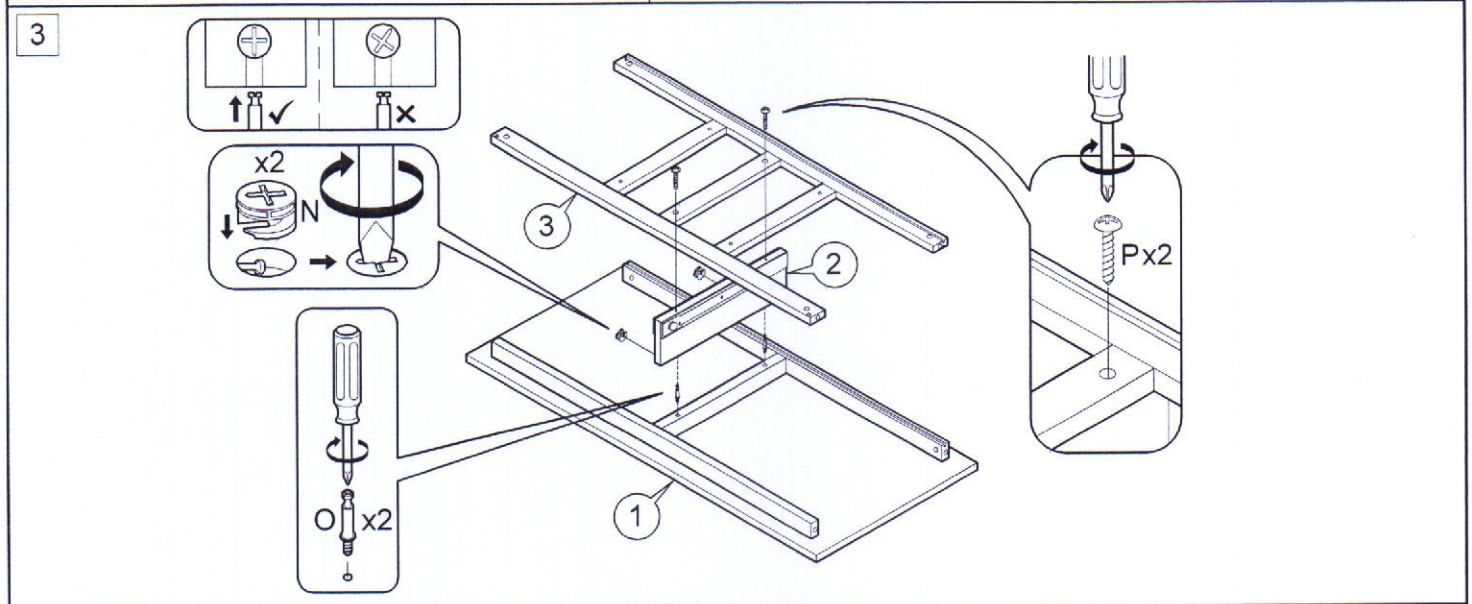

ASSEMBLY INSTRUCTIONS

Kitchen Cart

2 Persons

Not Provided

| | | | | | | | |
|---|----------------|---|---------------------------------|---|-----------------|---|----------|
| A | M6 x40mm = 10 | G | = 4 | M | = 4 | S | 50mm = 2 |
| B | M6 x 60mm = 10 | H | 20mm = 4 | N | 9mm = 12 | | |
| C | 1/4" = 4 | I | = 2 | O | 24mm = 12 | T | 50mm = 2 |
| D | M6 x13mm = 4 | J | M3 x16mm = 4 (For Magnetic) | P | #8x 1 1/4" = 18 | | |
| E | M6 x13mm = 10 | K | M3.5 x16mm = 16 (For Caster) | Q | 14.5Ø = 8 | | |
| F | = 1 | L | = 16 | R | = 3 | | |