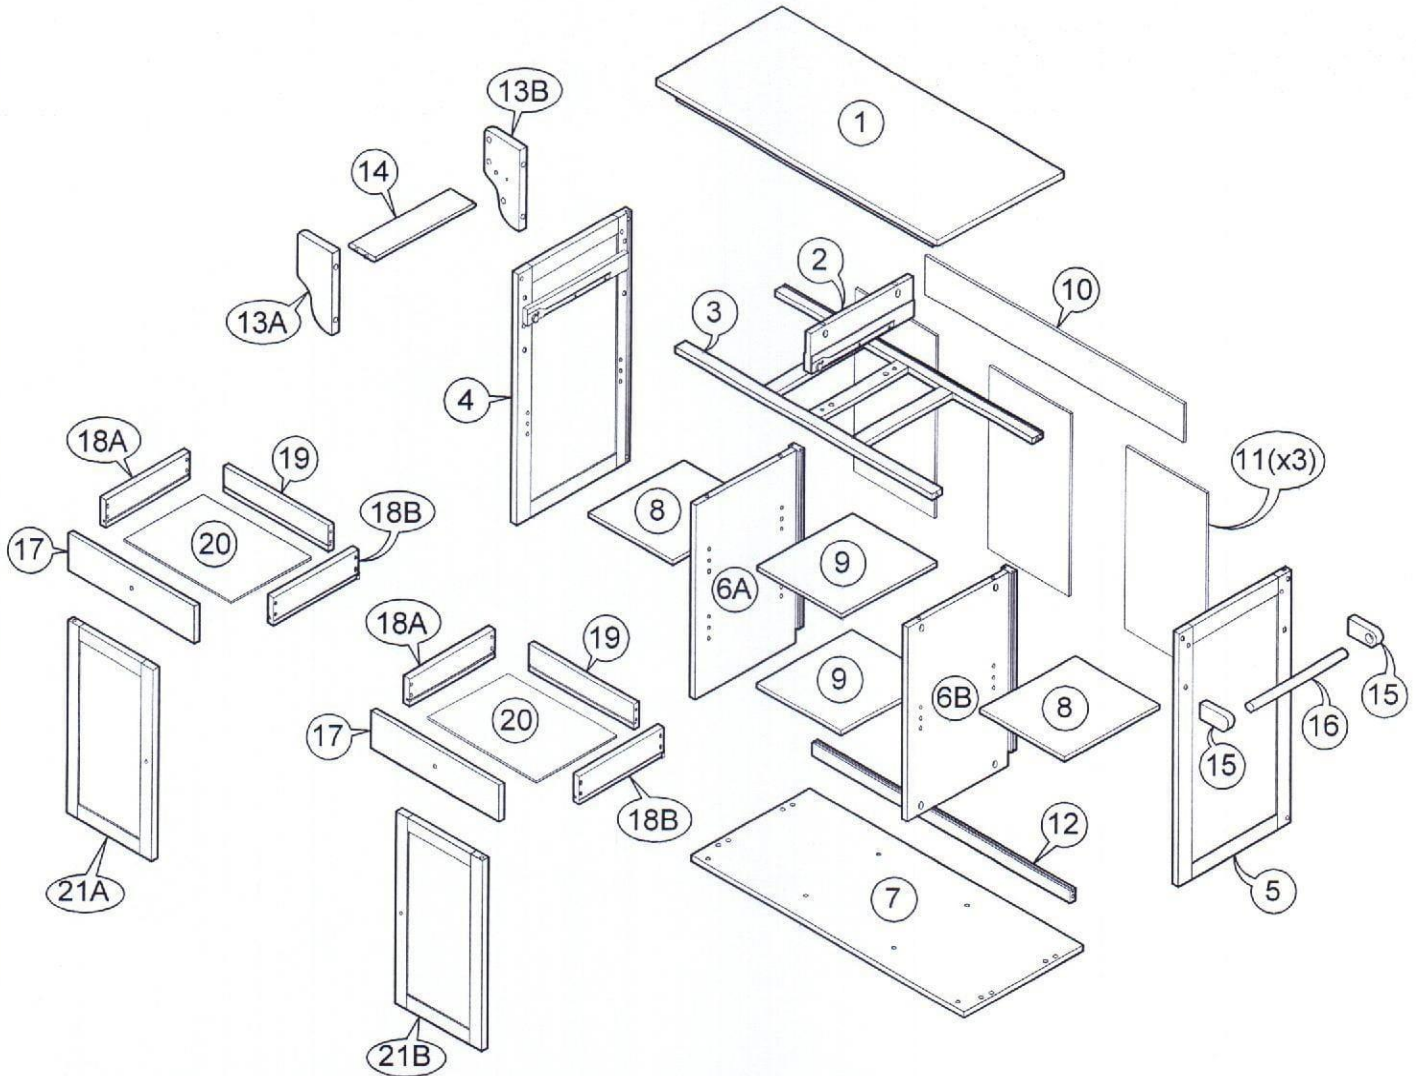

ASSEMBLY INSTRUCTIONS

Kitchen Cart

2 Persons

Not Provided

| | | | | | | | |
|---|----------------|---|---------------------------------|---|-----------------|---|----------|
| A | M6 x40mm = 10 | G | = 4 | M | = 4 | S | 50mm = 2 |
| B | M6 x 60mm = 10 | H | 20mm = 4 | N | 9mm = 12 | | |
| C | 1/4" = 4 | I | = 2 | O | 24mm = 12 | T | 50mm = 2 |
| D | M6 x13mm = 4 | J | M3 x16mm = 4 (For Magnetic) | P | #8x 1 1/4" = 18 | | |
| E | M6 x13mm = 10 | K | M3.5 x16mm = 16 (For Caster) | Q | 14.5Ø = 8 | | |
| F | = 1 | L | = 16 | R | = 3 | | |

5

6

7

8

9

10