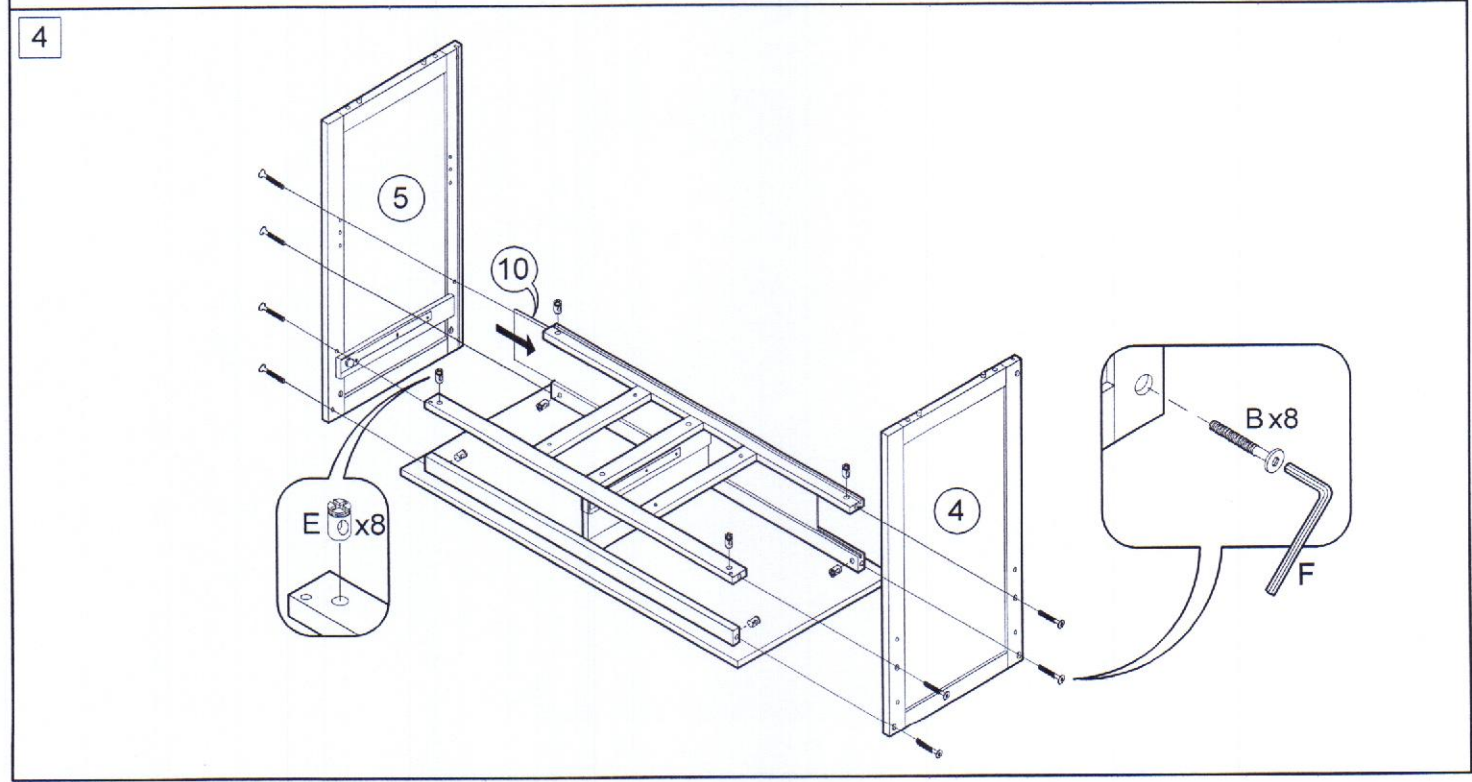

ASSEMBLY INSTRUCTIONS

Kitchen Cart

2 Persons

Not Provided

| | | | | | | | |
|---|----------------|---|---------------------------------|---|-----------------|---|----------|
| A | M6 x40mm = 10 | G | = 4 | M | = 4 | S | 50mm = 2 |
| B | M6 x 60mm = 10 | H | 20mm = 4 | N | 9mm = 12 | | |
| C | 1/4" = 4 | I | = 2 | O | 24mm = 12 | T | 50mm = 2 |
| D | M6 x13mm = 4 | J | M3 x16mm = 4 (For Magnetic) | P | #8x 1 1/4" = 18 | | |
| E | M6 x13mm = 10 | K | M3.5 x16mm = 16 (For Caster) | Q | 14.5Ø = 8 | | |
| F | = 1 | L | = 16 | R | = 3 | | |