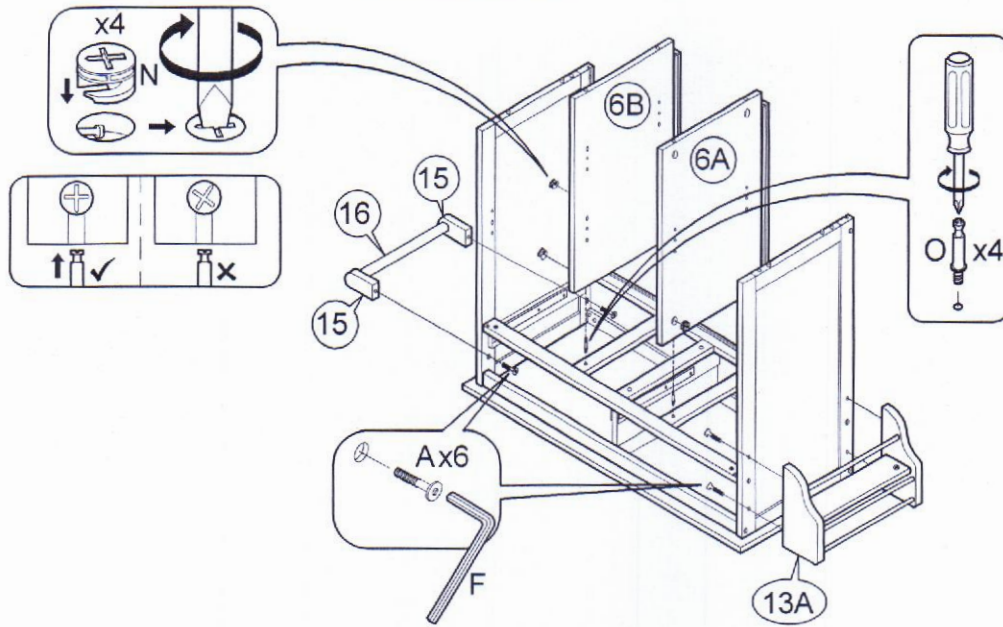

ASSEMBLY INSTRUCTIONS

Kitchen Cart

2 Persons

Not Provided

| | | | | | | | |
|---|----------------|---|---------------------------------|---|-----------------|---|----------|
| A | M6 x40mm = 10 | G | = 4 | M | = 4 | S | 50mm = 2 |
| B | M6 x 60mm = 10 | H | 20mm = 4 | N | 9mm = 12 | | |
| C | 1/4" = 4 | I | = 2 | O | 24mm = 12 | T | 50mm = 2 |
| D | M6 x13mm = 4 | J | M3 x16mm = 4 (For Magnetic) | P | #8x 1 1/4" = 18 | | |
| E | M6 x13mm = 10 | K | M3.5 x16mm = 16 (For Caster) | Q | 14.5Ø = 8 | | |
| F | = 1 | L | = 16 | R | = 3 | | |

5

6

7

8

9

10