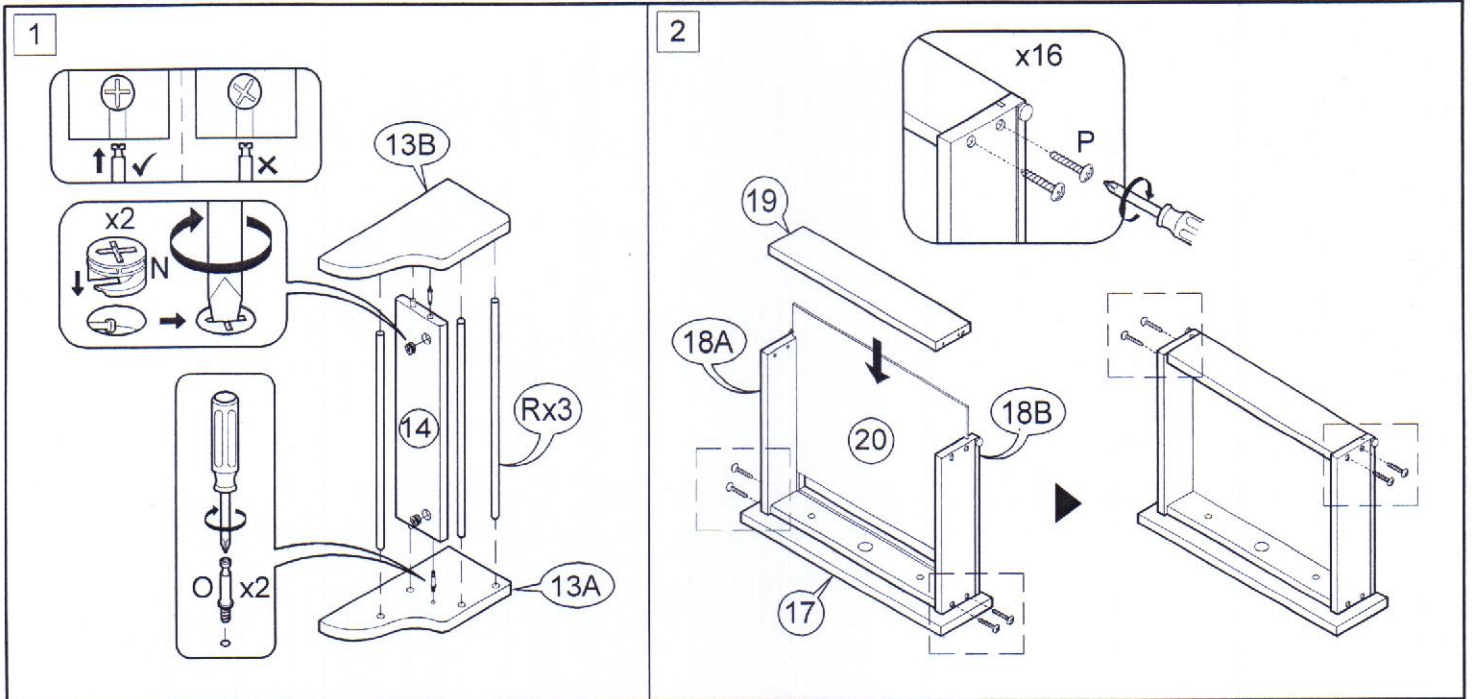

ASSEMBLY INSTRUCTIONS

Kitchen Cart

2 Persons

Not Provided

| | | | | | | | |
|---|----------------|---|---------------------------------|---|-----------------|---|----------|
| A | M6 x40mm = 10 | G | = 4 | M | = 4 | S | 50mm = 2 |
| B | M6 x 60mm = 10 | H | 20mm = 4 | N | 9mm = 12 | | |
| C | 1/4" = 4 | I | = 2 | O | 24mm = 12 | T | 50mm = 2 |
| D | M6 x13mm = 4 | J | M3 x16mm = 4 (For Magnetic) | P | #8x 1 1/4" = 18 | | |
| E | M6 x13mm = 10 | K | M3.5 x16mm = 16 (For Caster) | Q | 14.5Ø = 8 | | |
| F | = 1 | L | = 16 | R | = 3 | | |