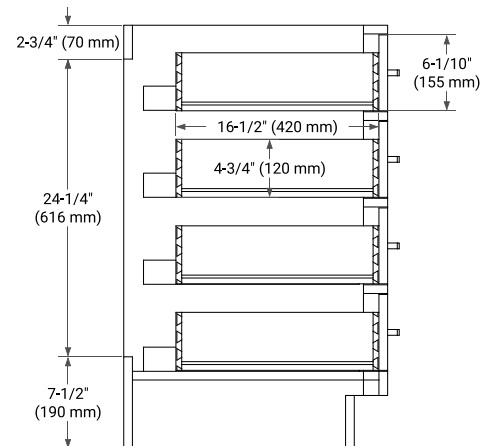

66" DOUBLE SINK BASE CABINET

BASE CABINET DIMENSIONS

66" W x 21.5" D x 34.5" H

FEATURES

- Solid wood frame & plywood panels
- Dovetail drawers and joints
- Soft closing doors & drawers

HARDWARE FINISHES*

Brushed Nickel Satin Brass Matte Black Polished Chrome

67" DOUBLE RECTANGLE SINK COUNTERTOP WITH 1.5 IN. THICKNESS

OVERALL DIMENSIONS

67" W x 22" D x 1.5" H

COUNTERTOP OPTIONS

Carrara Marble

White Quartz

FEATURES

- Solid countertop with mitered edges & seams
- Undermount white rectangular sink
- Pre-drilled for 8" widespread faucet

INCLUDED

- Countertop
- Matching Backsplash
- Rectangle Sinks

COUNTERTOP PLAN VIEW

EDGE SIDE VIEW

THREE DIMENSIONAL COUNTERTOP VIEW