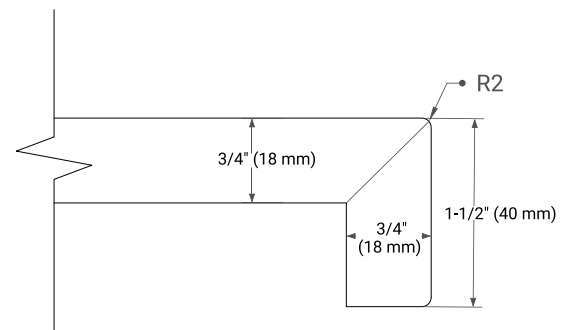

66" DOUBLE SINK BASE CABINET

BASE CABINET DIMENSIONS

66" W x 21.5" D x 34.5" H

FEATURES

- Solid wood frame & plywood panels
- Dovetail drawers and joints
- Soft closing doors & drawers

HARDWARE FINISHES*

Brushed Nickel Satin Brass Matte Black Polished Chrome

67" DOUBLE RECTANGLE SINK COUNTERTOP WITH 1.5 IN. THICKNESS

OVERALL DIMENSIONS

67" W x 22" D x 1.5" H

COUNTERTOP OPTIONS

Carrara Marble

White Quartz

FEATURES

- Solid countertop with mitered edges & seams
- Undermount white rectangular sink
- Pre-drilled for 8" widespread faucet

INCLUDED

- Countertop
- Matching Backsplash
- Rectangle Sinks

COUNTERTOP PLAN VIEW

EDGE SIDE VIEW

THREE DIMENSIONAL COUNTERTOP VIEW