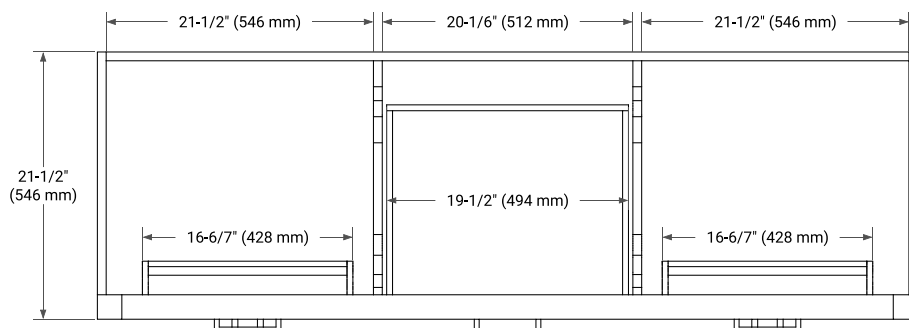

66" DOUBLE SINK BASE CABINET

BASE CABINET DIMENSIONS

66" W x 21.5" D x 34.5" H

FEATURES

- Solid wood frame & plywood panels
- Dovetail drawers and joints
- Soft closing doors & drawers

HARDWARE FINISHES*

Brushed Nickel Satin Brass Matte Black Polished Chrome

67" DOUBLE RECTANGLE SINK COUNTERTOP WITH 1.5 IN. THICKNESS

OVERALL DIMENSIONS

67" W x 22" D x 1.5" H

COUNTERTOP OPTIONS

Carrara Marble

White Quartz

FEATURES

- Solid countertop with mitered edges & seams
- Undermount white rectangular sink
- Pre-drilled for 8" widespread faucet

INCLUDED

- Countertop
- Matching Backsplash
- Rectangle Sinks

COUNTERTOP PLAN VIEW

EDGE SIDE VIEW

THREE DIMENSIONAL COUNTERTOP VIEW