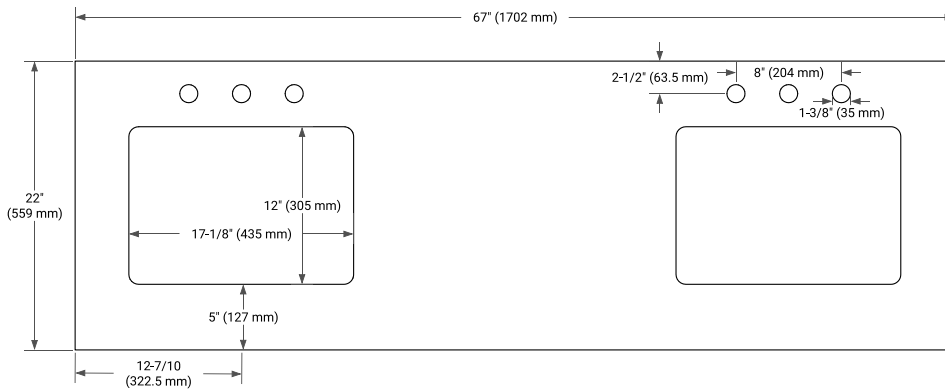

66" DOUBLE SINK BASE CABINET

BASE CABINET DIMENSIONS

66" W x 21.5" D x 34.5" H

FEATURES

- Solid wood frame & plywood panels
- Dovetail drawers and joints
- Soft closing doors & drawers

HARDWARE FINISHES*

Brushed Nickel Satin Brass Matte Black Polished Chrome

67" DOUBLE RECTANGLE SINK COUNTERTOP WITH 1.5 IN. THICKNESS

OVERALL DIMENSIONS

67" W x 22" D x 1.5" H

COUNTERTOP OPTIONS

Carrara Marble

White Quartz

FEATURES

- Solid countertop with mitered edges & seams
- Undermount white rectangular sink
- Pre-drilled for 8" widespread faucet

INCLUDED

- Countertop
- Matching Backsplash
- Rectangle Sinks

COUNTERTOP PLAN VIEW

EDGE SIDE VIEW

THREE DIMENSIONAL COUNTERTOP VIEW