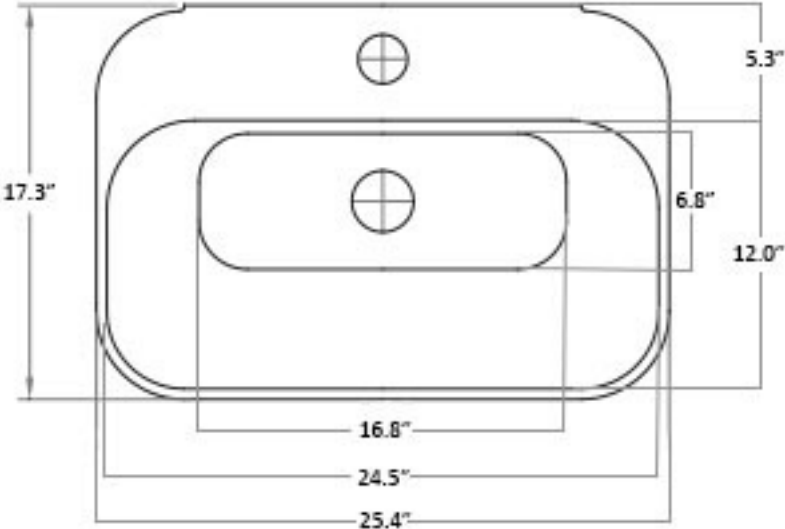

* WS Bath Collections reserves the right to revise dimensions or information on this sheet without notice

Collection | Edge	Model | Edge 4465	Dimensions Metric 1 inch = 2.54 cm 1 inch = 25.4 mm	1051 Lea Drive - Collegeville, PA 19426 Tel. 215 513 9400 - Fax 610 831 0215 www.ws bathcollections.com - info@ws bathcollections.com