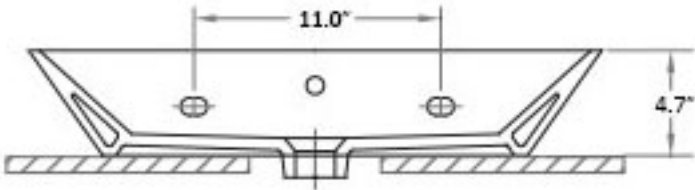

* WS Bath Collections reserves the right to revise dimensions or information on this sheet without notice

Collection | Edge	Model | Edge 4465	Dimensions Metric 1 inch = 2.54 cm 1 inch = 25.4 mm	1051 Lea Drive - Collegeville, PA 19426 Tel. 215 513 9400 - Fax 610 831 0215 www.ws bathcollections.com - info@ws bathcollections.com