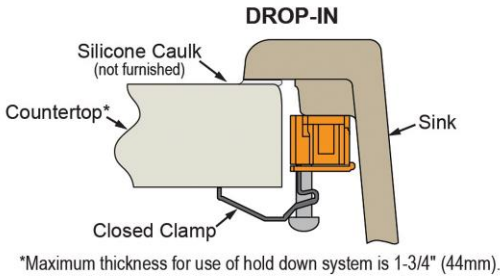

Installation Profile:

Included with Product: **Faucet LKAV7051FCR with Filter ERF750, Drain LKQS35 and Bottom Grid LKOBG2217SS**

AMERICAN PRIDE. A LIFETIME TRADITION. Like your family, the Elkay family has values and traditions that endure. For almost a century, Elkay has been a family-owned and operated company, providing thousands of jobs that support our families and communities.

Product Compliance: CSA B45.5/IAPMO Z124
Faucet: ASME A112.18.1/CSA B125.1
                  NSF 61
                  NSF 372 (lead free)
Accessory: ASME A112.18.2/CSA B125.2
                  NSF 42
                  NSF 53

[Clean and Care Manual (PDF)](#)
[Installation Instructions (PDF)](#)
[Warranty (PDF)](#)

PART: _____ QTY: _____
PROJECT: _____
CONTACT: _____
DATE: _____
NOTES: _____
APPROVAL: _____

In keeping with our policy of continuing product improvement, Elkay reserves the right to change product specifications without notice. Please visit [elkay.com](#) for the most current version of Elkay product specification sheets. This specification describes an Elkay product with design, quality, and functional benefits to the user. When making a comparison of other producers' offerings, be certain these features are not overlooked.