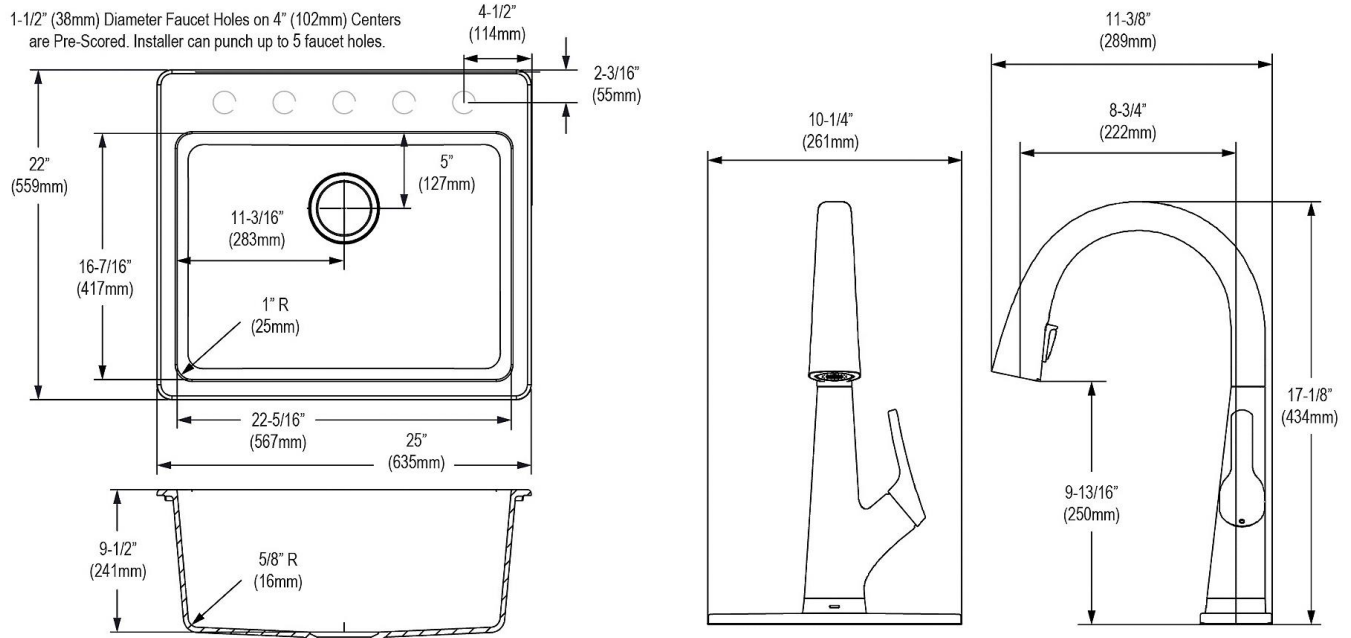

Optional Accessories

LKCBEG2217HW	Elkay Hardwood 23-1/4" x 17-3/8" x 1" Cutting Board Spec Sheet (PDF)	
LK99	Elkay Deluxe 3-1/2" Drain Type 304 Stainless Steel Body Strainer Basket Rubber Seal and Tailpiece Spec Sheet (PDF)	
LKWERBSS	Elkay Stainless Steel 15-3/8" x 12-3/8" x 5-7/16" Rinsing Basket Spec Sheet (PDF)	

In keeping with our policy of continuing product improvement, Elkay reserves the right to change product specifications without notice. Please visit elkay.com for the most current version of Elkay product specification sheets. This specification describes an Elkay product with design, quality, and functional benefits to the user. When making a comparison of other producers' offerings, be certain these features are not overlooked.