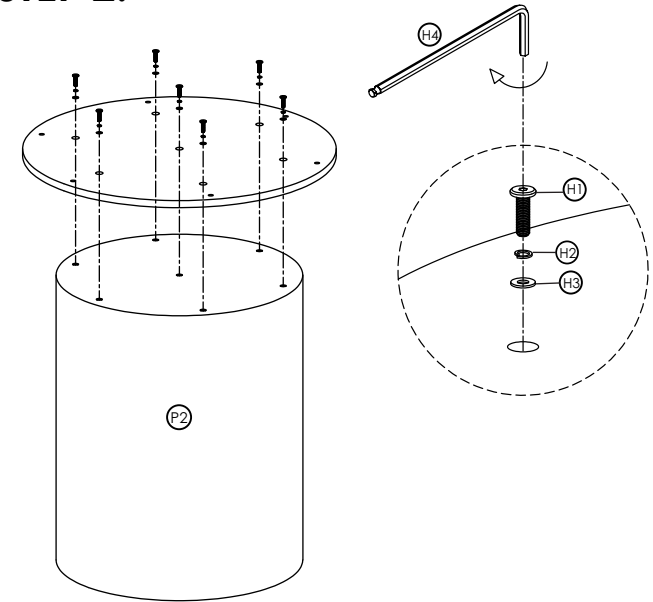

PARTS AND HARDWARE.

PARTS LIST

No.	DESCRIPTION	IMAGE	Q'TY
P1	TOP		1
P2	BASE		1

HARDWARE LIST

No.	DESCRIPTION	IMAGE	Q'TY
H1	M8x25 BOLT		7
H2	SPRING WASHER (M8X14)		7
H3	FLAT WASHER (M8X16)		7
H4	M4 Allen key		1

NOTES.

Thank you for purchasing this quality product! Be sure to check all packing material carefully for small part that may have come loose inside the carton during shipping.

CAUTION: The item is heavy, assembly should be performed by two people.

STEP 1.

Unassemble bolts, washer → Take out Mounting plate
Note: This number of bolts, washer is used for installation in Step 3.

STEP 2.

STEP 3.