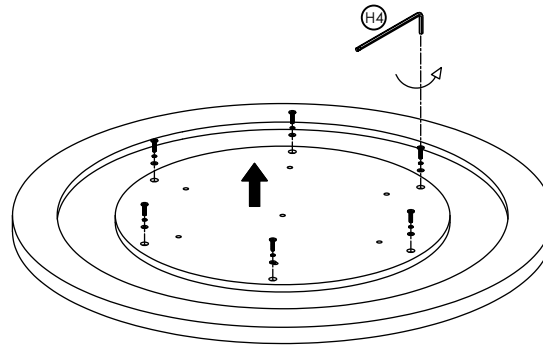

PARTS AND HARDWARE.

PARTS LIST

No.	DESCRIPTION	IMAGE	Q'TY
P1	TOP		1
P2	BASE		1

HARDWARE LIST

No.	DESCRIPTION	IMAGE	Q'TY
H1	M8x25 BOLT		7
H2	SPRING WASHER (M8X14)		7
H3	FLAT WASHER (M8X16)		7
H4	M4 Allen key		1

NOTES.

Thank you for purchasing this quality product! Be sure to check all packing material carefully for small part that may have come loose inside the carton during shipping.

CAUTION: The item is heavy, assembly should be performed by two people.

STEP 1.

Unassemble bolts, washer → Take out Mounting plate
Note: This number of bolts, washer is used for installation in Step 3.