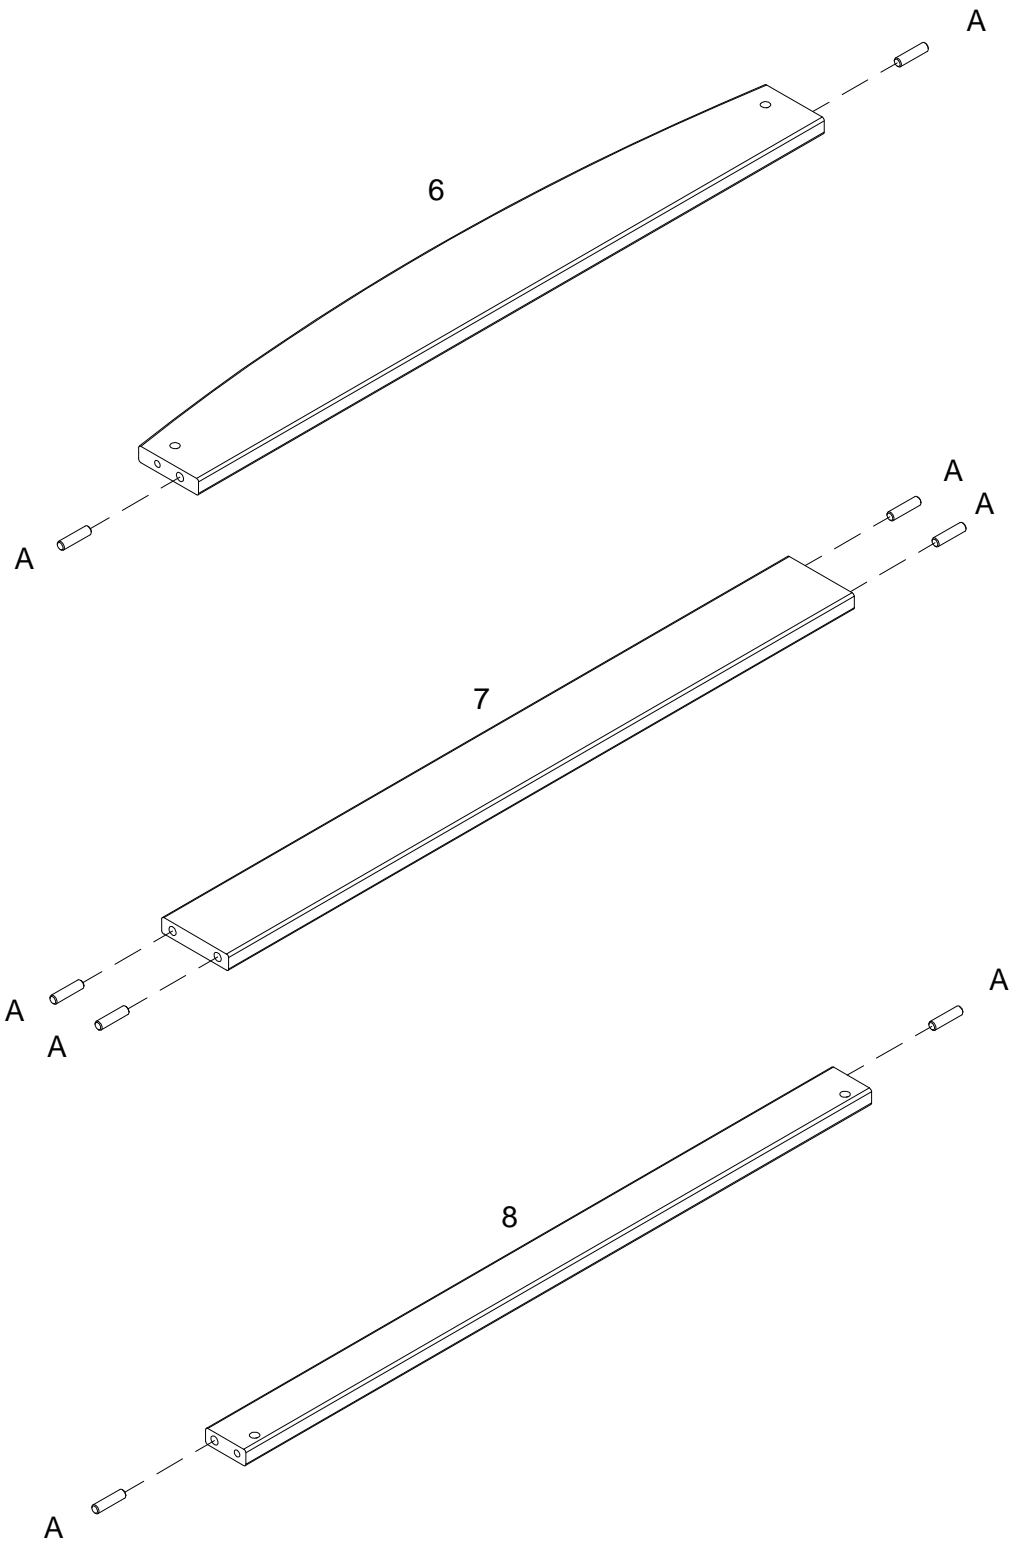

INSTRUCTION

Bed Frame

Caution: Read owner's manual completely before assembly and use.

Parts :

	PARTS	Q'TY
1		02
2		01
3		02
4		01
5		01

	PARTS	Q'TY
6		01
7		01
8		01
9		01
10		01

Hardware:

	HARDWARE	Q'TY
A	 ø10×40	16
B	 M6×90	08
C	 M6×70	08
D		16
E		01

	SPARE HARDWARE	Q'TY
A	 ø10×40	02
B	 M6×90	01
C	 M6×70	01
D		02

Step By Step Assembly Instructions

Step 1 :

Step By Step Assembly Instructions

Step 2 :

Step By Step Assembly Instructions

Step 3 :

Step By Step Assembly Instructions