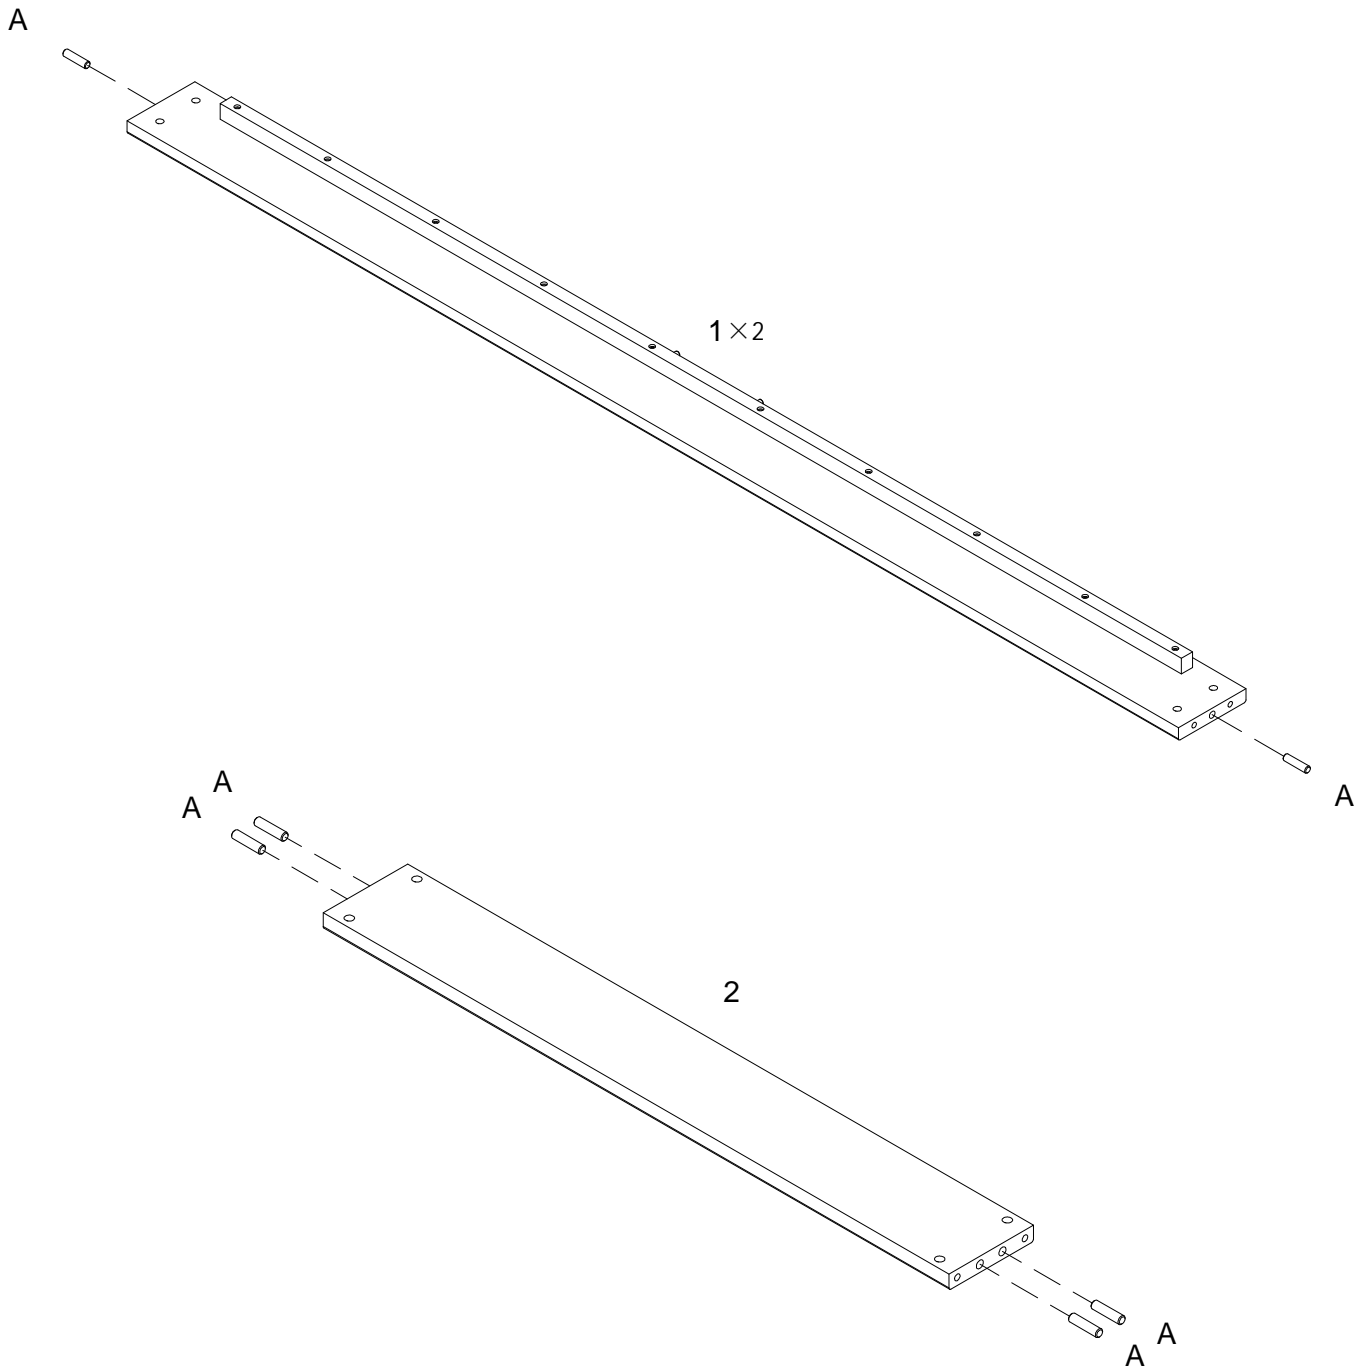

INSTRUCTION

Bed Frame

Caution: Read owner's manual completely before assembly and use.

Parts :

	PARTS	Q'TY
1		02
2		01
3		02
4		01
5		01

	PARTS	Q'TY
6		01
7		01
8		01
9		01
10		01

Hardware:

	HARDWARE	Q'TY
A	 ø10×40	16
B	 M6×90	08
C	 M6×70	08
D		16
E		01

	SPARE HARDWARE	Q'TY
A	 ø10×40	02
B	 M6×90	01
C	 M6×70	01
D		02

Step By Step Assembly Instructions

Step 1 :

Step By Step Assembly Instructions

Step 2 :

Step By Step Assembly Instructions

Step 3 :

Step By Step Assembly Instructions