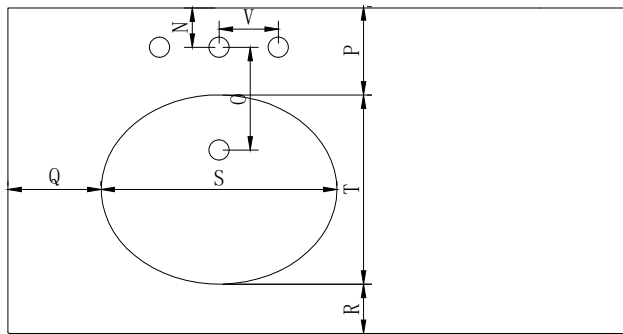

42" Single Vanity

All Dims Measured to the Nearest 0.1"

A : Overall Width = 42" / 106.7 cm.

B : Overall Depth = 22" / 55.9 cm.

C : Counter Height = 34" / 86.4 cm

D : Cabinet Width = 41.9" / 106.4 cm.

E : Plumbing Cutout Height = 12" / 30.5 cm.

F : Plumbing Cutout Width = 12" / 30.5 cm.

G : Edge of Cabinet to Edge of Cutout = 8.2" / 20.8 cm.

H : Floor to Bottom of Cutout = 14.6" / 37.0 cm.

I : Drawer Height:

I1 = 7.9" / 20.0 cm.

J : Drawer Width:

P : Rear Edge of Counter to Rear Edge of Sink = 5.8" / 14.9 cm.

Q : Edge of Counter to Edge of Sink = 6.3" / 16.0 cm.

R : Front Edge of Counter to Front Edge of Sink = 3.3" / 8.5 cm.

S : Sink Width = 16" / 40.5 cm.

T : Sink Depth Front/Back = 12.7" / 32.5 cm

U : Distance between Sinks = w/o

V : Rear Middle of Counter to Rear Middle of Faucet Hole = 4" / 10.2 cm.