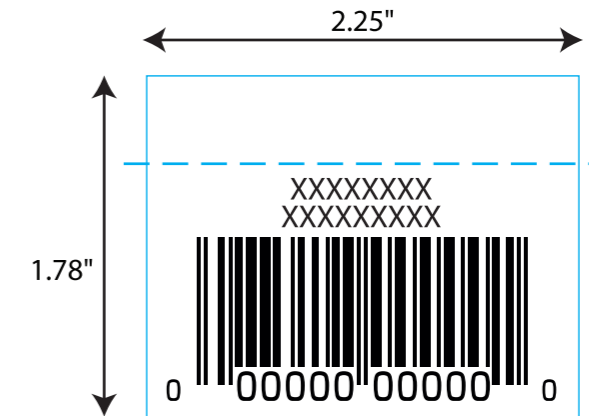

# SHAM LABELS

COUNTRY OF ORIGIN  
China

COMMENTS  
**NOTE:**  
**COMFORTER:**  
Licensor label on Left,  
Care, Law and tracking labels on right.  
Care label overlaps Law Label  
Tracking Label on Bottom

**SHAM:**  
Licensor label on left  
Care overlaps tracking

Care Label Colors

 Rich Black

Licensor Label Colors

849 Full/Queen Comforter Care Label  
Made In China

UPC LABEL

TRACKING LABEL

NW CARE LABEL

Polyester Throw Delicate Care Label  
Made In China

UPC LABEL

TRACKING LABEL