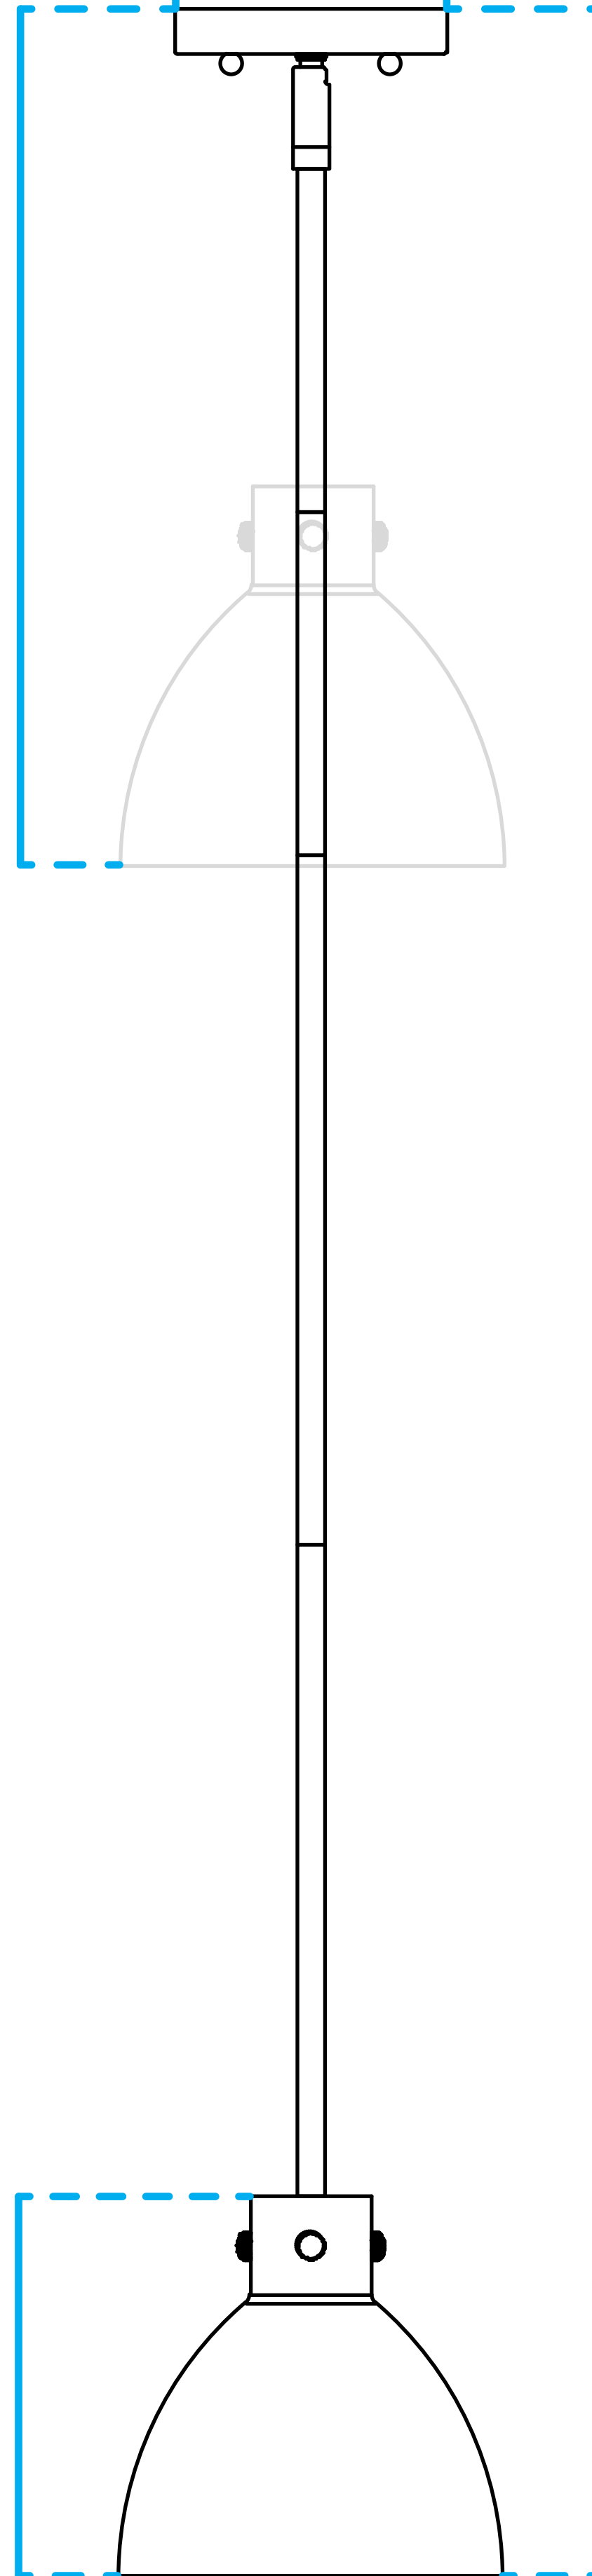

Top View

6.7" Dia.

4.7" W

14.8" H

Front View

44.8" H

6.6" H