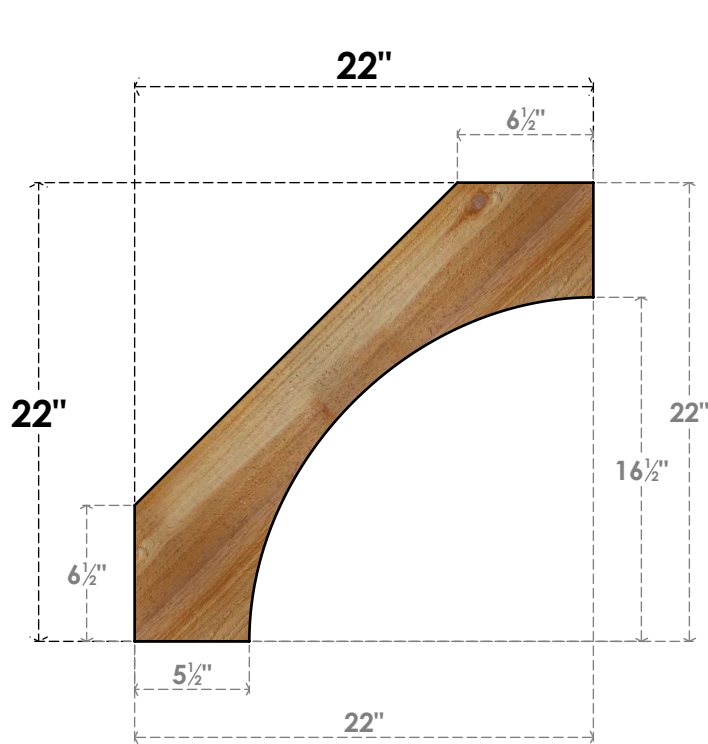

BRC06X22X22WTLOORWR

6"W X 22"D X 22"H WESTLAKE ROUGH SAWN BRACE, WESTERN RED CEDAR

SIDE

FRONT

EKENA MILLWORK
 2300 WEST MAIN ST.
 CLARKSVILLE, TX 75426
 TOLL FREE: 866-607-0453
 WWW.EKENAMILLWORK.COM

NOTES