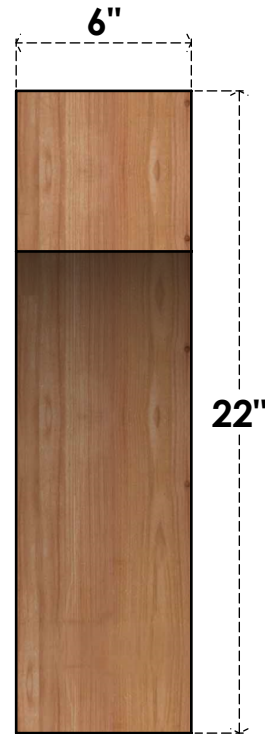

BRC06X22X22WTLOORWR

6"W X 22"D X 22"H WESTLAKE ROUGH SAWN BRACE, WESTERN RED CEDAR

SIDE

FRONT

EKENA MILLWORK
 2300 WEST MAIN ST.
 CLARKSVILLE, TX 75426
 TOLL FREE: 866-607-0453
 WWW.EKENAMILLWORK.COM

NOTES