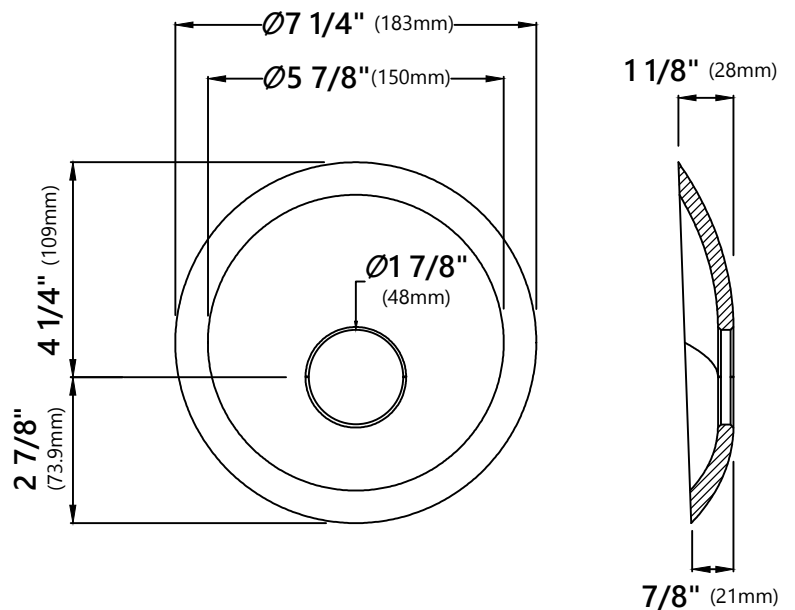

GV-391-19mm

Green Glass Vessel Sink

Sink Dimensions

Dimensions: $\varnothing 17"$ x 6"

Features

- Solid Tempered Glass
- Vessel Sink
- 19mm Thickness
- 1 3/4" Drain Hole Size
- Without Overflow

CODES/STANDARDS:

Overall Height: 12 3/4"
 Overall Width: 7 1/8"
 Spout Height: 8"
 Spout Reach: 6 1/8"

Features

- Metal Body
- Lead Free Brass Waterway
- 35mm Ceramic Cartridge
- Single Hole Installation
- Flow Rate 2.2gpm (8.3L/min) @ 60 psi
- 32.5" Nylon Waterlines

PU-10

Pop Up Drain w/o Overflow

Pop Up Dimensions

Dimensions: 8 5/8" x Ø2 5/8"

Features

- Metal Construction
- Connection 1 1/4"
- Designed to Use w/ Above-Counter Vessel Sinks without overflow
- Fits Standard 1 3/4" Drain Opening

see website for details www.kraususa.com

MR-1 Mounting Ring

Mounting Ring Dimensions

Overall Dimensions: $\varnothing 3 \frac{1}{8}''$ x $\frac{3}{8}''$

Features

- Brass Construction
- Designed to Use with Above Counter Vessel Sinks without Overflow
- Fits Standard Drain Assembly without Overflow