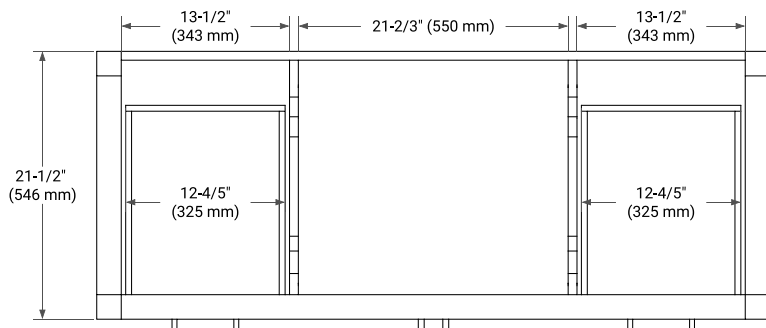

54" SINGLE SINK BASE CABINET

BASE CABINET DIMENSIONS

54" W x 21.5" D x 34.5" H

FEATURES

- Solid wood frame & plywood panels
- Dovetail drawers and joints
- Soft closing doors & drawers

HARDWARE FINISHES*

Brushed Nickel   Satin Brass   Matte Black   Polished Chrome

*Hardware comes preinstalled with the illustrated option. Other finishes are available on our online store if you prefer a different one.

AVAILABLE COLORS

White   Grey   Midnight Blue

FRONT VIEW

SIDE VIEW

PLAN VIEW