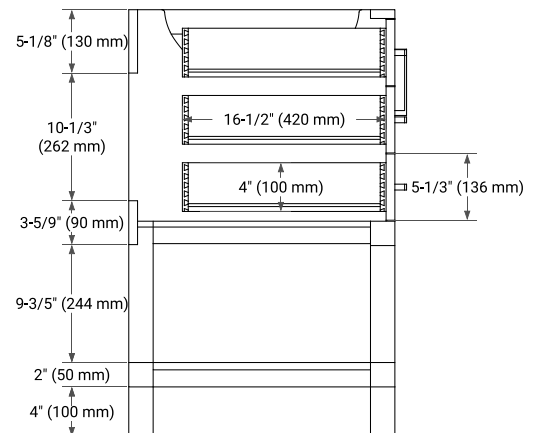

54" SINGLE SINK BASE CABINET

BASE CABINET DIMENSIONS

54" W x 21.5" D x 34.5" H

FEATURES

- Solid wood frame & plywood panels
- Dovetail drawers and joints
- Soft closing doors & drawers

HARDWARE FINISHES*

Brushed Nickel   Satin Brass   Matte Black   Polished Chrome

*Hardware comes preinstalled with the illustrated option. Other finishes are available on our online store if you prefer a different one.

AVAILABLE COLORS

White   Grey   Midnight Blue

FRONT VIEW

SIDE VIEW

PLAN VIEW