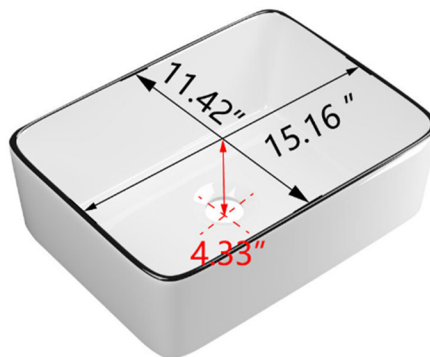

## Model #DV-1V0317

Overall Dimension: 15.94" L x 12.17" W x 5.31" H

## Technical Specifications:

- + Product Size: 15.94" L x 12.17" W x 5.31" H
- + Sink Interior Size: 15.16" L x 11.42" W x 4.33" H
- + Weight: 18.74 lbs
- + Color: White Basin + Black Rim
- + Drain: 1.75" Diameter