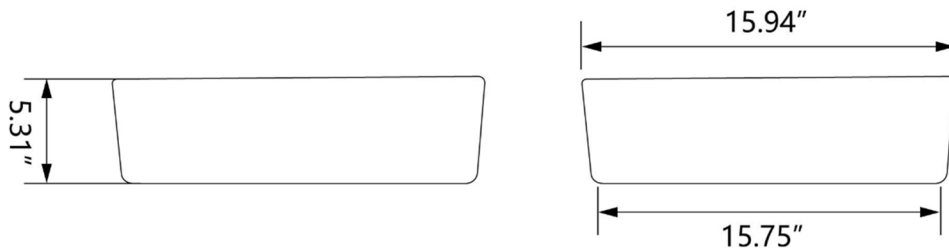

## Model #DV-1V0317

Overall Dimension: 15.94" L x 12.17" W x 5.31" H

## Technical Specifications:

- + Product Size: 15.94" L x 12.17" W x 5.31" H
- + Sink Interior Size: 15.16" L x 11.42" W x 4.33" H
- + Weight: 18.74 lbs
- + Color: White Basin + Black Rim
- + Drain: 1.75" Diameter