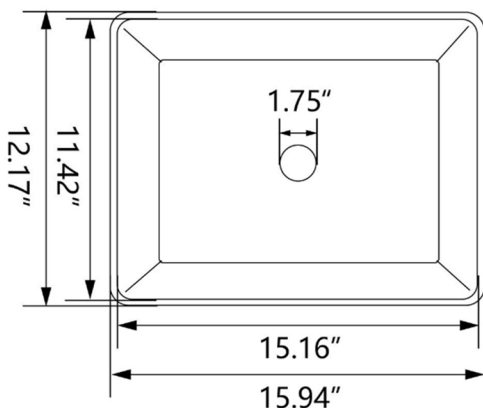

## Model #DV-1V0317

Overall Dimension: 15.94" L x 12.17" W x 5.31" H

## Technical Specifications:

- + Product Size: 15.94" L x 12.17" W x 5.31" H
- + Sink Interior Size: 15.16" L x 11.42" W x 4.33" H
- + Weight: 18.74 lbs
- + Color: White Basin + Black Rim
- + Drain: 1.75" Diameter