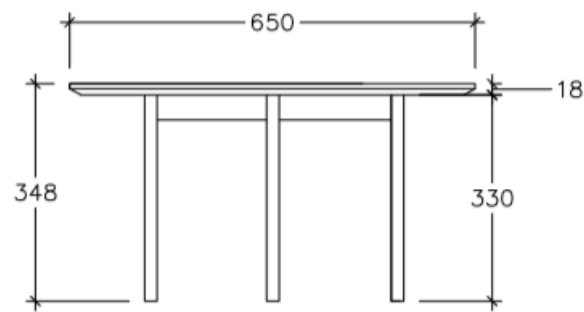

∅900

∅650

∅380

01 TOP VIEW
SCALE 1 : 20

02 FRONT & SIDE VIEW
SCALE 1 : 20