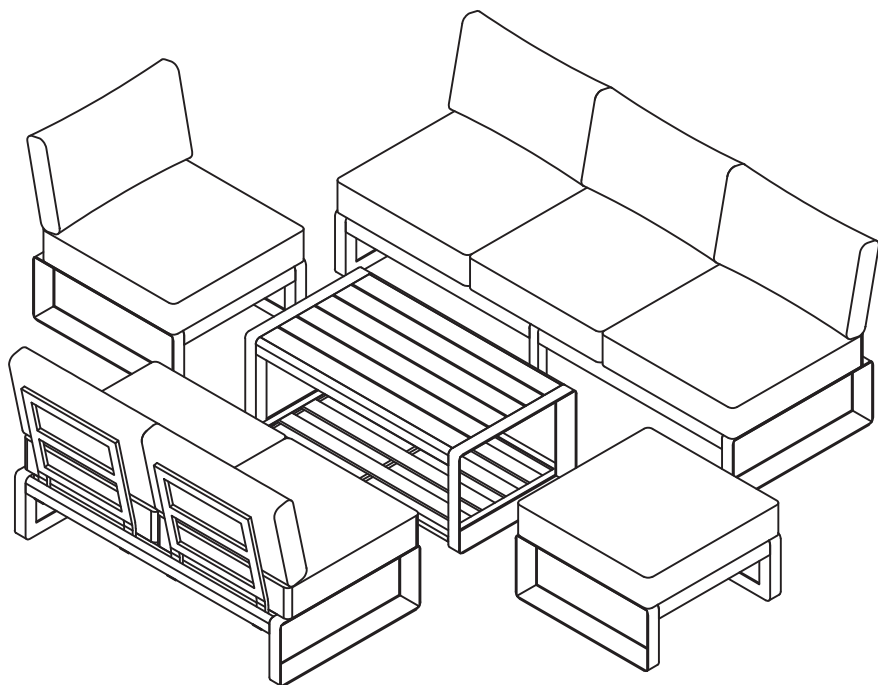

5 Pieces Aluminum Patio Furniture Set

ASSEMBLY INSTRUCTIONS

YS231112 SERIES

ATTENTION

THANKS FOR CHOOSING OUR PRODUCTS!

- 1. This product comes in 2 boxes, please check the part list carefully to make sure you've received all the parts.**
- 2. If there're any missing parts, please contact us with the part # and quantity, we will send them to you ASAP.**
- 3. If there're any damaged parts, please contact us with clear pictures or video, we will offer you the best solution after confirming it.**

Assembly Instruction

Parts List

A		D		E		F	
	2 pcs		1 pc		1 pc		3 pcs
K		L		M		N	
	1 pc		1 pc		2 pcs		2 pcs
O		P		Q		R	
	3 pcs		3 pcs		4 pcs		4 pcs

Hardware List

A1		B1		C1		D1	
	M6*20mm		M6*30mm		M6*50mm		M6*25mm
	26 pcs		8 pcs		6 pcs		8 pcs
E1							
	1 pc						