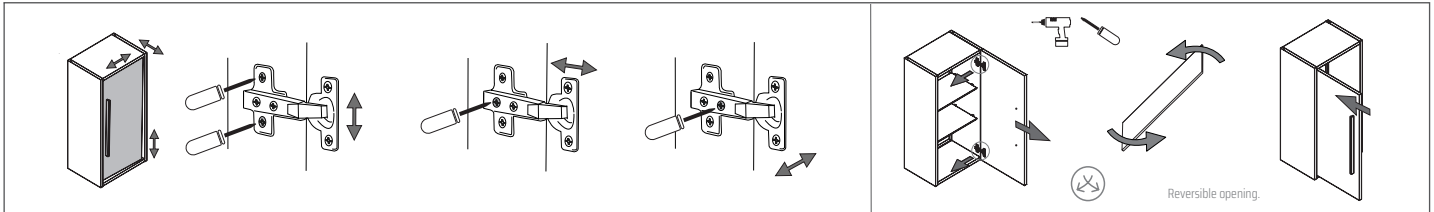

Installation Instructions - Lotus COL02

· PRUDENCE · PRECAUCIÓN · CAUTION

· AVANT DE COMMENCER · ANTES DE EMPEZAR · BEFORE BEGINNING

ENGLISH

Our products are designed unique and exclusively for inside use, as complement of other furniture or support or closets for light materials. They are not suitable for an outside use. For the assembly of those parts that are supplied separately, please read carefully the present manual. The stability and capacity of our products will be exclusively guaranteed within the fulfillment of these guide. The shelves or top parts cannot be considered as a working surface so please refrain from any misuse. We supply expansion screws for a wall fixing of our units. Please refrain from sitting or standing over the units, shelves or drawers as this will cause major damage. Do not hang from doors or drawers. Do not open different doors or drawers at the same time. Be extremely careful with glass components. Do not place the units near any heat source superior to 45° C. Warranties do not cover misuse.

**Installation
Instructions**

**Model |
Lotus COL02**

Dimensions Metric

1 inch = 2.54 cm
1 inch = 25.4 mm

**WS[®]
BATH
COLLECTIONS**

1051 Lea Drive - Collegeville, PA 19426
Tel. 215 513 9400 - Fax 610 831 0215