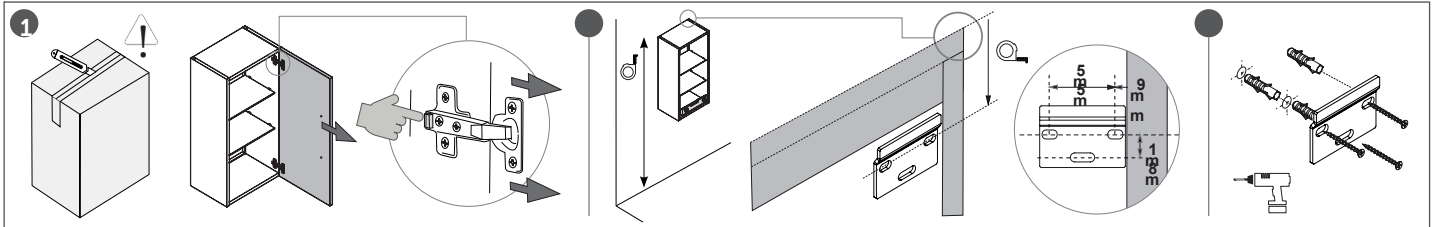

Installation Instructions - Lotus COL02

· PRUDENCE · PRECAUCIÓN · CAUTION

· AVANT DE COMMENCER · ANTES DE EMPEZAR · BEFORE BEGINNING

ENGLISH

Our products are designed unique and exclusively for inside use, as complement of other furniture or support or closets for light materials. They are not suitable for an outside use. For the assembly of those parts that are supplied separately, please read carefully the present manual. The stability and capacity of our products will be exclusively guaranteed within the fulfillment of these guide. The shelves or top parts cannot be considered as a working surface so please refrain from any misuse. We supply expansion screws for a wall fixing of our units. Please refrain from sitting or standing over the units, shelves or drawers as this will cause major damage. Do not hang from doors or drawers. Do not open different doors or drawers at the same time. Be extremely careful with glass components. Do not place the units near any heat source superior to 45° C. Warranties do not cover misuse.

**Installation
Instructions**

**Model |
Lotus COL02**

Dimensions Metric

1 inch = 2.54 cm
1 inch = 25.4 mm

**WS[®]
BATH
COLLECTIONS**

1051 Lea Drive - Collegeville, PA 19426
Tel. 215 513 9400 - Fax 610 831 0215