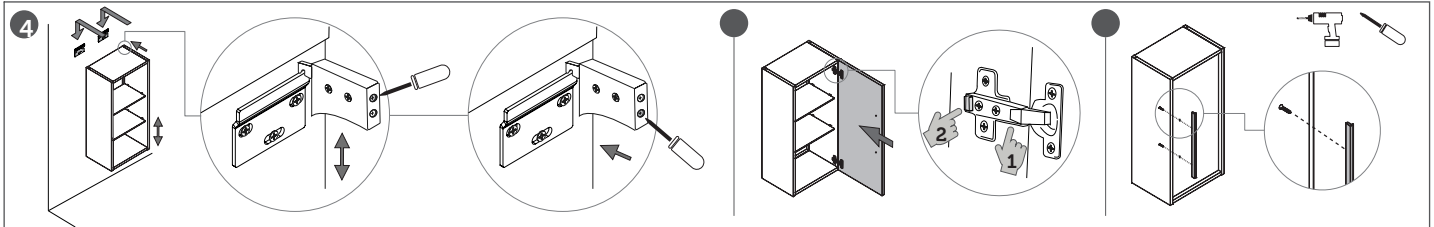

Installation Instructions - Lotus COL02

· PRUDENCE · PRECAUCIÓN · CAUTION

· AVANT DE COMMENCER · ANTES DE EMPEZAR · BEFORE BEGINNING

ENGLISH

Our products are designed unique and exclusively for inside use, as complement of other furniture or support or closets for light materials. They are not suitable for an outside use. For the assembly of those parts that are supplied separately, please read carefully the present manual. The stability and capacity of our products will be exclusively guaranteed within the fulfillment of these guide. The shelves or top parts cannot be considered as a working surface so please refrain from any misuse. We supply expansion screws for a wall fixing of our units. Please refrain from sitting or standing over the units, shelves or drawers as this will cause major damage. Do not hang from doors or drawers. Do not open different doors or drawers at the same time. Be extremely careful with glass components. Do not place the units near any heat source superior to 45° C. Warranties do not cover misuse.

**Installation
Instructions**

**Model |
Lotus COL02**

Dimensions Metric

1 inch = 2.54 cm
1 inch = 25.4 mm

**WS[®]
BATH
COLLECTIONS**

1051 Lea Drive - Collegeville, PA 19426
Tel. 215 513 9400 - Fax 610 831 0215