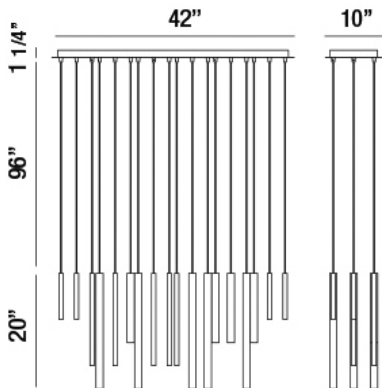

18-LIGHT LINEAR LED CHANDELIER

Product Details

Finish	:	Satin Nickel
Shade	:	Frosted
Length	:	42"
Width	:	10"
Height	:	20"
Est. Weight	:	31.9 lbs
IP Rating	:	20
Approval	:	cULus

BULB DETAILS

No. of Bulbs	:	18
Bulb Type	:	LED
Bulb Voltage	:	120V
Bulb Wattage	:	1W
Bulb Socket	:	LED
Input Voltage	:	120V
Dimmable	:	Yes
Lumens	:	1530lm
Kelvin	:	3000K
CRI	:	90++
Bulb Included	:	Yes

Options Available

FINISH

Black
Satin Nickel
Antique Brass Gold

SHADE

Frosted
Frosted
Frosted

TECHNICAL DETAILS

Hanging Support Type	:	Wire
Wire Length	:	96"
Canopy Length	:	42"
Canopy Width	:	10"
Canopy Height	:	1.25"
Driver	:	Actc