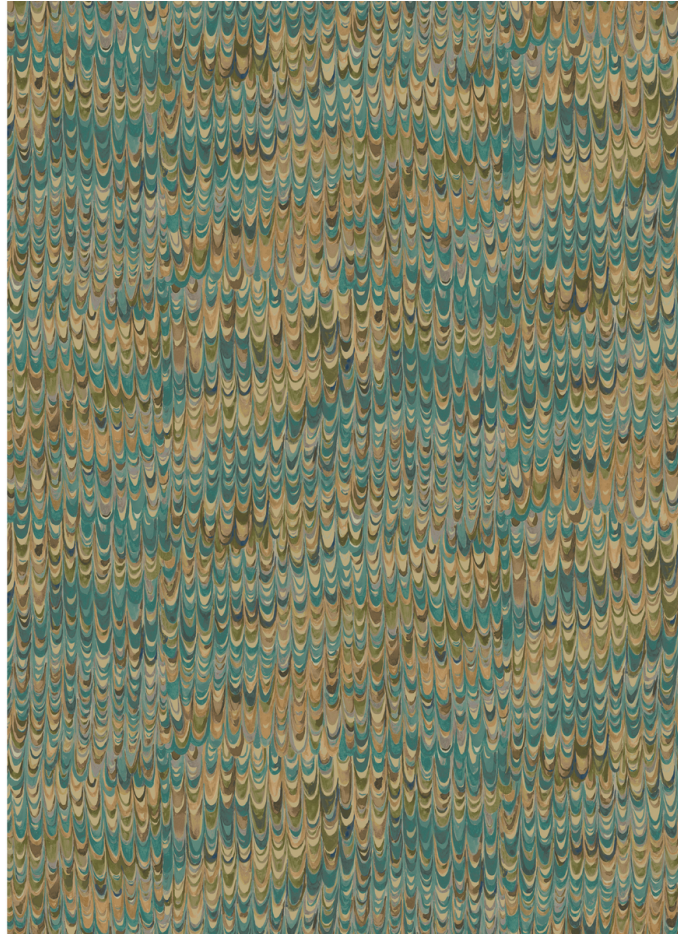

End Paper - Teal

SKU: FG126.R11.0

LEEJOFA

SKU: **FG126.R11.0**

Collection: **Country Walk Wallpapers**

Note: **Priced And Sold By The 10 Meter Roll**

Width: **70 cm (27.56 in)**

Wallcovering Area: **7.00 Square Meter**

Brand: **Mulberry**

Railroaded: **No**

Composition: **Non Woven - 100%**

Vertical Repeat: **48 cm (18.9 in)**