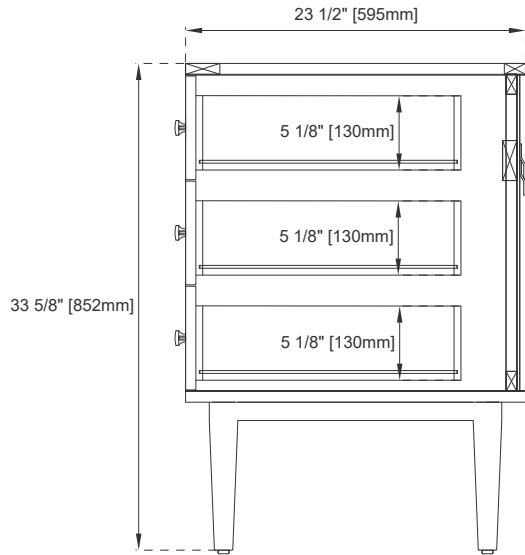

Vanity Top Included: NO, Optional 3cm Tops Available with Sinks

Overflow: Yes, Front Facing

Number of Doors: One

Number of Drawers: Six

USB/Power Component: YES

Cord Length: 6'6"

Assembly Type: Installation of Optional 3cm Top with Sink

Fits Drain Hole Size: 1 3/4"

Full Extension, Soft Close Glides

European Soft Close Hinges

Aluminum Laminate Drawer Liners

Adjustable Levelers

Dimension

Width: 47-7/8"

Depth: 23-1/2"

Height: 33-5/8"

Rough-In Height: 21-1/2"

48" VANITY

VANITIES

Knob

Top View

Bamboo Drawer Organizer

Front View

All dimensions are nominal

48" VANITY

VANITIES

Side View

Side View

Back View

All dimensions are nominal