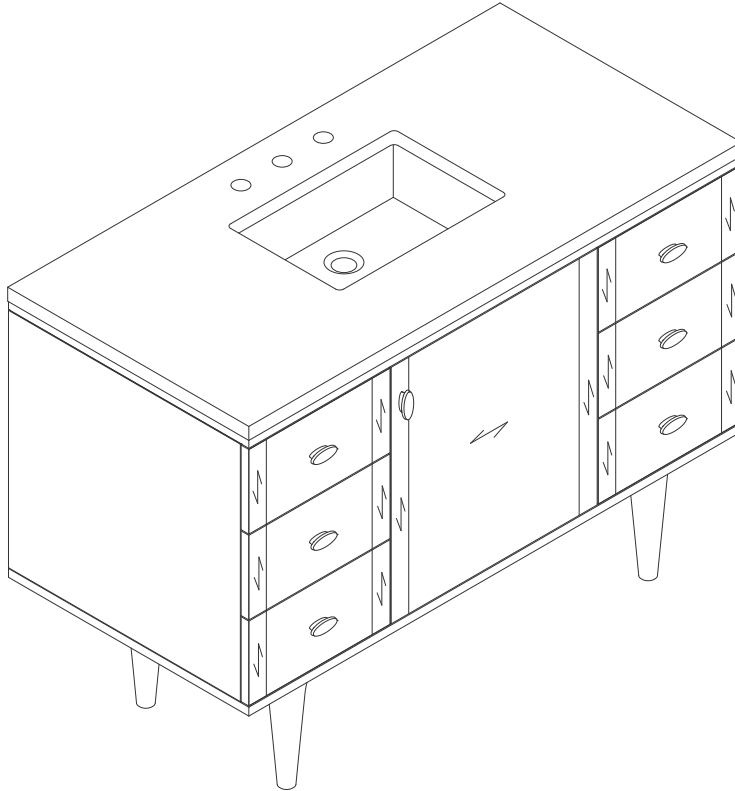

48" VANITY

VANITIES

Features and Materials

Solids: Para wood and Yellow Poplar

Veneers: Quarter Cut Walnut

Panels: Plywood

Installation Type: Floor Standing with Base or Wall Mounted

Number of Basins: One, with Optional 3cm Top

Vanity Top Included: NO, Optional 3cm Tops Available with Sinks

Overflow: Yes, Front Facing

Number of Doors: One

Number of Drawers: Six

USB/Power Component: YES

Cord Length: 6'6"

Assembly Type: Installation of Optional 3cm Top with Sink

Assembly Type: Remove Base to Wall Hang (hardware included)

Bamboo Storage Tray: One

Drawer Box Material and Construction: 12mm Plywood/English Dovetail Joinery

Hardware Material and Finish: Zinc Alloy in Champagne Brass Color

All dimensions are nominal

48" VANITY

VANITIES

Side View

Side View

Back View

All dimensions are nominal