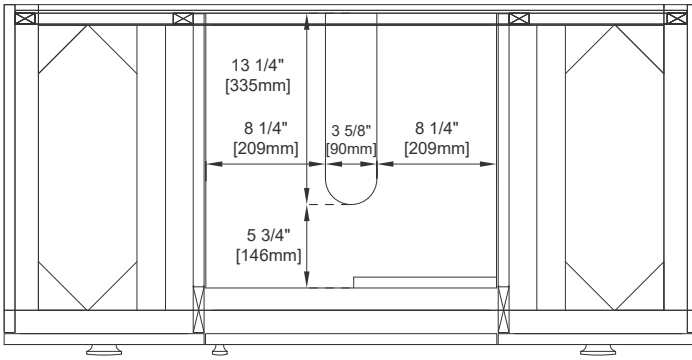

Vanity Top Included: NO, Optional 3cm Tops Available with Sinks

Overflow: Yes, Front Facing

Number of Doors: One

Number of Drawers: Six

USB/Power Component: YES

Cord Length: 6'6"

Assembly Type: Installation of Optional 3cm Top with Sink

Fits Drain Hole Size: 1 3/4"

Full Extension, Soft Close Glides

European Soft Close Hinges

Aluminum Laminate Drawer Liners

Adjustable Levelers

Dimension

Width: 47-7/8"

Depth: 23-1/2"

Height: 33-5/8"

Rough-In Height: 21-1/2"

48" VANITY

VANITIES

Knob

Top View

Bamboo Drawer Organizer

Front View

All dimensions are nominal

48" VANITY

VANITIES

Side View

Side View

Back View

All dimensions are nominal