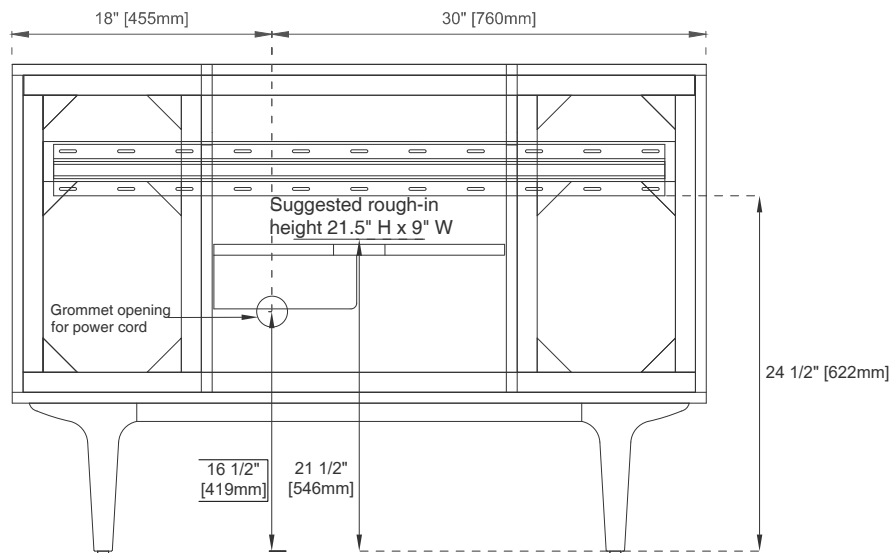

Fits Drain Hole Size: 1 3/4"

Full Extension, Soft Close Glides

European Soft Close Hinges

Aluminum Laminate Drawer Liners

Adjustable Levelers

Dimension

Width: 47-7/8"

Depth: 23-1/2"

Height: 33-5/8"

Rough-In Height: 21-1/2"

48" VANITY

VANITIES

Knob

Top View

Bamboo Drawer Organizer

Front View

All dimensions are nominal

48" VANITY

VANITIES

Side View

Side View

Back View

All dimensions are nominal