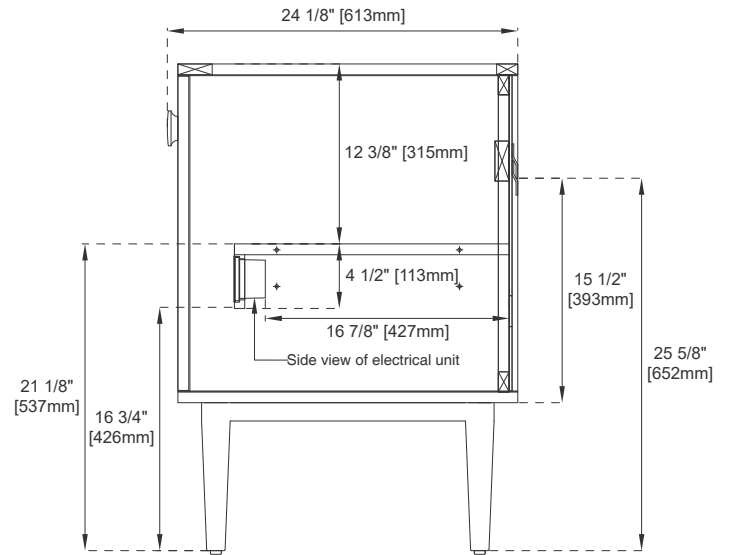

Fits Drain Hole Size: 1 3/4"

Full Extension, Soft Close Glides

European Soft Close Hinges

Aluminum Laminate Drawer Liners

Adjustable Levelers

Dimension

Width: 47-7/8"

Depth: 23-1/2"

Height: 33-5/8"

Rough-In Height: 21-1/2"

48" VANITY

VANITIES

Knob

Top View

Bamboo Drawer Organizer

Front View

All dimensions are nominal

48" VANITY

VANITIES

Side View

Side View

Back View

All dimensions are nominal