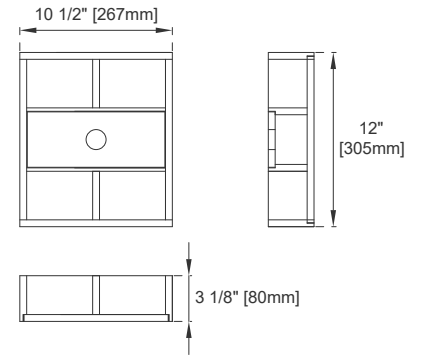

Fits Drain Hole Size: 1 3/4"

Full Extension, Soft Close Glides

European Soft Close Hinges

Aluminum Laminate Drawer Liners

Adjustable Levelers

Dimension

Width: 47-7/8"

Depth: 23-1/2"

Height: 33-5/8"

Rough-In Height: 21-1/2"

48" VANITY

VANITIES

Knob

Top View

Bamboo Drawer Organizer

Front View

All dimensions are nominal

48" VANITY

VANITIES

Side View

Side View

Back View

All dimensions are nominal