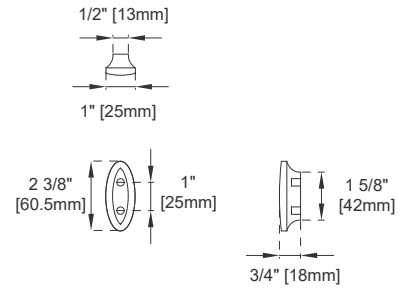

Assembly Type: Remove Base to Wall Hang (hardware included)

Bamboo Storage Tray: One

Drawer Box Material and Construction: 12mm Plywood/English Dovetail Joinery

Hardware Material and Finish: Zinc Alloy in Champagne Brass Color

Fits Drain Hole Size: 1 3/4"

Full Extension, Soft Close Glides

European Soft Close Hinges

Aluminum Laminate Drawer Liners

Adjustable Levelers

Dimension

Width: 47-7/8"

Depth: 23-1/2"

Height: 33-5/8"

Rough-In Height: 21-1/2"

48" VANITY

VANITIES

Knob

Top View

Bamboo Drawer Organizer

Front View

All dimensions are nominal

48" VANITY

VANITIES

Side View

Side View

Back View

All dimensions are nominal