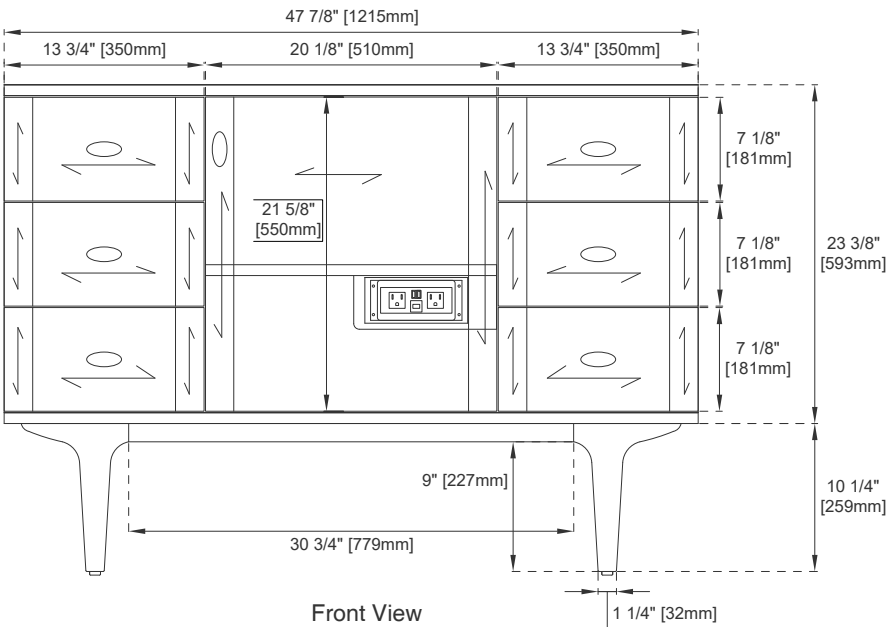

Fits Drain Hole Size: 1 3/4"

Full Extension, Soft Close Glides

European Soft Close Hinges

Aluminum Laminate Drawer Liners

Adjustable Levelers

Dimension

Width: 47-7/8"

Depth: 23-1/2"

Height: 33-5/8"

Rough-In Height: 21-1/2"

48" VANITY

VANITIES

Knob

Top View

Bamboo Drawer Organizer

Front View

All dimensions are nominal

48" VANITY

VANITIES

Side View

Side View

Back View

All dimensions are nominal