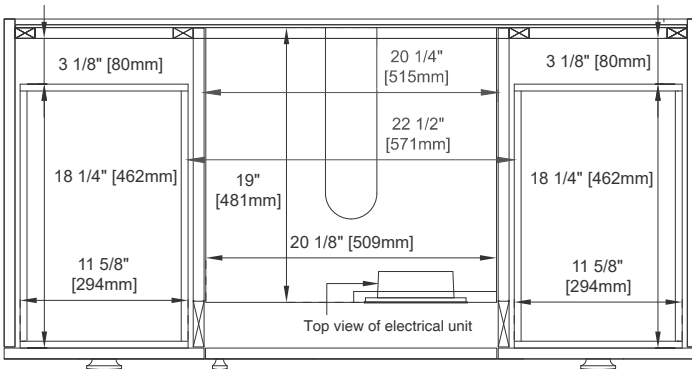

Vanity Top Included: NO, Optional 3cm Tops Available with Sinks

Overflow: Yes, Front Facing

Number of Doors: One

Number of Drawers: Six

USB/Power Component: YES

Cord Length: 6'6"

Assembly Type: Installation of Optional 3cm Top with Sink

Fits Drain Hole Size: 1 3/4"

Full Extension, Soft Close Glides

European Soft Close Hinges

Aluminum Laminate Drawer Liners

Adjustable Levelers

Dimension

Width: 47-7/8"

Depth: 23-1/2"

Height: 33-5/8"

Rough-In Height: 21-1/2"

48" VANITY

VANITIES

Knob

Top View

Bamboo Drawer Organizer

Front View

All dimensions are nominal

48" VANITY

VANITIES

Side View

Side View

Back View

All dimensions are nominal