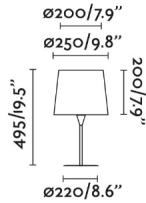

### General characteristics

Fixation	Table
voltage	120V
Hertz	60Hz
Cable length	0.02 ft
Switch type	On/Off
Max. Power	15W