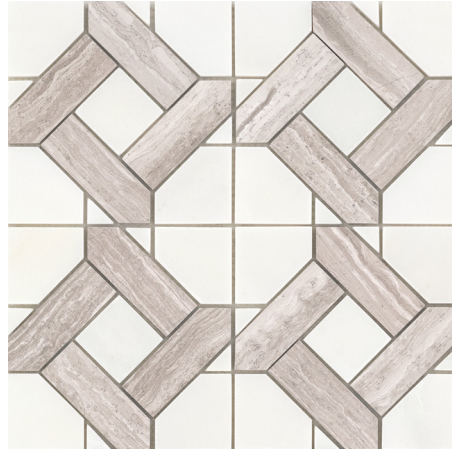

Alluro™ is a modern re-creation of parquet style design, using a variety of unique and eye-catching marble mosaics. Available in varying shades of silver and cream, Alluro is a fresh take on a traditional marble look. Available in 9"x9" and 12"x12" sizes

# ALLURO™

*Marble Mosaic*

FLOOR / WALL  RESIDENTIAL  COMMERCIAL  INDOOR 

Mini Castle Cream

Mini Manor Cream

Mini Palace Cream

Mini Castle Silver

Mini Manor Silver

Mini Palace Silver

Castle Cream

Manor Cream

Palace Cream

Castle Silver

Manor Silver

Palace Silver

Sizes		
	12" x 12" 12" x 12"	9" x 9" 9.02" x 9.02"
Thickness	10mm	
Testing	Shade Variation Rating	
Results*	V2	