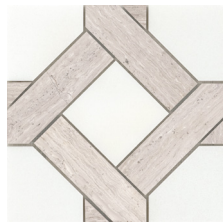

Alluro™ is a modern re-creation of parquet style design, using a variety of unique and eye-catching marble mosaics. Available in varying shades of silver and cream, Alluro is a fresh take on a traditional marble look. Available in 9"x9" and 12"x12" sizes

Mini Palace Silver

Castle Cream

Manor Cream

Palace Cream

Castle Silver

Manor Silver

Palace Silver

Sizes		
	12" x 12" 12" x 12"	9" x 9" 9.02" x 9.02"
Thickness	10mm	
Testing	Shade Variation Rating	
Results*	V2	