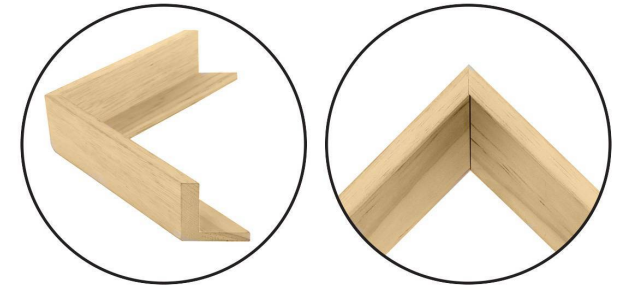

WENDOVER ART GROUP

ITEM NUMBER : **WTUR0450**

TITLE : **Painterly Afternoon Ollies**

2

OUTWARD DIMENSION (W X H) : **36" x 36"**

FRAME (WIDTH X DEPTH) : **MC0618SUB1 | 0.38" x 2.25"**

FRAME FINISH : **Floater Frame**

Natural

DESCRIPTION :

Giclee on Canvas, Gallery Wrapped, Artist Enhanced