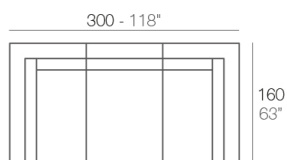

Info

Description

Made of polyethylene resin by rotational moulding. 100% Recyclable. Item suitable for indoor and outdoor use. Available in different finishes.

Weight: 41.23 Kg

VELA Sofá Módulo Izquierdo Chaise Longue
VELA Sectional Sofa Left Chaise Longue

Combinations

- 1 x 54028** Módulo Central Chaise Longue - Sectional Sofa Armless Chaise Longue
- 1 x 54079** Módulo Izquierdo Chaise Longue - Sectional Sofa Left Chaise Longue
- 1 x 54080** Módulo Derecho Chaise Longue - Sectional Sofa Right Chaise Longue