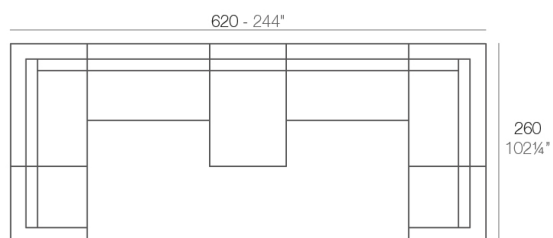

Info

Description

Made of polyethylene resin by rotational moulding. 100% Recyclable. Item suitable for indoor and outdoor use. Available in different finishes.

Weight: 41.23 Kg

VELA Sofá Módulo Izquierdo Chaise Longue
VELA Sectional Sofa Left Chaise Longue

Combinations

- 1 x 54028** Módulo Central Chaise Longue - Sectional Sofa Armless Chaise Longue
- 1 x 54079** Módulo Izquierdo Chaise Longue - Sectional Sofa Left Chaise Longue
- 1 x 54080** Módulo Derecho Chaise Longue - Sectional Sofa Right Chaise Longue