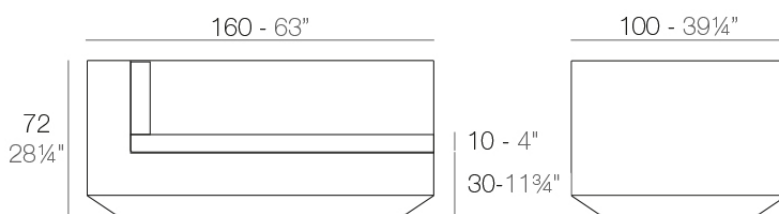

Info

Description

Made of polyethylene resin by rotational moulding. 100% Recyclable. Item suitable for indoor and outdoor use. Available in different finishes.

Weight: 41.23 Kg

VELA Sofá Módulo Izquierdo Chaise Longue
VELA Sectional Sofa Left Chaise Longue