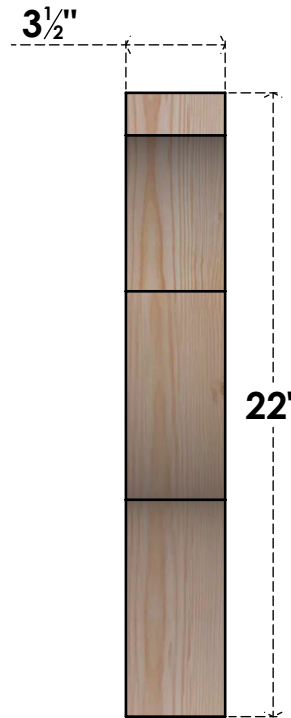

# BRC04X14X22FST00SDF

3 1/2"W X 14"D X 22"H FUNSTON SMOOTH BRACE, DOUGLAS FIR

**SIDE**

**FRONT**

EKENA MILLWORK  
 2300 WEST MAIN ST.  
 CLARKSVILLE, TX 75426  
 TOLL FREE: 866-607-0453  
 WWW.EKENAMILLWORK.COM

**NOTES**

1. INSTALLATION TO BE COMPLETED IN ACCORDANCE WITH MANUFACTURER'S SPECIFICATIONS.
2. DRAWING MAY NOT BE TO SCALE
3. THIS DRAWING IS INTENDED FOR DESIGN AND PLANNING PURPOSES ONLY.
4. ALL INFORMATION CONTAINED HEREIN WAS CURRENT AT THE TIME OF DEVELOPMENT BUT MUST BE REVIEWED AND APPROVED BY THE PRODUCT MANUFACTURER TO BE CONSIDERED ACCURATE.
5. PRODUCTS ARE NOT KILN DRIED. THIS ITEM IS UNIQUE AND WILL CONTAIN THE NATURAL VARIATIONS THAT THE WOOD SPECIES OFFERS. THIS MAY RESULT IN VARIATIONS UP TO 1/4"