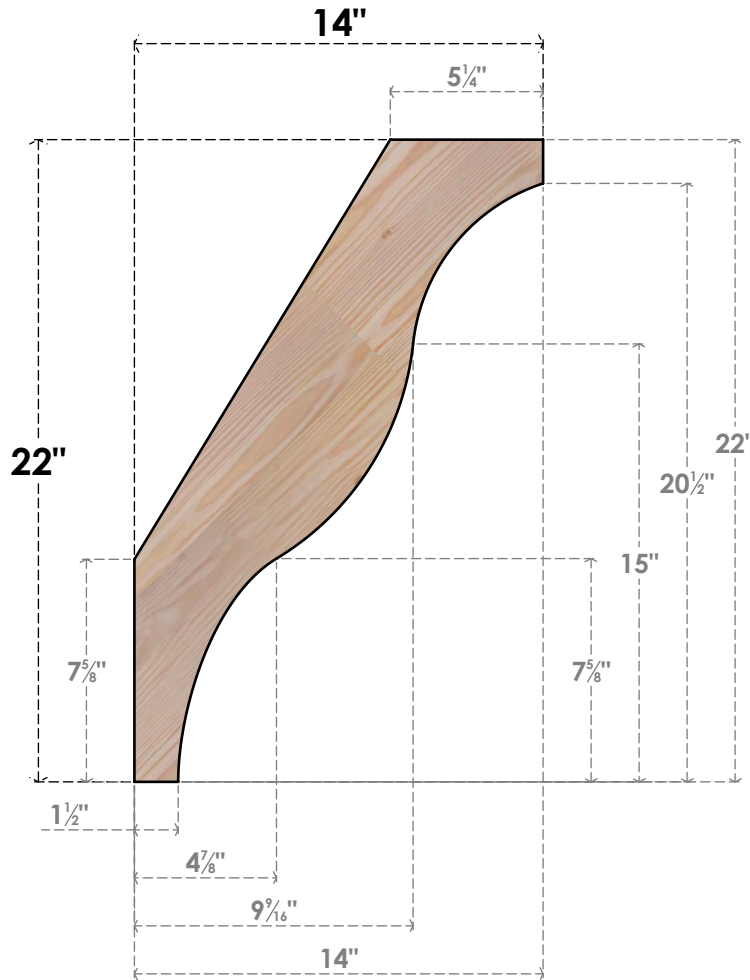

# BRC04X14X22FST00SDF

3 1/2"W X 14"D X 22"H FUNSTON SMOOTH BRACE, DOUGLAS FIR

**SIDE**

**FRONT**

EKENA MILLWORK  
 2300 WEST MAIN ST.  
 CLARKSVILLE, TX 75426  
 TOLL FREE: 866-607-0453  
 WWW.EKENAMILLWORK.COM

**NOTES**

1. INSTALLATION TO BE COMPLETED IN ACCORDANCE WITH MANUFACTURER'S SPECIFICATIONS.
2. DRAWING MAY NOT BE TO SCALE
3. THIS DRAWING IS INTENDED FOR DESIGN AND PLANNING PURPOSES ONLY.
4. ALL INFORMATION CONTAINED HEREIN WAS CURRENT AT THE TIME OF DEVELOPMENT BUT MUST BE REVIEWED AND APPROVED BY THE PRODUCT MANUFACTURER TO BE CONSIDERED ACCURATE.
5. PRODUCTS ARE NOT KILN DRIED. THIS ITEM IS UNIQUE AND WILL CONTAIN THE NATURAL VARIATIONS THAT THE WOOD SPECIES OFFERS. THIS MAY RESULT IN VARIATIONS UP TO 1/4"