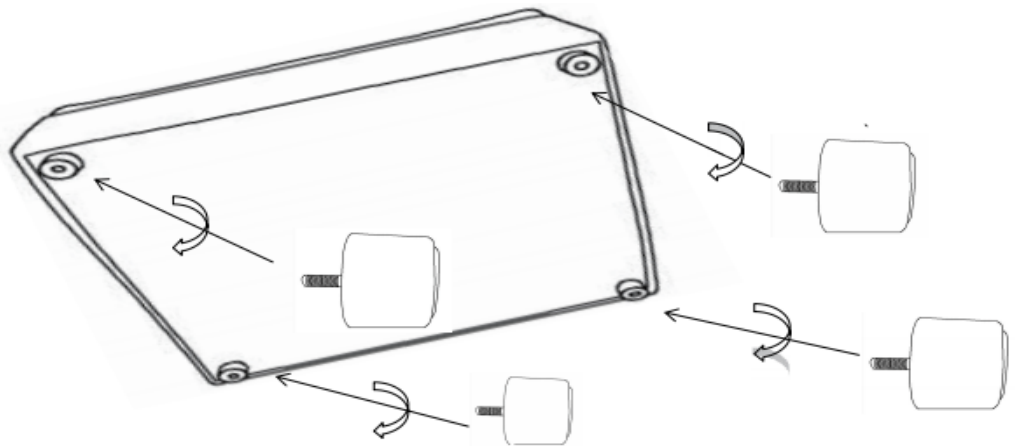

ASSEMBLY TIME

8 MINUTES

PARTS IDENTIFICATION

| | PART NAME | FIGURE | QUANTITY |
|---|---------------|--|----------|
| A | LOVESEAT BASE |  | 1PC |
| B | PILLOW |  | 2PCS |
| C | SEAT CUSHION |  | 1PC |
| D | LEG |  | 4PCS |

ASSEMBLY INSTRUCTIONS

STEP 1 Turn over the item and take out the legs from zippered pouch and install the legs as pictures show

STEP 2

STEP 3 COMPLETE

ASSEMBLY INSTRUCTIONS

Note : Dimension tolerance $\pm 5\%$