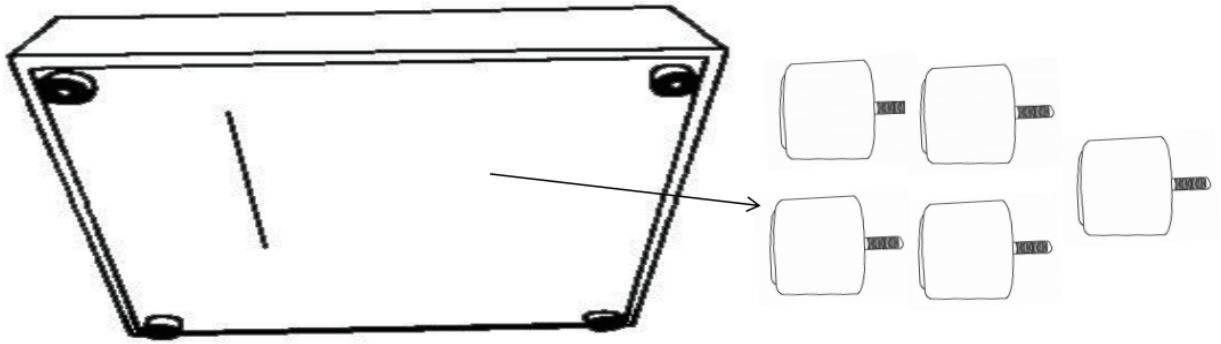

ASSEMBLY TIME

8 MINUTES

PARTS IDENTIFICATION

| | PART NAME | FIGURE | QUANTITY |
|---|--------------|--|----------|
| A | SOFA BASE |  | 1PC |
| B | PILLOW |  | 2PCS |
| C | SEAT CUSHION |  | 1PC |
| D | LEG |  | 5PCS |

ASSEMBLY INSTRUCTIONS

STEP 1 Turn over the item and take out the legs from zippered pouch and install the legs as pictures show

STEP 2

STEP 3 COMPLETE

Note : Dimension tolerance $\pm 5\%$

ASSEMBLY INSTRUCTIONS