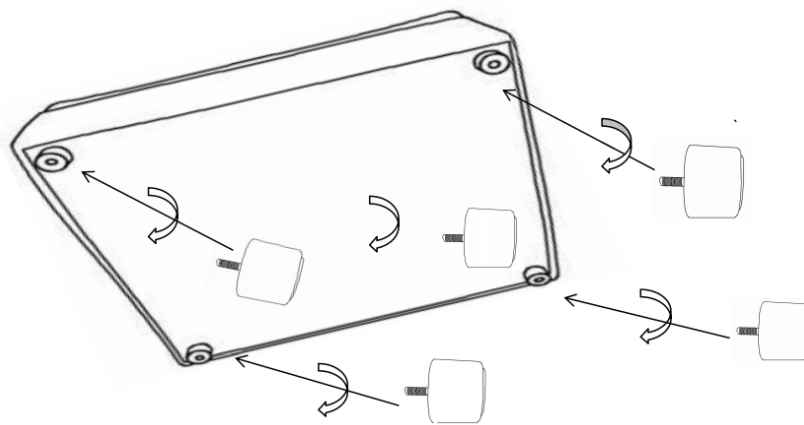

ASSEMBLY TIME

8 MINUTES

PARTS IDENTIFICATION

| | PART NAME | FIGURE | QUANTITY |
|---|--------------|--|----------|
| A | SOFA BASE |  | 1PC |
| B | PILLOW |  | 2PCS |
| C | SEAT CUSHION |  | 1PC |
| D | LEG |  | 5PCS |

ASSEMBLY INSTRUCTIONS

STEP 1 Turn over the item and take out the legs from zippered pouch and install the legs as pictures show

STEP 2

STEP 3 COMPLETE

Note : Dimension tolerance $\pm 5\%$

ASSEMBLY INSTRUCTIONS