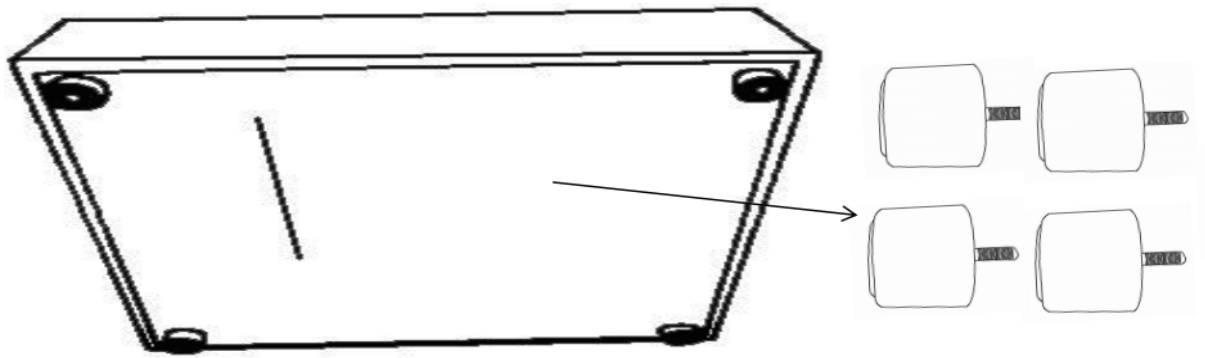

ASSEMBLY INSTRUCTIONS

STEP 1 Turn over the item and take out the legs from zippered pouch and install the legs as pictures show