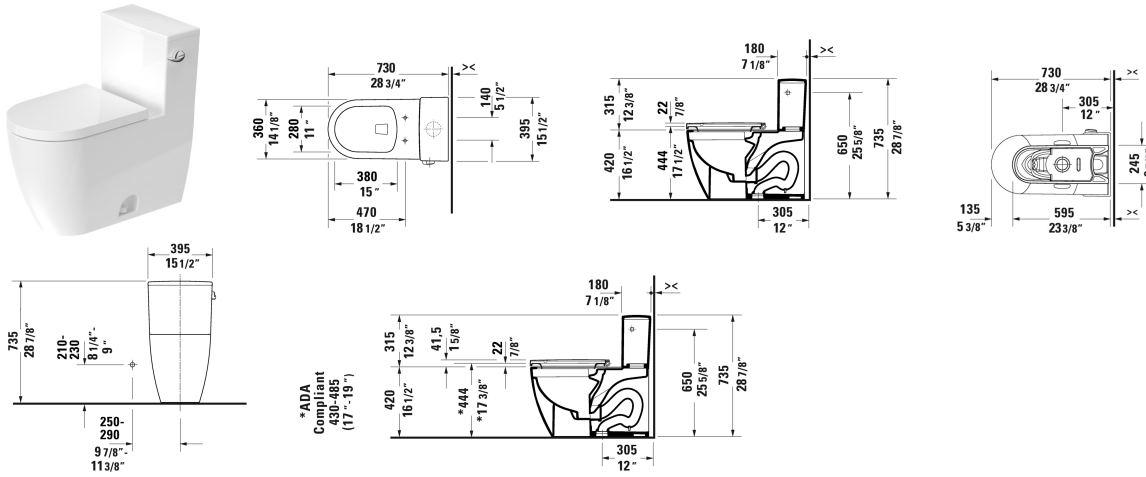

ME by Starck Toilet kit # D4202100

| < 14 1/8" Inch > |

Toilet kit	Dimension	Weight	Order number
One-Piece toilet & Toilet seat and cover			
Colors			
00 White			
Variant			
	14 1/8" x 28 3/4" Inch	152.6 lb	D4202100
Suitable products			
Toilet seat and cover removable, elongated, hinges stainless steel, with slow close,			002029
One-Piece toilet Duravit Rimless® rimless, syphonic, 12" rough-in, vertical outlet, cUPC® listed*, 14 1/8" x 28 3/4" Inch	14 1/8" x 28 3/4" Inch		218501

All drawings contain the necessary measurements which are subject to standard tolerances. They are stated in inch & mm and are non-binding. Exact measurements, in particular for customized installation scenarios, can only be taken from the finished ceramic piece.