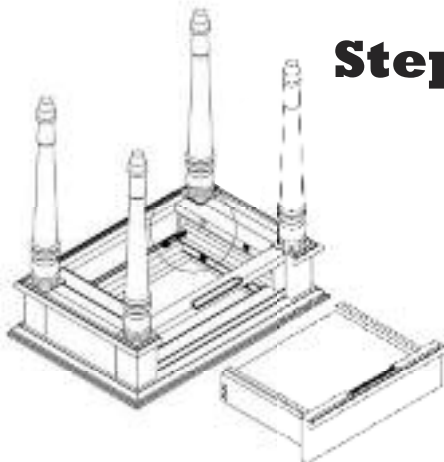

design **TOSCANO**<sup>®</sup>

**INSTRUCTIONS  
FOR YOUR PRODUCT**

AF-57726  
Rectangular Accent Table

Thank you for your recent purchase of this Design Toscano hand-crafted piece of furniture art. We have taken great care to create this piece especially for you. Please review these instructions and assemble this piece with care. Do not over tighten any screw or bolt connection.

**Step 1**

**Step 2**

**Parts**

A (1 Pc)

B (8 Pcs)

C (8 Pcs)

Repeat 8 times.

Assembled  
Product