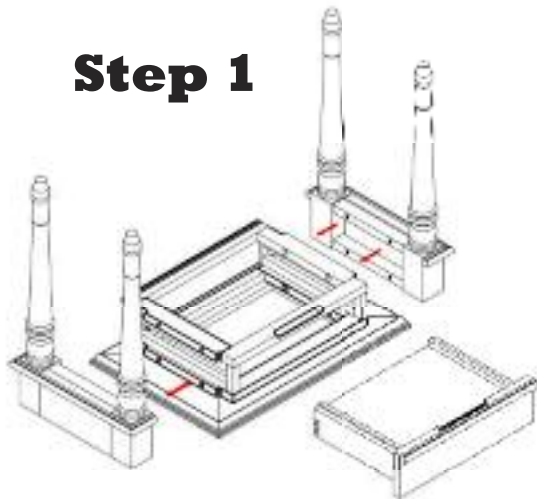

design **TOSCANO**<sup>®</sup>

**INSTRUCTIONS  
FOR YOUR PRODUCT**

AF-57726  
Rectangular Accent Table

Thank you for your recent purchase of this Design Toscano hand-crafted piece of furniture art. We have taken great care to create this piece especially for you. Please review these instructions and assemble this piece with care. Do not over tighten any screw or bolt connection.

**Step 1**

**Step 2**

**Parts**

A (1 Pc)

B (8 Pcs)

C (8 Pcs)

Repeat 8 times.

Assembled  
Product