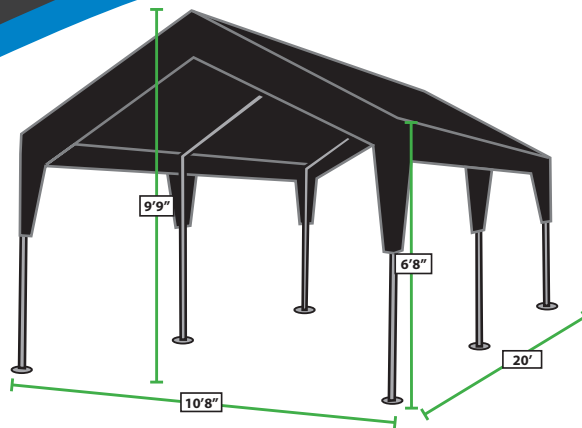

GC1020BK-CB 10'x20' Garden Canopy

Use the 10' x 20' Garden Canopy for shading plants, gardens or small ponds. The shade cloth fabric allows the breeze to flow through while also providing shade from the hot sun.

- 6 Leg A-Frame
- 1 $\frac{3}{8}$ " Powder Coated Steel Frame
- (W) 10'8" x (L) 20' x (H) 9'9"
- Weight: 83 Lbs.
- Cover: Polyethylene 150g Black Shade Cloth Mesh

Features: