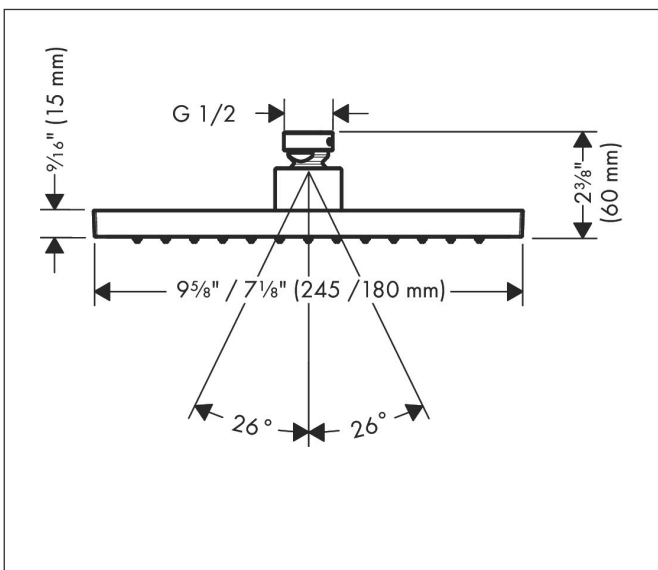

Brand	AXOR
Art. Name	AXOR ShowerSolutions Showerhead 245/185 1-Jet, 1.75 GPM
Art. Nr.	35371821
Surface	brushed nickel
Pos.	1

Product Picture

Features

- Shower head size: 245 x 185 mm
- Spray modes: Rain
- Spray face finish: Fully-finished matching spray face
- Flow: 1.75 GPM (6.6 L/Min)
- Showerhead removable for cleaning

Drawing

Technology

Spray Types