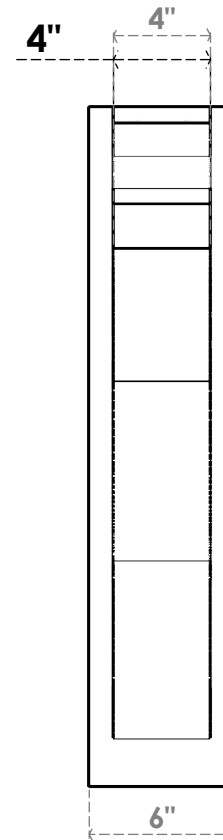

ITEM NUMBER: OUTUROC040X060X16000X28000X040X020X040FST04RCPR

4"W TOP X 6"W BACK X 16"D X 28"H X 4"T TOP X 2"T BACK TIMBERTHANE ROUGH CEDAR FUNSTON FAUX WOOD OPEN OUTLOOKER, TRADITIONAL TOP AND BLOCK BACK, 4"W CLOSED BRACE, PRIMED TAN

SIDE PROFILE

FRONT PROFILE

ISOMETRIC

GENERATED DATE : 07/06/2023

EKENA MILLWORK
2300 WEST MAIN ST.
CLARKSVILLE, TX 75426
TOLL FREE: 866-607-0453
WWW.EKENAMILLWORK.COM

NOTES

1. INSTALLATION TO BE COMPLETED IN ACCORDANCE WITH MANUFACTURER'S SPECIFICATIONS.
2. DRAWING MAY NOT BE TO SCALE
3. THIS DRAWING IS INTENDED FOR DESIGN AND PLANNING PURPOSES ONLY.
4. ALL INFORMATION CONTAINED HEREIN WAS CURRENT AT THE TIME OF DEVELOPMENT BUT MUST BE REVIEWED AND APPROVED BY THE PRODUCT MANUFACTURER TO BE CONSIDERED ACCURATE.
5. TIMBERTHANE ARCHITECTURAL PRODUCTS ARE MADE FROM HIGH DENSITY URETHANE AND COME FACTORY PRIMED