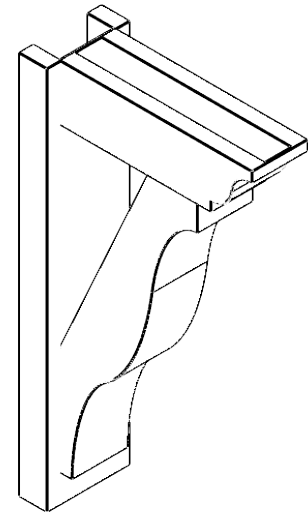

ITEM NUMBER: OUTUROC040X060X16000X28000X040X020X040FST04RCPR

4"W TOP X 6"W BACK X 16"D X 28"H X 4"T TOP X 2"T BACK TIMBERTHANE ROUGH CEDAR FUNSTON FAUX WOOD OPEN OUTLOOKER, TRADITIONAL TOP AND BLOCK BACK, 4"W CLOSED BRACE, PRIMED TAN

SIDE PROFILE

FRONT PROFILE

ISOMETRIC

GENERATED DATE : 07/06/2023

EKENA MILLWORK
2300 WEST MAIN ST.
CLARKSVILLE, TX 75426
TOLL FREE: 866-607-0453
WWW.EKENAMILLWORK.COM

NOTES

1. INSTALLATION TO BE COMPLETED IN ACCORDANCE WITH MANUFACTURER'S SPECIFICATIONS.
2. DRAWING MAY NOT BE TO SCALE
3. THIS DRAWING IS INTENDED FOR DESIGN AND PLANNING PURPOSES ONLY.
4. ALL INFORMATION CONTAINED HEREIN WAS CURRENT AT THE TIME OF DEVELOPMENT BUT MUST BE REVIEWED AND APPROVED BY THE PRODUCT MANUFACTURER TO BE CONSIDERED ACCURATE.
5. TIMBERTHANE ARCHITECTURAL PRODUCTS ARE MADE FROM HIGH DENSITY URETHANE AND COME FACTORY PRIMED