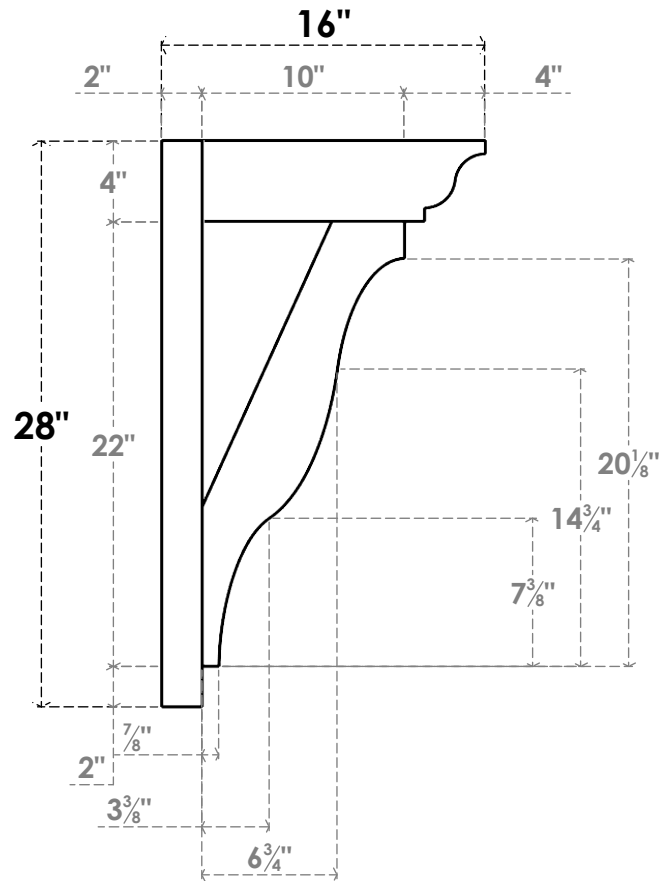

ITEM NUMBER: OUTUROC040X060X16000X28000X040X020X040FST04RCPR

4"W TOP X 6"W BACK X 16"D X 28"H X 4"T TOP X 2"T BACK TIMBERTHANE ROUGH CEDAR FUNSTON FAUX WOOD OPEN OUTLOOKER, TRADITIONAL TOP AND BLOCK BACK, 4"W CLOSED BRACE, PRIMED TAN

SIDE PROFILE

FRONT PROFILE

ISOMETRIC

GENERATED DATE : 07/06/2023

EKENA MILLWORK
2300 WEST MAIN ST.
CLARKSVILLE, TX 75426
TOLL FREE: 866-607-0453
WWW.EKENAMILLWORK.COM

NOTES

1. INSTALLATION TO BE COMPLETED IN ACCORDANCE WITH MANUFACTURER'S SPECIFICATIONS.
2. DRAWING MAY NOT BE TO SCALE
3. THIS DRAWING IS INTENDED FOR DESIGN AND PLANNING PURPOSES ONLY.
4. ALL INFORMATION CONTAINED HEREIN WAS CURRENT AT THE TIME OF DEVELOPMENT BUT MUST BE REVIEWED AND APPROVED BY THE PRODUCT MANUFACTURER TO BE CONSIDERED ACCURATE.
5. TIMBERTHANE ARCHITECTURAL PRODUCTS ARE MADE FROM HIGH DENSITY URETHANE AND COME FACTORY PRIMED