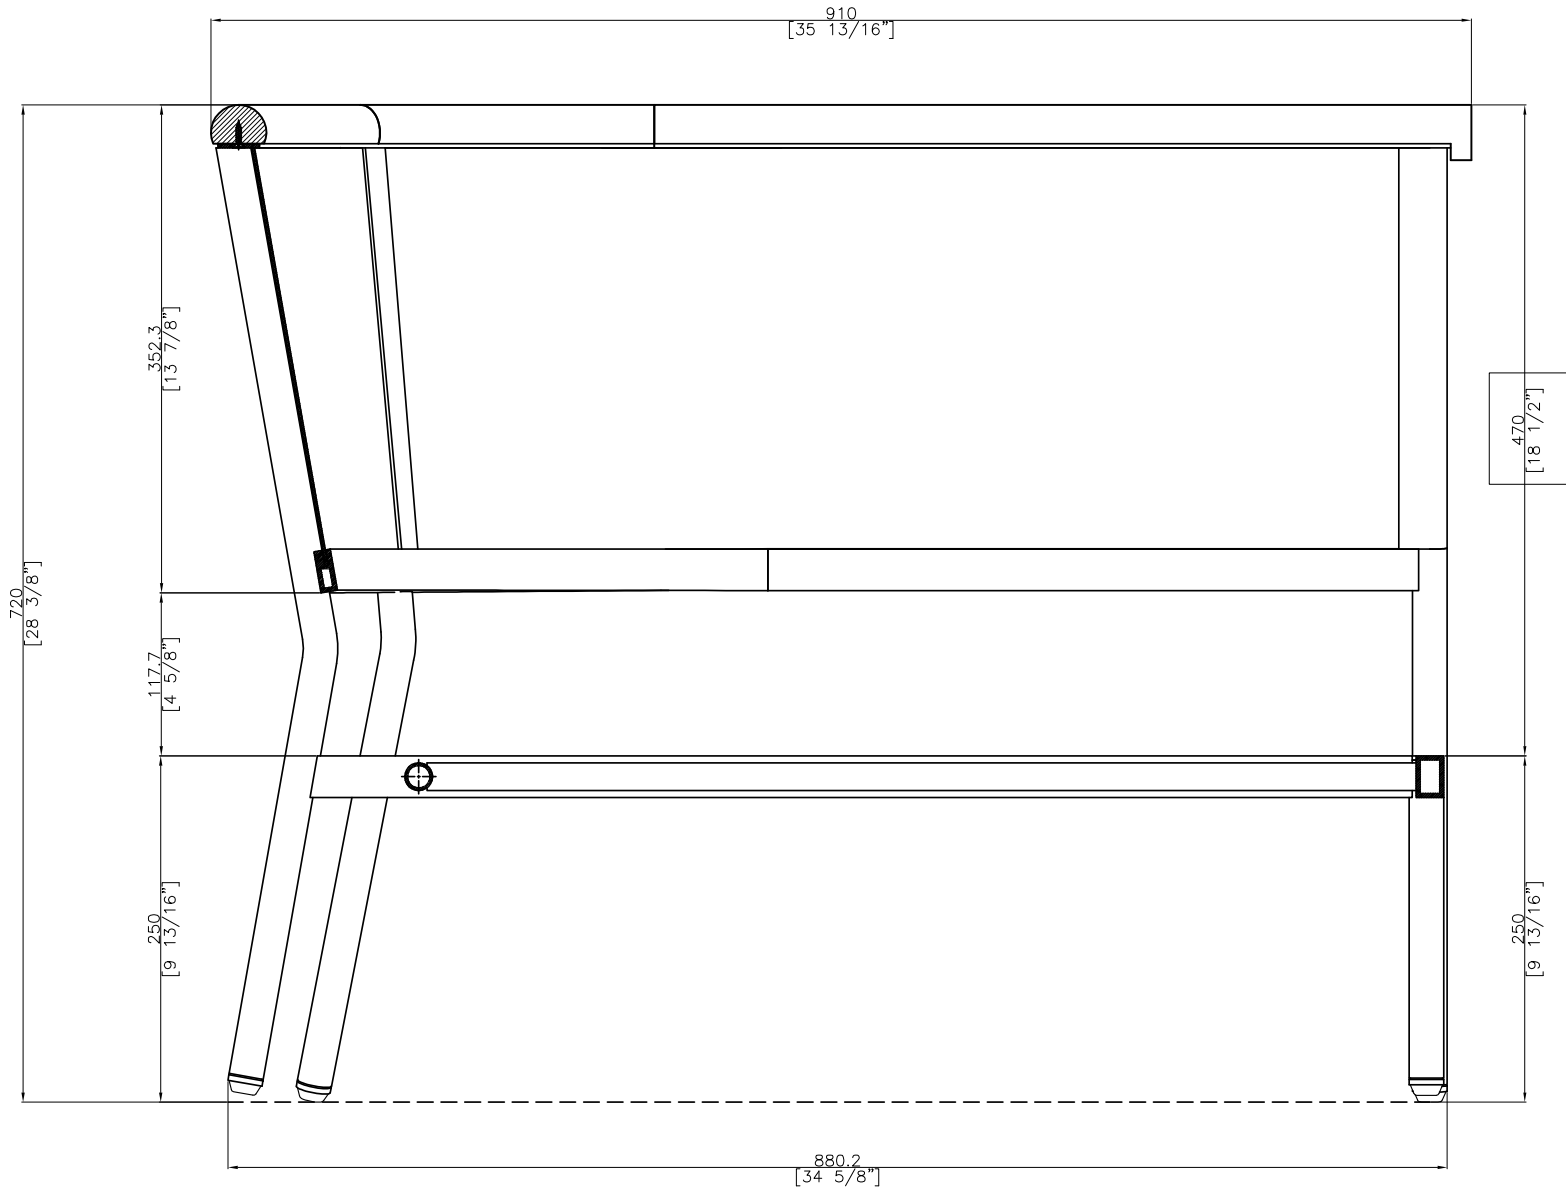

**J**  
 RIAD 2-Seater Arm Left 2X  
 RIAD Corner Seat Right 1X  
 RIAD 122 Coffee Table with Teak Top 1X  
 RIAD 74 Side Table with Teak Top 1X

ISO VIEW

<b>OASIQ</b>	DWG.NO: FAE0A14-3R	TITLE : ISO VIEW	DIM EXT: 910x1825.7x720 MM.	MATERIAL: BRAZIL TEAK+AL	DRAWN BY : Mr.Khanti	FINISH DATE		ISO
						PREPAR DATE: 27-12-16	KHAN	SCALE : 1:2
						BEGIN DATE : 11-02-16	GIG	⊕ ⊞

FRONT VIEW

<b>OASIQ</b>	DWG.NO: FAEOA14-3R	TITLE : FRONT VIEW	DIM EXT: 910x1825.7x720 MM.	MATERIAL: BRAZIL TEAK+AL	DRAWN BY : Mr.Khanti	FINISH DATE		EF
						PREPAR DATE: 27-12-16	KHAN	SCALE : 1:1
						BEGIN DATE : 11-02-16	GIG	

SIDE VIEW

<b>OASIQ</b>	DWG.NO: FAEOA14-3R	TITLE : SIDE VIEW	DIM EXT: 910x1825.7x720 MM.	MATERIAL: BRAZIL TEAK+AL	DRAWN BY : Mr.Khanti	FINISH DATE		ES
						PREPAER DATE: 27-12-16	KHAN	SCALE : 1:1
						BEGIN DATE : 11-02-16	GIG	

TOP VIEW

<b>OASIQ</b>	DWG.NO: FAE0A14-3R	TITLE : TOP VIEW	DIM EXT: 910x1825.7x720 MM.	MATERIAL: BRAZIL TEAK+AL	DRAWN BY : Mr.Khanti	FINISH DATE		ET
						PREPAER DATE: 27-12-16	KHAN	SCALE : 1:1
						BEGIN DATE : 11-02-16	GIG	