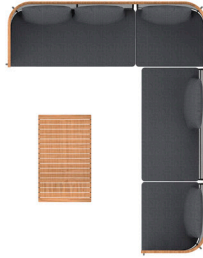

D

THE MODULAR POSSIBILITIES OF RIAD COLLECTION

G

A
RIAD Sofa 1X
RIAD Club Arm Chair 2X
RIAD 122 Coffee Table with Teak Top 1X

B
RIAD 2-Seater Arm Left 1X
RIAD 2-Seater Arm Right 1X
RIAD Club Arm Chair 2X
RIAD 122 Coffee Table with Teak Top 1X

C
RIAD 2-Seater Arm Left 1X
RIAD Corner Seat 1X
RIAD 2-Seater Arm Right 1X

D
RIAD 2-Seater Arm Left 1X
RIAD Corner Seat 1X
RIAD Center Sofa 1X
RIAD Corner Seat Right 1X
RIAD 122 Coffee Table with Teak Top 1X

E
RIAD 2-Seater Arm Left 1X
RIAD Corner Seat Right 1X
RIAD Center Sofa 1X
RIAD Corner Seat Left 1X
RIAD 2-Seater Arm Right 1X
RIAD 74 Side Table with Teak Top 2X
RIAD 122 Coffee Table with Teak Top 1X

F
RIAD 2-Seater Arm Left 1X
RIAD Corner Seat Right 1X
RIAD 74 Side Table with Teak Top 1X

G
RIAD 2-Seater Arm Left 1X
RIAD Corner Seat Right 1X
RIAD 74 Side Table with Teak Top 1X

H
RIAD 2-Seater Arm Left 1X
RIAD Center Sofa 1X
RIAD 2-Seater Arm Right 1X
RIAD 74 Side Table with Teak Top 2X

I
RIAD 2-Seater Arm Left 1X
RIAD Corner Seat Left 1X
RIAD Center Sofa 1X
RIAD Corner Seat Right 1X
RIAD 74 Side Table with Teak Top 1X

J
RIAD 2-Seater Arm Left 2X
RIAD Corner Seat Right 1X
RIAD 122 Coffee Table with Teak Top 1X
RIAD 74 Side Table with Teak Top 1X