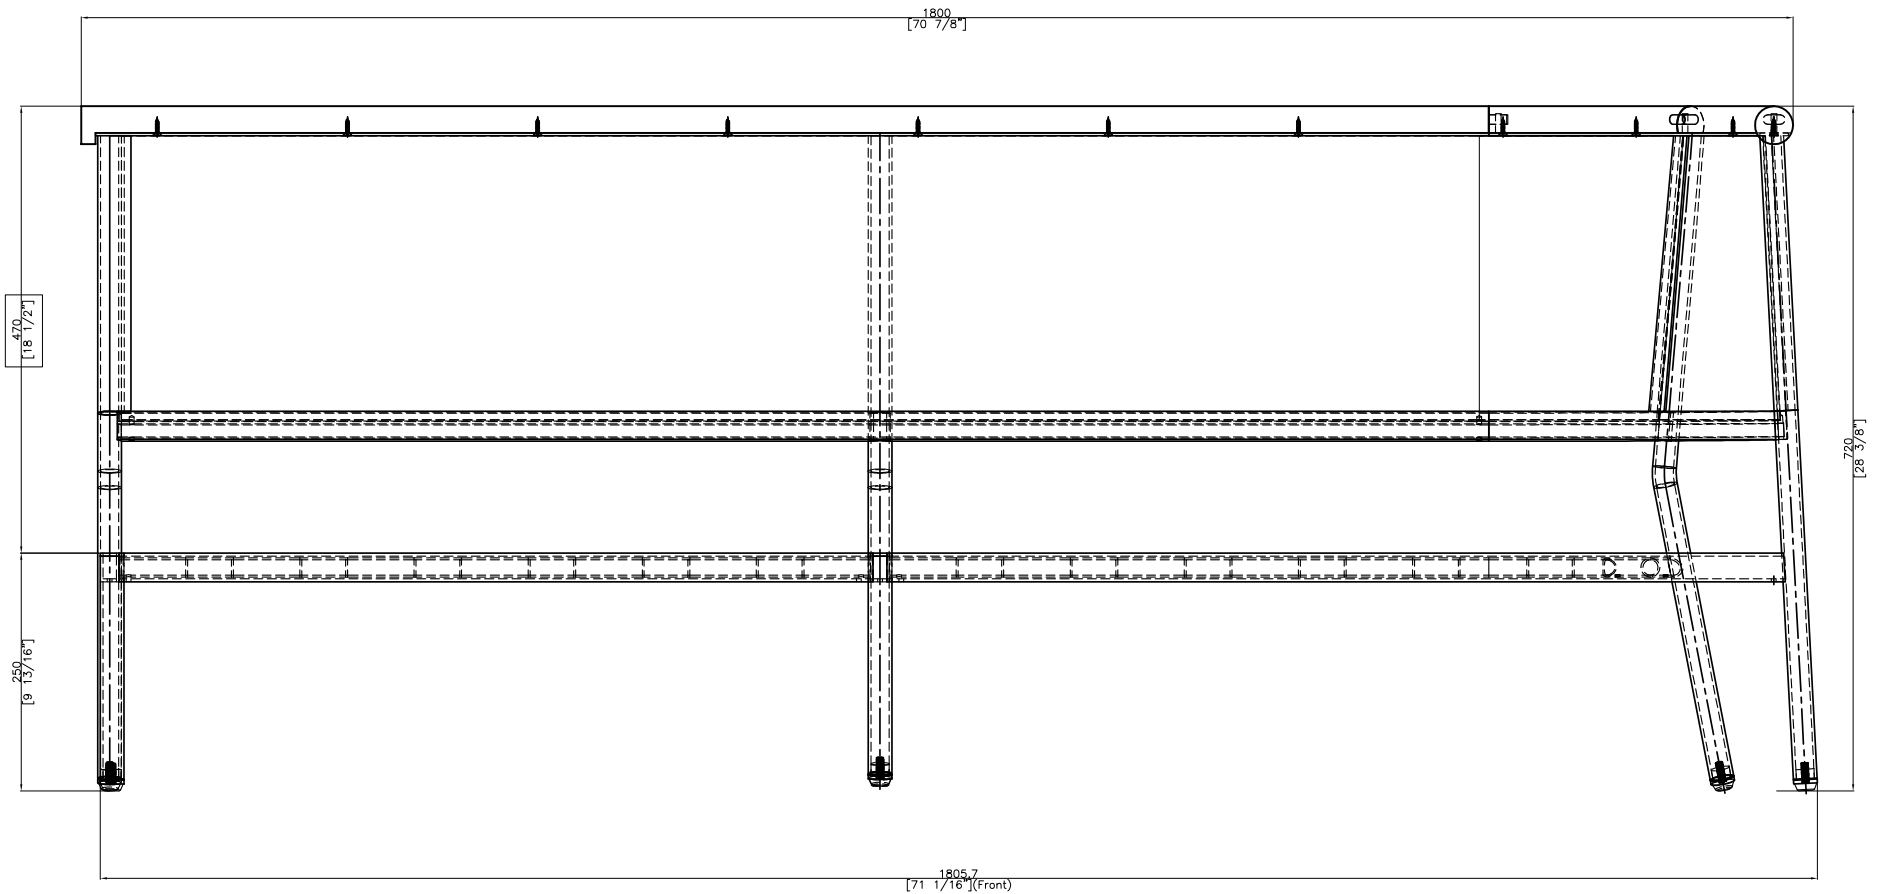

**J**  
 RIAD 2-Seater Arm Left 2X  
 RIAD Corner Seat Right 1X  
 RIAD 122 Coffee Table with Teak Top 1X  
 RIAD 74 Side Table with Teak Top 1X

ISO VIEW

<b>OASIQ</b>	DWG.NO: FAE0A14-3R	TITLE : ISO VIEW	DIM EXT: 910x1825.7x720 MM.	MATERIAL: BRAZIL TEAK+AL	DRAWN BY : Mr.Khanti	FINISH DATE		ISO
						PREPAR DATE: 27-12-16	KHAN	SCALE : 1:2
						BEGIN DATE : 11-02-16	GIG	⊕ ⊞

FRONT VIEW

<b>OASIQ</b>	DWG.NO: FAEOA14-3R	TITLE : FRONT VIEW	DIM EXT: 910x1825.7x720 MM.	MATERIAL: BRAZIL TEAK+AL	DRAWN BY : Mr.Khanti	FINISH DATE		EF
						PREPAR DATE: 27-12-16	KHAN	SCALE : 1:1
						BEGIN DATE : 11-02-16	GIG	

SIDE VIEW

<b>OASIQ</b>	DWG.NO: FAEOA14-3R	TITLE : SIDE VIEW	DIM EXT: 910x1825.7x720 MM.	MATERIAL: BRAZIL TEAK+AL	DRAWN BY : Mr.Khanti	FINISH DATE		ES
						PREPAER DATE: 27-12-16	KHAN	SCALE : 1:1
						BEGIN DATE : 11-02-16	GIG	

TOP VIEW

<b>OASIQ</b>	DWG.NO: FAE0A14-3R	TITLE : TOP VIEW	DIM EXT: 910x1825.7x720 MM.	MATERIAL: BRAZIL TEAK+AL	DRAWN BY : Mr.Khanti	FINISH DATE		ET
						PREPAER DATE: 27-12-16	KHAN	SCALE : 1:1
						BEGIN DATE : 11-02-16	GIG	