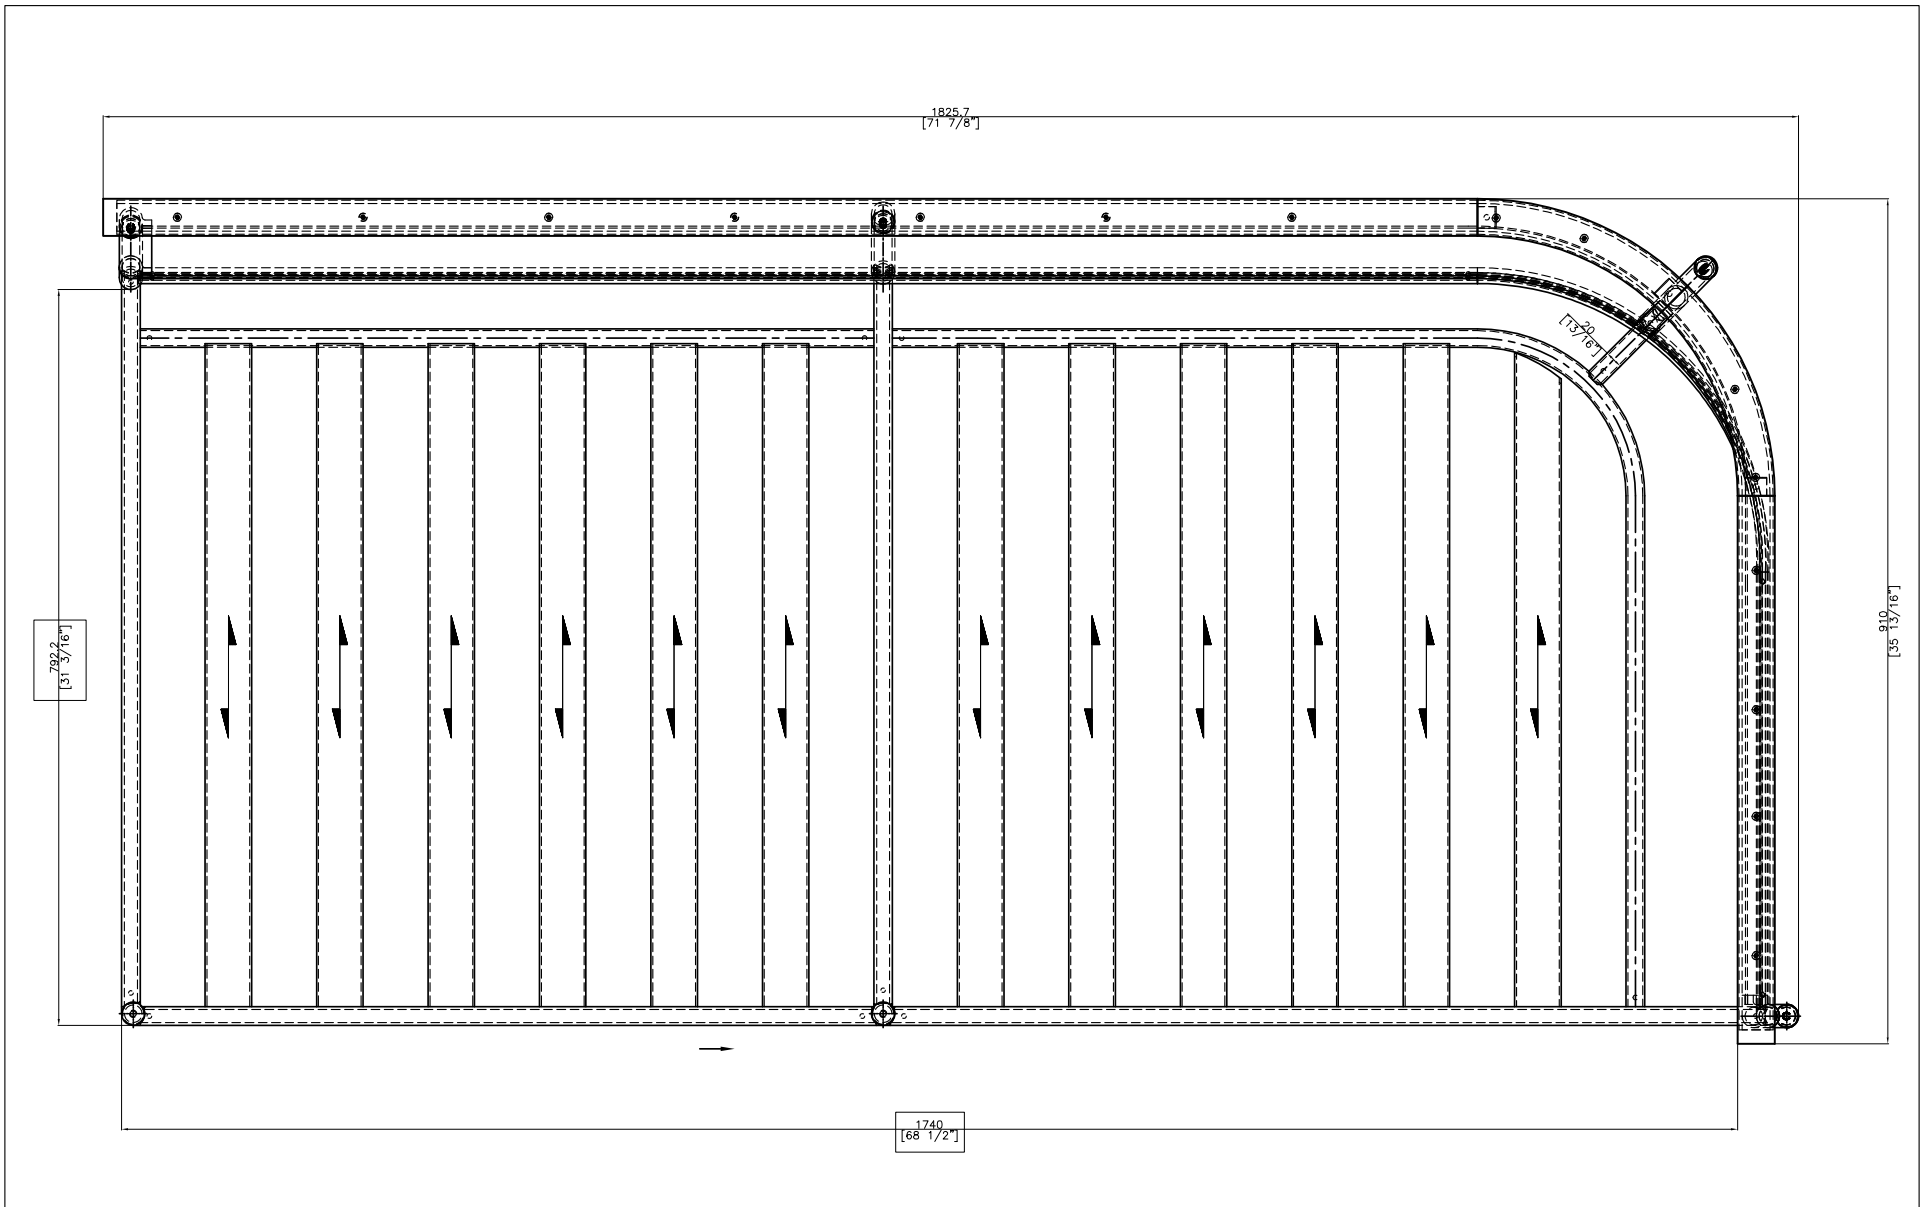

**J**  
 RIAD 2-Seater Arm Left 2X  
 RIAD Corner Seat Right 1X  
 RIAD 122 Coffee Table with Teak Top 1X  
 RIAD 74 Side Table with Teak Top 1X

ISO VIEW

<b>OASIQ</b>	DWG.NO: FAE0A14-3R	TITLE : ISO VIEW	DIM EXT: 910x1825.7x720 MM.	MATERIAL: BRAZIL TEAK+AL	DRAWN BY : Mr.Khanti	FINISH DATE		ISO
						PREPAR DATE: 27-12-16	KHAN	SCALE : 1:2
						BEGIN DATE : 11-02-16	GIG	⊕ ⊞

FRONT VIEW

<b>OASIQ</b>	DWG.NO: FAEOA14-3R	TITLE : FRONT VIEW	DIM EXT: 910x1825.7x720 MM.	MATERIAL: BRAZIL TEAK+AL	DRAWN BY : Mr.Khanti	FINISH DATE		EF
						PREPAR DATE: 27-12-16	KHAN	SCALE : 1:1
						BEGIN DATE : 11-02-16	GIG	

SIDE VIEW

<b>OASIQ</b>	DWG.NO: FAEOA14-3R	TITLE : SIDE VIEW	DIM EXT: 910x1825.7x720 MM.	MATERIAL: BRAZIL TEAK+AL	DRAWN BY : Mr.Khanti	FINISH DATE		ES
						PREPAER DATE: 27-12-16	KHAN	SCALE : 1:1
						BEGIN DATE : 11-02-16	GIG	

TOP VIEW

<b>OASIQ</b>	DWG.NO: FAE0A14-3R	TITLE : TOP VIEW	DIM EXT: 910x1825.7x720 MM.	MATERIAL: BRAZIL TEAK+AL	DRAWN BY : Mr.Khanti	FINISH DATE		ET
						PREPAER DATE: 27-12-16	KHAN	SCALE : 1:1
						BEGIN DATE : 11-02-16	GIG	