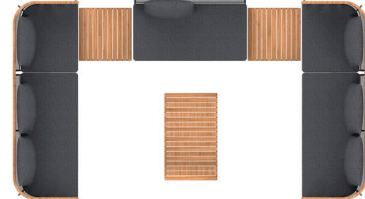

E

THE MODULAR POSSIBILITIES OF RIAD COLLECTION

G

A
RIAD Sofa 1X
RIAD Club Arm Chair 2X
RIAD 122 Coffee Table with Teak Top 1X

B
RIAD 2-Seater Arm Left 1X
RIAD 2-Seater Arm Right 1X
RIAD Club Arm Chair 2X
RIAD 122 Coffee Table with Teak Top 1X

C
RIAD 2-Seater Arm Left 1X
RIAD Corner Seat 1X
RIAD 2-Seater Arm Right 1X

D
RIAD 2-Seater Arm Left 1X
RIAD Corner Seat 1X
RIAD Center Sofa 1X
RIAD Corner Seat Right 1X
RIAD 122 Coffee Table with Teak Top 1X

E
RIAD 2-Seater Arm Left 1X
RIAD Corner Seat Right 1X
RIAD Center Sofa 1X
RIAD Corner Seat Left 1X
RIAD 2-Seater Arm Right 1X
RIAD 74 Side Table with Teak Top 2X
RIAD 122 Coffee Table with Teak Top 1X

F
RIAD 2-Seater Arm Left 1X
RIAD Corner Seat Right 1X
RIAD 74 Side Table with Teak Top 1X

G
RIAD 2-Seater Arm Left 1X
RIAD Corner Seat Right 1X
RIAD 74 Side Table with Teak Top 1X

H
RIAD 2-Seater Arm Left 1X
RIAD Center Sofa 1X
RIAD 2-Seater Arm Right 1X
RIAD 74 Side Table with Teak Top 2X

I
RIAD 2-Seater Arm Left 1X
RIAD Corner Seat Left 1X
RIAD Center Sofa 1X
RIAD Corner Seat Right 1X
RIAD 74 Side Table with Teak Top 1X

J
RIAD 2-Seater Arm Left 2X
RIAD Corner Seat Right 1X
RIAD 122 Coffee Table with Teak Top 1X
RIAD 74 Side Table with Teak Top 1X