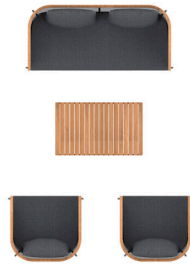

A

THE MODULAR POSSIBILITIES OF RIAD COLLECTION

G

A
RIAD Sofa 1X
RIAD Club Arm Chair 2X
RIAD 122 Coffee Table with Teak Top 1X

B
RIAD 2-Seater Arm Left 1X
RIAD 2-Seater Arm Right 1X
RIAD Club Arm Chair 2X
RIAD 122 Coffee Table with Teak Top 1X

C
RIAD 2-Seater Arm Left 1X
RIAD Corner Seat 1X
RIAD 2-Seater Arm Right 1X

D
RIAD 2-Seater Arm Left 1X
RIAD Corner Seat 1X
RIAD Center Sofa 1X
RIAD Corner Seat Right 1X
RIAD 122 Coffee Table with Teak Top 1X

E
RIAD 2-Seater Arm Left 1X
RIAD Corner Seat Right 1X
RIAD Center Sofa 1X
RIAD Corner Seat Left 1X
RIAD 2-Seater Arm Right 1X
RIAD 74 Side Table with Teak Top 2X
RIAD 122 Coffee Table with Teak Top 1X

F
RIAD 2-Seater Arm Left 1X
RIAD Corner Seat Right 1X
RIAD 74 Side Table with Teak Top 1X

G
RIAD 2-Seater Arm Left 1X
RIAD Corner Seat Right 1X
RIAD 74 Side Table with Teak Top 1X

H
RIAD 2-Seater Arm Left 1X
RIAD Center Sofa 1X
RIAD 2-Seater Arm Right 1X
RIAD 74 Side Table with Teak Top 2X

I
RIAD 2-Seater Arm Left 1X
RIAD Corner Seat Left 1X
RIAD Center Sofa 1X
RIAD Corner Seat Right 1X
RIAD 74 Side Table with Teak Top 1X

J
RIAD 2-Seater Arm Left 2X
RIAD Corner Seat Right 1X
RIAD 122 Coffee Table with Teak Top 1X
RIAD 74 Side Table with Teak Top 1X