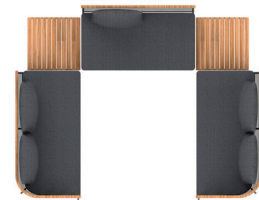

## THE MODULAR POSSIBILITIES OF RIAD COLLECTION

F

G

H

I

J

**A**  
 RIAD Sofa 1X  
 RIAD Club Arm Chair 2X  
 RIAD 122 Coffee Table with Teak Top 1X

**B**  
 RIAD 2-Seater Arm Left 1X  
 RIAD 2-Seater Arm Right 1X  
 RIAD Club Arm Chair 2X  
 RIAD 122 Coffee Table with Teak Top 1X

**C**  
 RIAD 2-Seater Arm Left 1X  
 RIAD Corner Seat 1X  
 RIAD 2-Seater Arm Right 1X

**D**  
 RIAD 2-Seater Arm Left 1X  
 RIAD Corner Seat 1X  
 RIAD Center Sofa 1X  
 RIAD Corner Seat Right 1X  
 RIAD 122 Coffee Table with Teak Top 1X