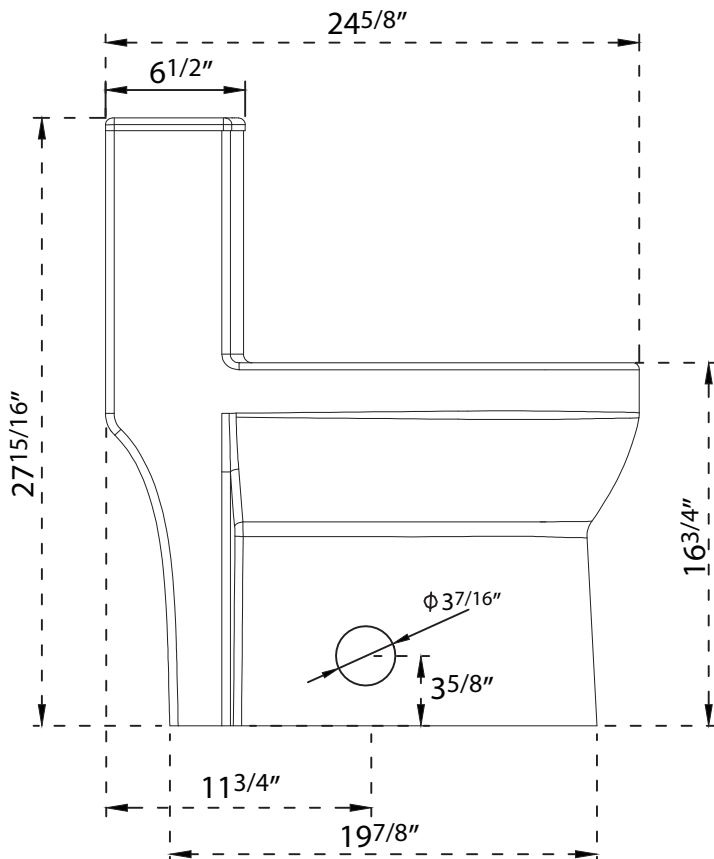

## DIMENSION DETAILS ONE-PIECE TOILET

✉ Email: [service@bestgosupplychaininc.com](mailto:service@bestgosupplychaininc.com)

### ZVTA80-17

PRODUCT  
INSTRUCTION  
VIDEO

# PRODUCT SIZE

Front View

Top View

Side View