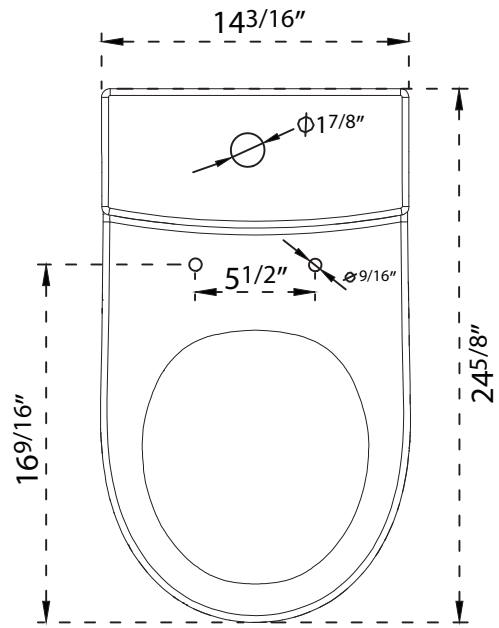

## DIMENSION DETAILS ONE-PIECE TOILET

✉ Email: [service@bestgosupplychaininc.com](mailto:service@bestgosupplychaininc.com)

### ZVTA80-17

PRODUCT  
INSTRUCTION  
VIDEO

# PRODUCT SIZE

Front View

Top View

Side View