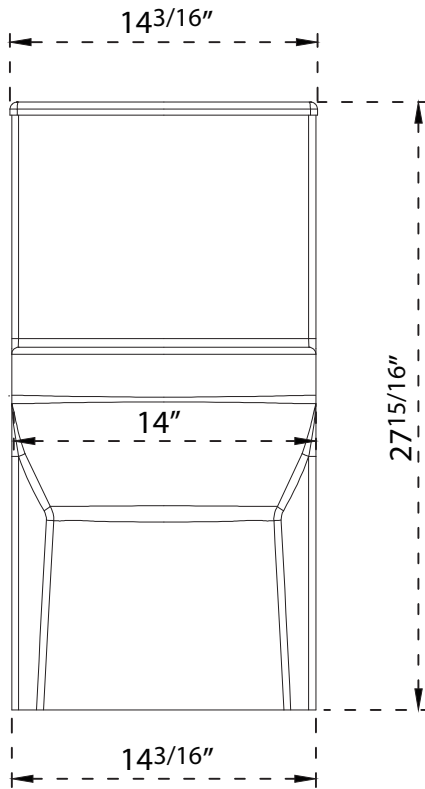

## DIMENSION DETAILS ONE-PIECE TOILET

✉ Email: [service@bestgosupplychaininc.com](mailto:service@bestgosupplychaininc.com)

# PRODUCT SIZE

Front View

Top View

Side View