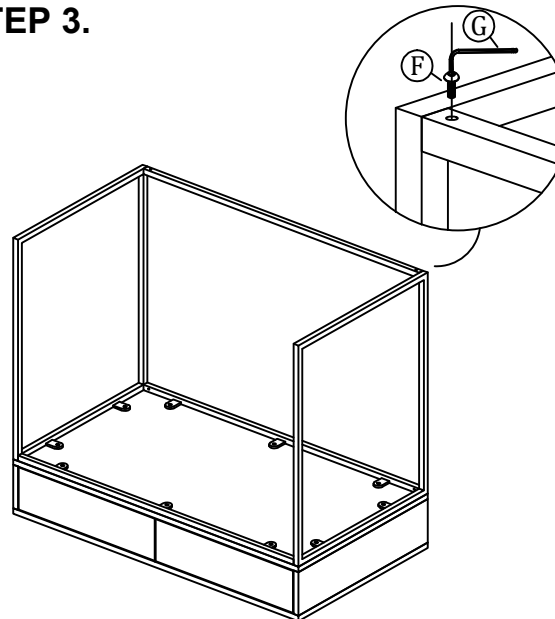

STEP 3.

STEP 4.