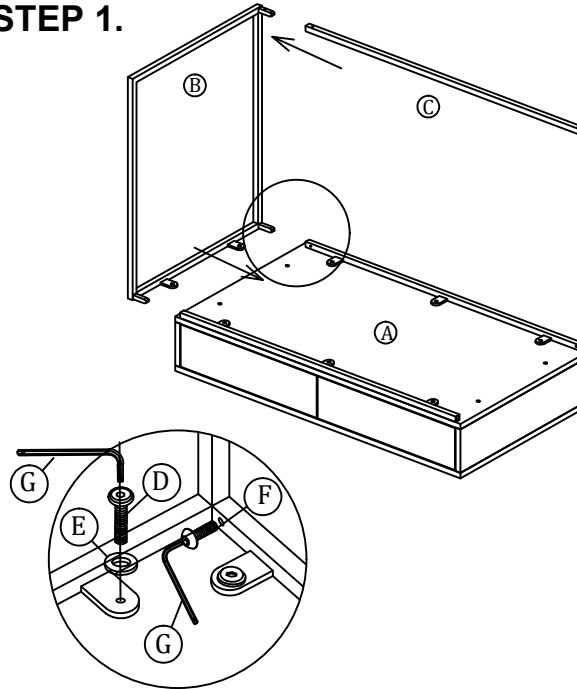

PARTS & HARDWARE.

PART LIST

NO.	DESCRIPTION	IMAGE	Qty
A.	DESK		1
B.	LEG		2
C.	CENTER SUPPORT		1

HARDWARE LIST

D.	Allen Bolt 6 x 16 mm		4
E.	Flat Washer 8mm		4
F.	Allen Bolt 6 x 10 mm		6
G.	Allen Key 4mm		1

NOTES.

Thank you for purchasing this quality product!
Be sure to check all packing material carefully
for small part that May have come loose inside
the carton during shipping.

CAUTION: The Item is heavy, assembly
should be performed by two people.

STEP 1.