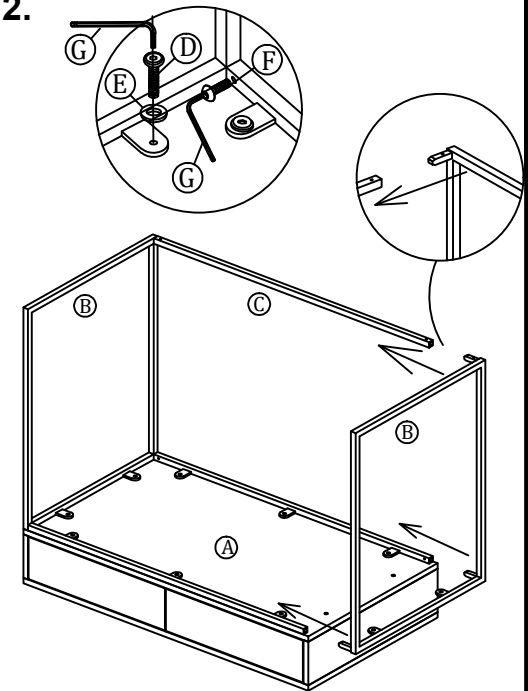

PARTS & HARDWARE.

PART LIST

NO.	DESCRIPTION	IMAGE	Qty
A.	DESK		1
B.	LEG		2
C.	CENTER SUPPORT		1

HARDWARE LIST

D.	Allen Bolt 6 x 16 mm		4
E.	Flat Washer 8mm		4
F.	Allen Bolt 6 x 10 mm		6
G.	Allen Key 4mm		1

NOTES.

Thank you for purchasing this quality product!
Be sure to check all packing material carefully
for small part that May have come loose inside
the carton during shipping.

CAUTION: The Item is heavy, assembly
should be performed by two people.

STEP 1.

STEP 2.

STEP 3.

STEP 4.