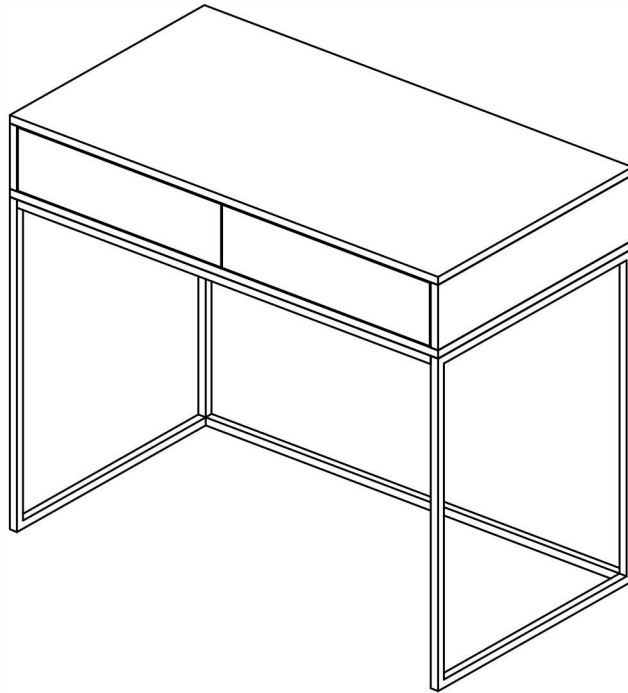

ASSEMBLY INSTRUCTIONS.

DESK NATURAL

THANK YOU FOR YOUR PURCHASE!

PARTS & HARDWARE.

PART LIST

NO.	DESCRIPTION	IMAGE	Qty
A.	DESK		1
B.	LEG		2
C.	CENTER SUPPORT		1

HARDWARE LIST

D.	Allen Bolt 6 x 16 mm		4
E.	Flat Washer 8mm		4
F.	Allen Bolt 6 x 10 mm		6
G.	Allen Key 4mm		1

NOTES.

Thank you for purchasing this quality product!
Be sure to check all packing material carefully
for small part that May have come loose inside
the carton during shipping.

CAUTION: The Item is heavy, assembly
should be performed by two people.