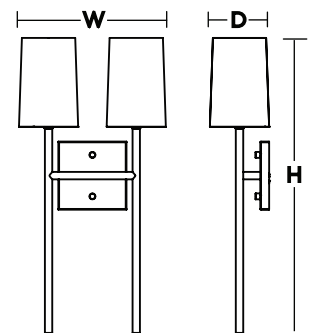

ROSE sconce

LOCATION		DATE
PREPARED BY		QUANTITY
COMMENTS		FIXTURE TYPE
CATALOG NUMBER		

Features

White linen fabric diffuser with tubular steel construction. Ideal use in hallways, entrances or anywhere general lighting is needed. Provides lighting in residential, commercial and hospitality applications. Fixture mounts to standard junction box (not included).

Construction

Metal frame. The canopy fits over a standard junction box. Power supply connections must be made inside a junction box (not included).

Finish

Black, Satin Brass or Satin Nickel finish.

Diffuser

White linen fabric diffuser.

Lamping

For use with (1) or (2) 40W Max candelabra base bulb (lamp not included). 120V medium base socket. Sockets can be labeled for reduced wattage upon request.

Certification

ORDERING INFORMATION

Black	Satin Brass	Satin Nickel	Qty.	Lamp	H	W	D
			1	40W (MAX)	19-1/2"	4"	4"
			2	40W (MAX)	19-1/2"	9-3/4"	4"