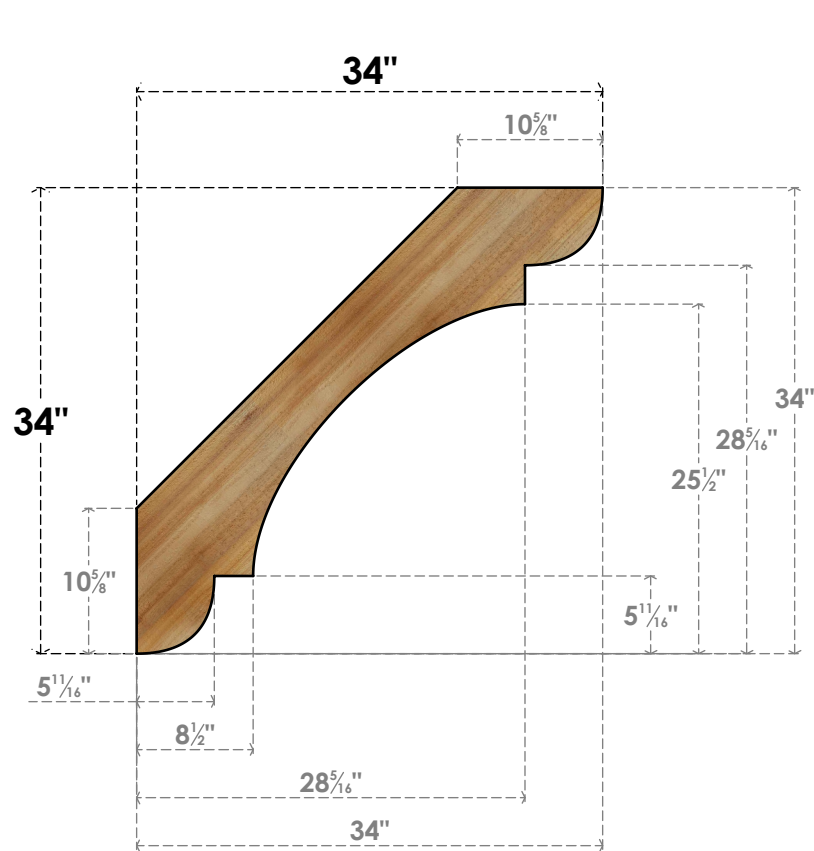

BRC06X34X34OLY00RWR

6"W X 34"D X 34"H OLYMPIC ROUGH SAWN BRACE, WESTERN RED CEDAR

SIDE

FRONT

EKENA MILLWORK
 2300 WEST MAIN ST.
 CLARKSVILLE, TX 75426
 TOLL FREE: 866-607-0453
 WWW.EKENAMILLWORK.COM

NOTES

1. INSTALLATION TO BE COMPLETED IN ACCORDANCE WITH MANUFACTURER'S SPECIFICATIONS.
2. DRAWING MAY NOT BE TO SCALE
3. THIS DRAWING IS INTENDED FOR DESIGN AND PLANNING PURPOSES ONLY.
4. ALL INFORMATION CONTAINED HEREIN WAS CURRENT AT THE TIME OF DEVELOPMENT BUT MUST BE REVIEWED AND APPROVED BY THE PRODUCT MANUFACTURER TO BE CONSIDERED ACCURATE.
5. PRODUCTS ARE NOT KILN DRIED. THIS ITEM IS UNIQUE AND WILL CONTAIN THE NATURAL VARIATIONS THAT THE WOOD SPECIES OFFERS. THIS MAY RESULT IN VARIATIONS UP TO 1/4"