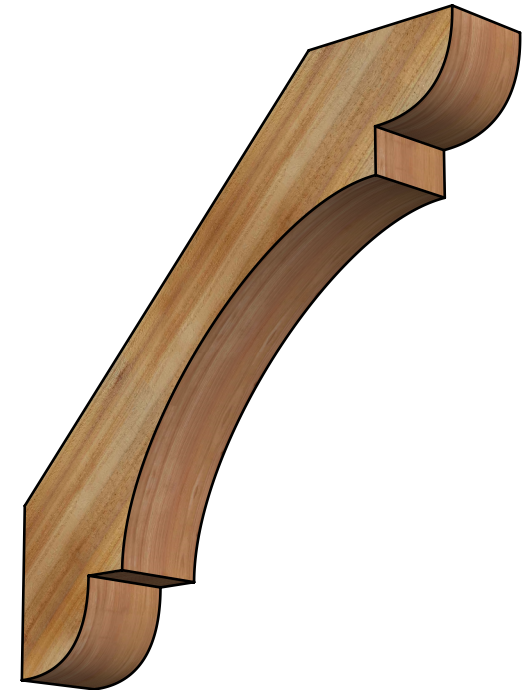

BRC06X34X34OLY00RWR

6"W X 34"D X 34"H OLYMPIC ROUGH SAWN BRACE, WESTERN RED CEDAR

SIDE

FRONT

EKENA MILLWORK
 2300 WEST MAIN ST.
 CLARKSVILLE, TX 75426
 TOLL FREE: 866-607-0453
 WWW.EKENAMILLWORK.COM

NOTES

1. INSTALLATION TO BE COMPLETED IN ACCORDANCE WITH MANUFACTURER'S SPECIFICATIONS.
2. DRAWING MAY NOT BE TO SCALE
3. THIS DRAWING IS INTENDED FOR DESIGN AND PLANNING PURPOSES ONLY.
4. ALL INFORMATION CONTAINED HEREIN WAS CURRENT AT THE TIME OF DEVELOPMENT BUT MUST BE REVIEWED AND APPROVED BY THE PRODUCT MANUFACTURER TO BE CONSIDERED ACCURATE.
5. PRODUCTS ARE NOT KILN DRIED. THIS ITEM IS UNIQUE AND WILL CONTAIN THE NATURAL VARIATIONS THAT THE WOOD SPECIES OFFERS. THIS MAY RESULT IN VARIATIONS UP TO 1/4"