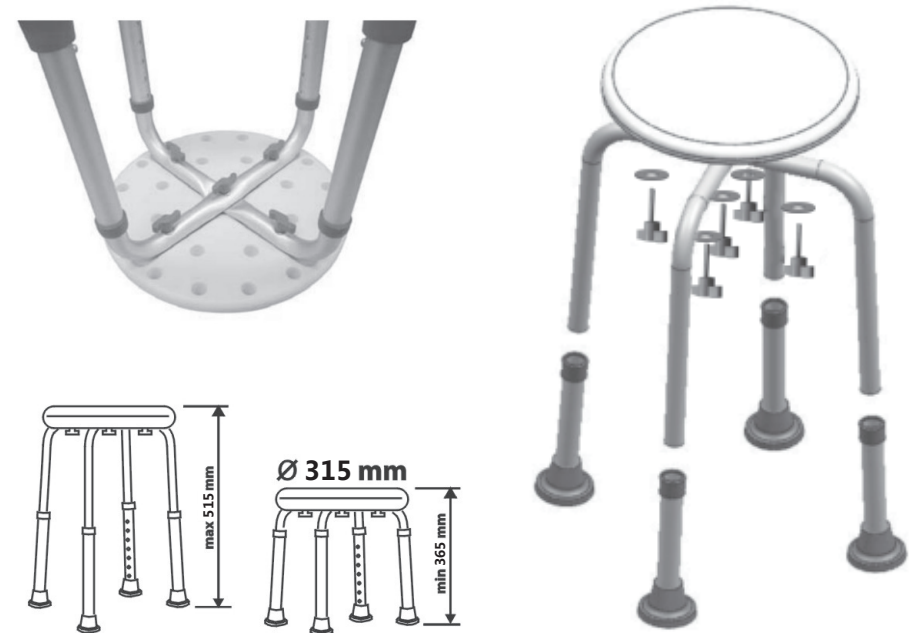

User Manual

JAXPETY

Scan ! To find more surprise!

JAXPETY | 

You need

① 1 person is needed

② Take 15 minutes

Technical Specifications	
Brand	JAXPETY
Size	300X315X365-515mm
Max weight capacity	297LBS

1

Hardware List

PRODUCT ASSEMBLY

⚠ Check the package contents before getting started !

STEP 1

2