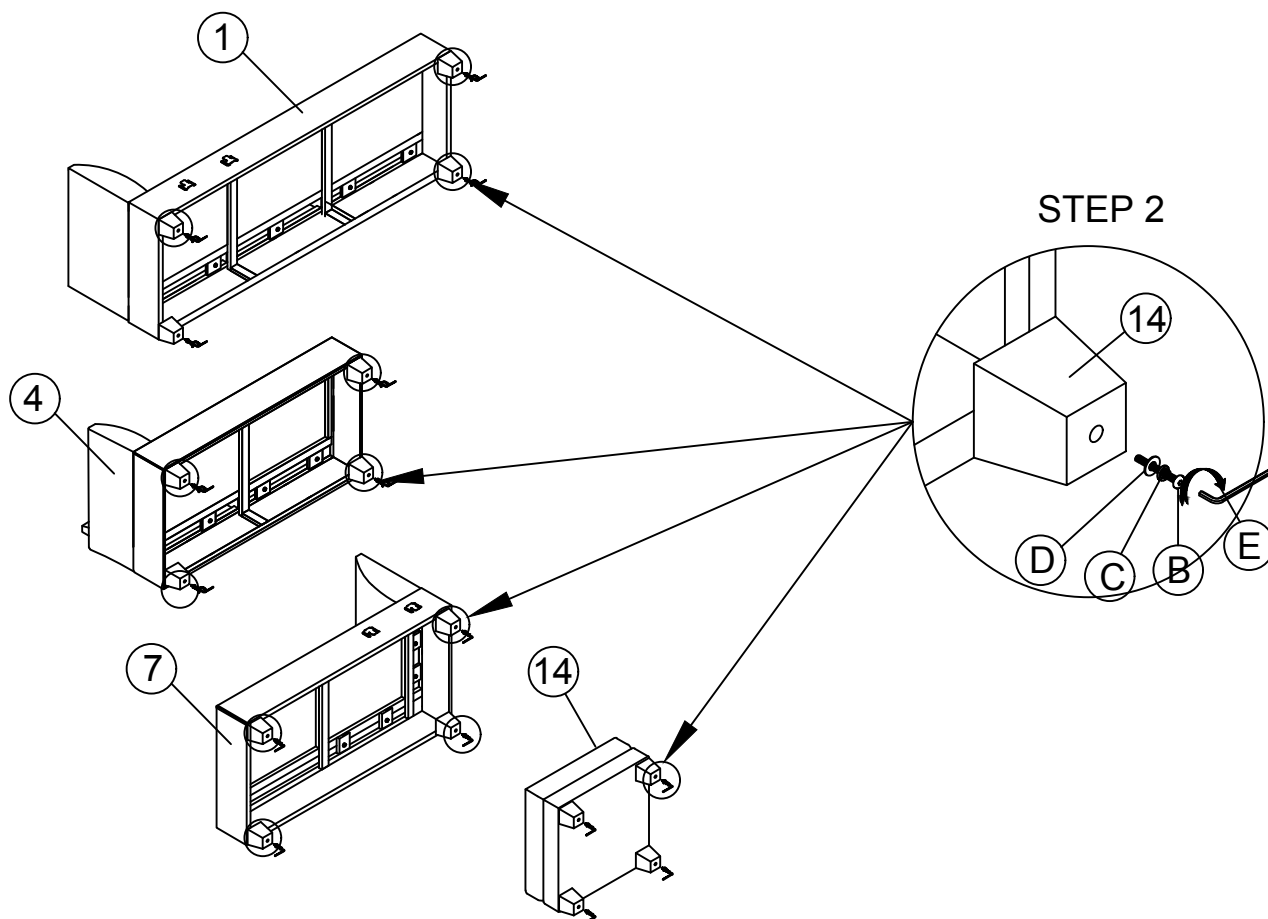

PARTS LIST

No	Description	Sketch	Q'ty				
				9	Seat Cushion		6PCS
1	Sofa Body		1PC	10	Big Seat Cushion		1PC
2	Sofa Back Frame		1PC	11	Back Cushion		5PCS
3	Short Back Frame		2PCS	12	Small Back Cushion		2PC
4	Loveseat Body		1PC	13	Ottoman		1PC
5	Loveseat Back Frame		1PC	14	Wooden legs		16PCS
6	Armrest Left		1PC	15	Pillow		2PCS
7	Chair Body		1PC				
8	Armrest Right		1PC				

HARDWARE LIST

No	Description	Sketch	Q'ty
A	Bolt 5/16x50mm		17 PCS
B	Bolt 5/16x60mm		16 PCS
C	Spring Washer 5/16		33 PCS
D	Flat Washer 5/16		33 PCS
E	Allen Key		4 PCS

ASSEMBLY INSTRUCTION

ITEM NO.: WF291005 / WF291006 / WF291007 / WF291008
SECTIONAL SOFA WITH AN OTTOMAN