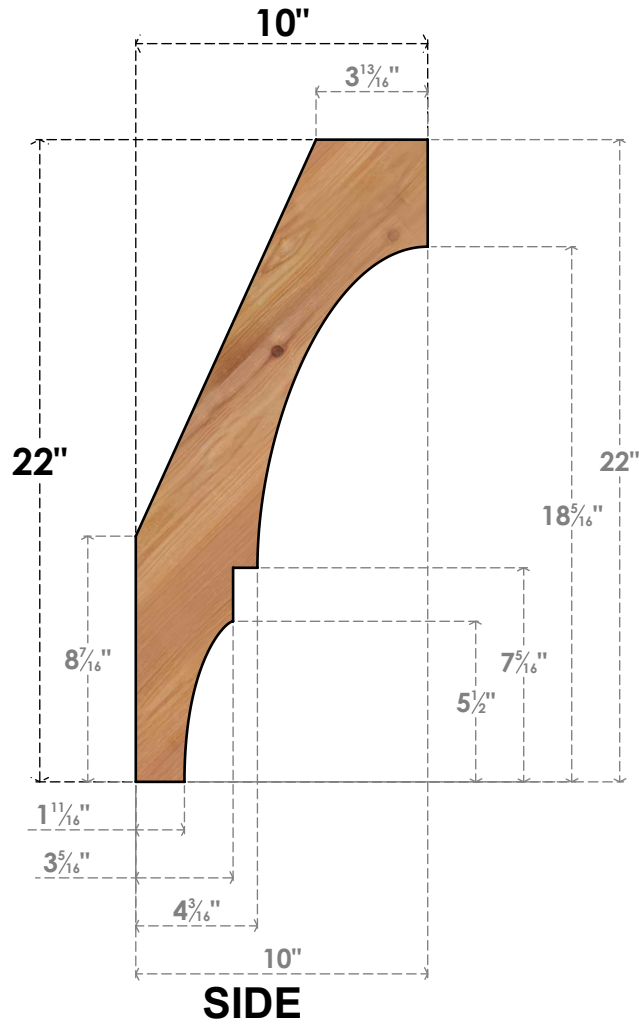

BRC06X10X22BOA00SWR

5 1/2"W X 10"D X 22"H BALBOA SMOOTH BRACE, WESTERN RED CEDAR

EKENA MILLWORK
 2300 WEST MAIN ST.
 CLARKSVILLE, TX 75426
 TOLL FREE: 866-607-0453
 WWW.EKENAMILLWORK.COM

NOTES

1. INSTALLATION TO BE COMPLETED IN ACCORDANCE WITH MANUFACTURER'S SPECIFICATIONS.
2. DRAWING MAY NOT BE TO SCALE
3. THIS DRAWING IS INTENDED FOR DESIGN AND PLANNING PURPOSES ONLY.
4. ALL INFORMATION CONTAINED HEREIN WAS CURRENT AT THE TIME OF DEVELOPMENT BUT MUST BE REVIEWED AND APPROVED BY THE PRODUCT MANUFACTURER TO BE CONSIDERED ACCURATE.
5. PRODUCTS ARE NOT KILN DRIED. THIS ITEM IS UNIQUE AND WILL CONTAIN THE NATURAL VARIATIONS THAT THE WOOD SPECIES OFFERS. THIS MAY RESULT IN VARIATIONS UP TO 1/4"