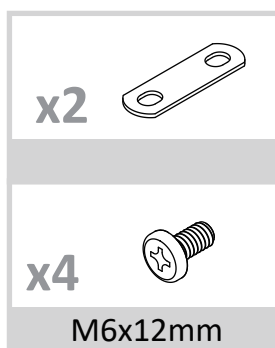

ASSEMBLY INSTRUCTIONS

01

02

Carry out this assembly step on both sides.