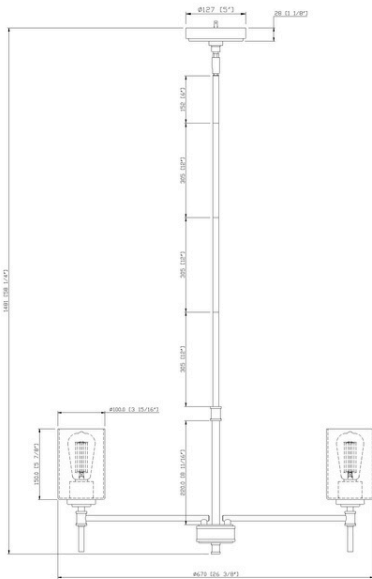

Light Source

Lamp Not Included

Lamp Type: E26

Light Source: ST58

Number of bulbs: 6

Max Wattage/Range: 60W

Voltage: 120

Socket Type: Ceramic

Mounting / Installations

Plug-in Mounting System

Lead Wire Length: 98"

Wire Type: SPT-1 105°C

Location Rating: Damp

Luminaire Support: Max. 50 lbs

SkyPlug: SPU-3L

SkyOutlet: SR-3L