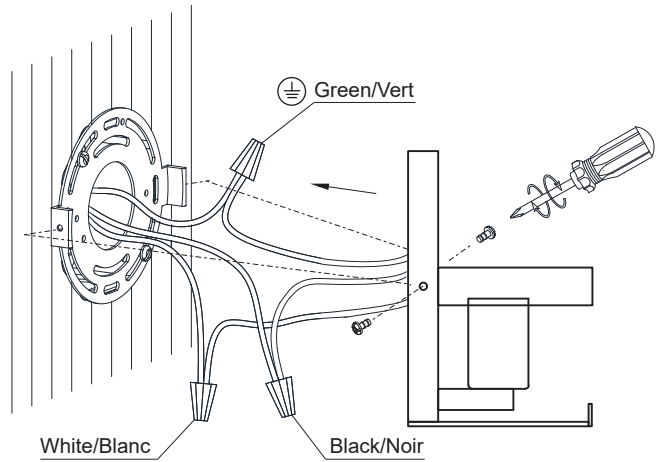

1

2

3

4

4

1x 60W Max E26
 Not included
 Non inclus
 LED compatible

5

Front View/
 Vue de Face

Side View/
 Vue de Côté

Warning/Attention

This product must be installed in accordance with the applicable installation code by a person familiar with the construction and operation of the product and the hazards involved.