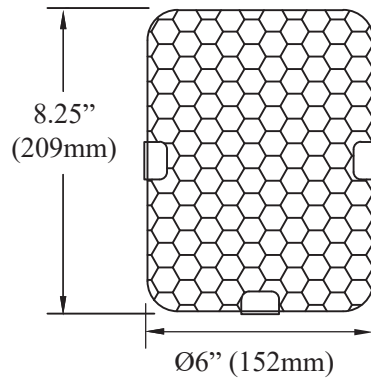

Front View/
Vue de Face

Side View/
Vue de Côté