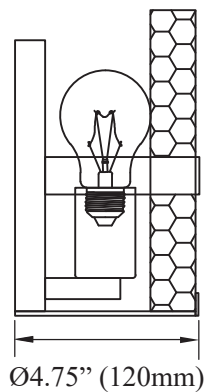

1

2

3

4

4

1x 60W Max E26
 Not included
 Non inclus
 LED compatible

5

Front View/
 Vue de Face

Side View/
 Vue de Côté

Warning/Attention

This product must be installed in accordance with the applicable installation code by a person familiar with the construction and operation of the product and the hazards involved.