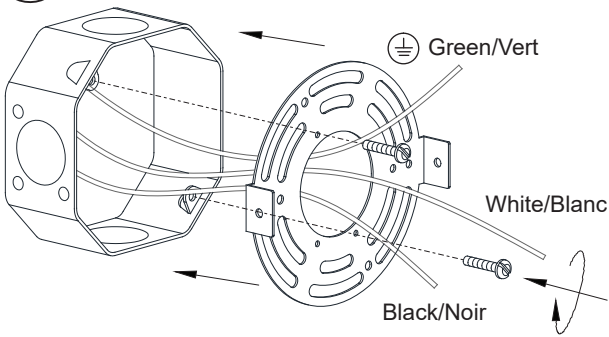

1

2

3

4

4

1x 60W Max E26
 Not included
 Non inclus
 LED compatible

5

Front View/
 Vue de Face

Side View/
 Vue de Côté

Warning/Attention

This product must be installed in accordance with the applicable installation code by a person familiar with the construction and operation of the product and the hazards involved.