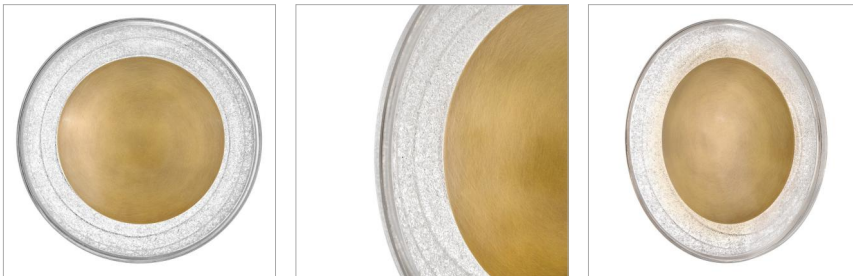

HAVEN

FR34500HB

MEDIUM LED SCONCE

Precisely crafted with a concentric modern shape, Haven's pressed art glass and Heritage Brass metal cap are expertly molded by lighting artisans to ensure exact proportions. Once formed, the heated glass is dusted with fine glass powder that sparkles in the glow from integrated Warm Dim LEDs.

DETAILS	
FINISH:	Heritage Brass
MATERIAL:	Steel
GLASS:	Art Glass
DIMMABLE:	YES - CL TYPE DIMMER (SSL7A)

DIMENSIONS	
WIDTH:	11"
HEIGHT:	11"
WEIGHT:	5.1lb
BACK PLATE:	5" Dia.
EXTENSION:	4"
TOP TO OUTLET:	5.5"

LIGHT SOURCE	
LIGHT SOURCE:	Integrated LED
WATTAGE:	16w LED *Included
VOLTAGE:	120v

SHIPPING	
CARTON LENGTH:	15.5
CARTON WIDTH:	15.5
CARTON HEIGHT:	7.8
CARTON WEIGHT:	6.8

PRODUCT DETAILS:

- Invisimount hardware is hidden on the backplate for a clean silhouette
- Damp Rated
- ADA compliant design provides added accessibility and maximum clearance
- Fully dimmable integrated LEDs create the ideal setting for any occasion
- LED components carry a 5-year limited warranty
- Bold silhouette with dramatic details creates a modern statement
- Energy-efficient integrated LED - safer for the environment and low maintenance