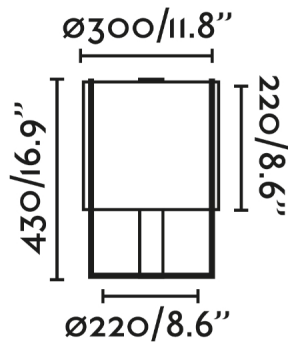

### General characteristics

Fixation	Table
voltage	120V
Hertz	60Hz
Cable length	0.02 ft
Switch type	On/Off
Max. Power	15W