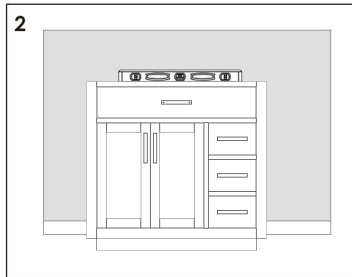

Determine location of where you would like to install your vanity.

Place vanity in the installation location. Check that vanity cabinet is level.