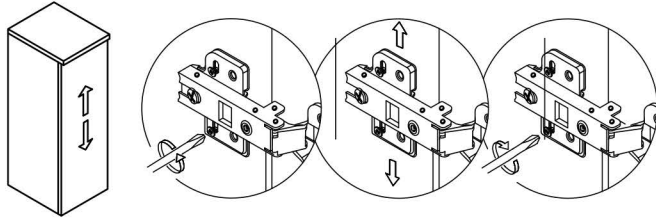

Cabinet Installation

Determine location of where you would like to install your vanity.

Place vanity in the installation location. Check that vanity cabinet is level.

Disassemble drawer handles inside and install on drawer panel (Please disregard if the handles are installed properly).

Slider/Drawer Adjustment

Hinge/Door Adjustment

1. Up and down adjustment

2. In and out adjustment

3. Left and right adjustment

Dimensions

Does not include faucet, drain assembly, p-frag, backsplash, sidesplash and mirrors are only included with the purchase of the set.