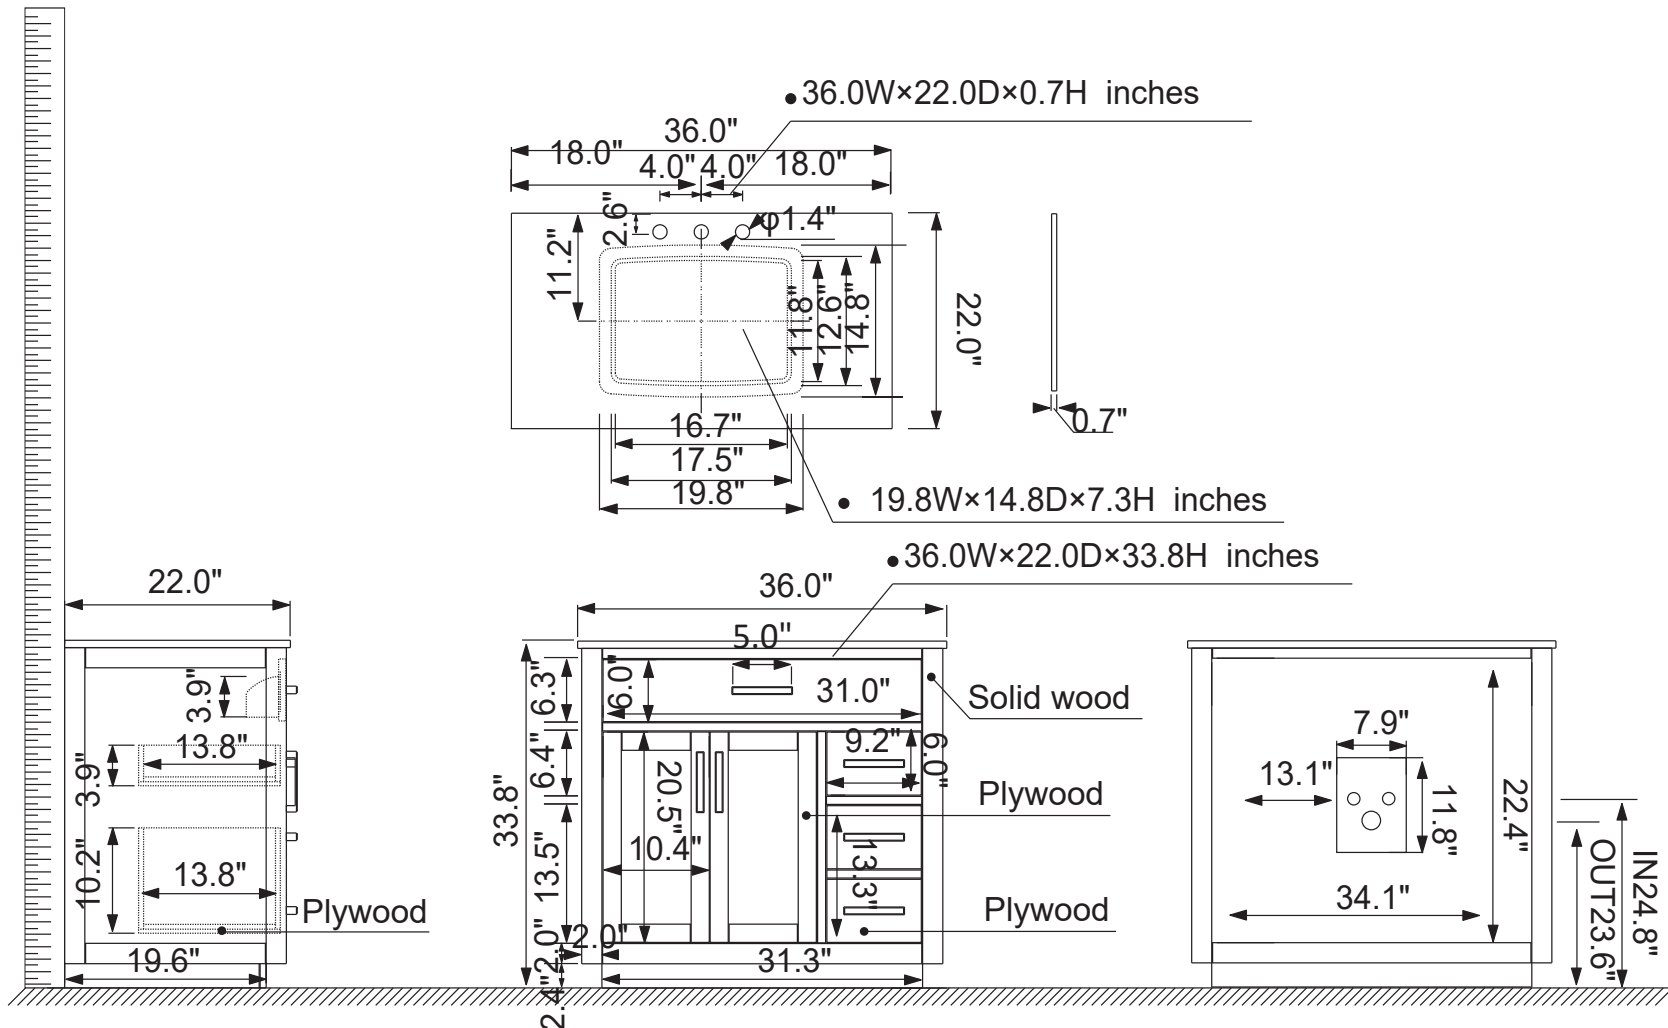

Slider/Drawer Adjustment

Hinge/Door Adjustment

1. Up and down adjustment

2. In and out adjustment

3. Left and right adjustment

Dimensions

Does not include faucet, drain assembly, p-frag, backsplash, sidesplash and mirrors are only included with the purchase of the set.