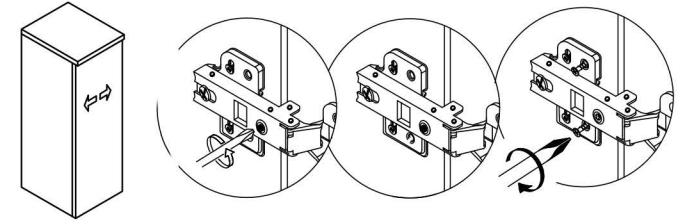

Cabinet Installation

Determine location of where you would like to install your vanity.

Place vanity in the installation location. Check that vanity cabinet is level.

Disassemble drawer handles inside and install on drawer panel (Please disregard if the handles are installed properly).

Slider/Drawer Adjustment

Hinge/Door Adjustment

1. Up and down adjustment

2. In and out adjustment

3. Left and right adjustment

Dimensions

Does not include faucet, drain assembly, p-frag, backsplash, sidesplash and mirrors are only included with the purchase of the set.