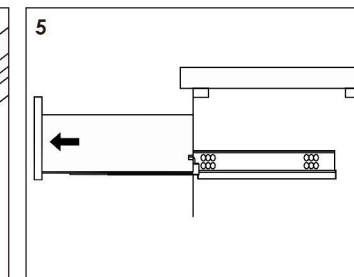

Cabinet Installation

Determine location of where you would like to install your vanity.

Place vanity in the installation location. Check that vanity cabinet is level.

Disassemble drawer handles inside and install on drawer panel (Please disregard if the handles are installed properly).

Slider/Drawer Adjustment

Hinge/Door Adjustment

1. Up and down adjustment

2. In and out adjustment

3. Left and right adjustment

Dimensions

Does not include faucet, drain assembly, p-frag, backsplash, sidesplash and mirrors are only included with the purchase of the set.