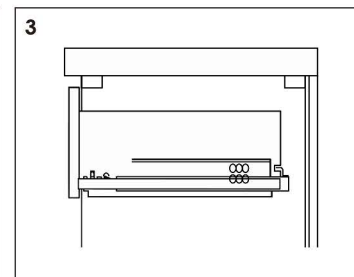

Cabinet Installation

Determine location of where you would like to install your vanity.

Place vanity in the installation location. Check that vanity cabinet is level.

Disassemble drawer handles inside and install on drawer panel (Please disregard if the handles are installed properly).

Slider/Drawer Adjustment

Hinge/Door Adjustment

1. Up and down adjustment

2. In and out adjustment

3. Left and right adjustment

Dimensions

Does not include faucet, drain assembly, p-frag, backsplash, sidesplash and mirrors are only included with the purchase of the set.