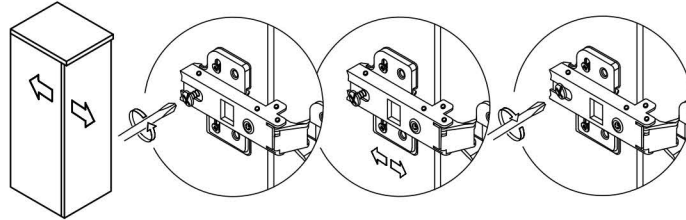

Cabinet Installation

Determine location of where you would like to install your vanity.

Place vanity in the installation location. Check that vanity cabinet is level.

Disassemble drawer handles inside and install on drawer panel (Please disregard if the handles are installed properly).

Slider/Drawer Adjustment

Hinge/Door Adjustment

1. Up and down adjustment

2. In and out adjustment

3. Left and right adjustment

Dimensions

Does not include faucet, drain assembly, p-frag, backsplash, sidesplash and mirrors are only included with the purchase of the set.