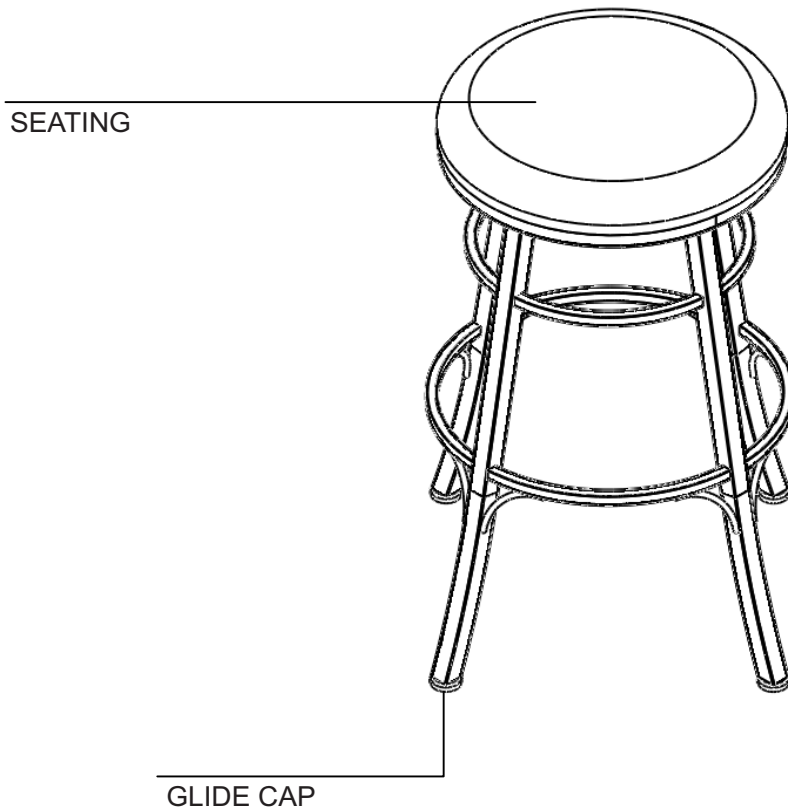

**Description: Bali Backless Swivel Barstool (Bar Height / Counter Height)
 Product Size: 17.5" x 17.5" x 30"H / 17.5" x 17.5" x 24"H**

Your furniture purchase is an investment. Here are a few tips to maximize the lifetime of your furniture with a minimum amount of effort. Properly caring for your furniture can help ensure that it looks great year after year.

To keep your upholstered seating looking like new, be sure to blot up all spills immediately. If you do spill something on the fabric and need to clean it, pretest a small section of the cloth with upholstery shampoo. (Test a section of the seat that is hidden or otherwise not noticeable.) If the fabric bleeds or fades, do not use the shampoo. To avoid staining, you may want to apply a spray-on stain guard to the seat. It will keep liquids from soaking in and staining the fabric. If you do shampoo your upholstery, follow the manufacturer's instructions on the upholstery cleaner. Use a clean, soft cloth to rub the shampoo into the fabric. Wipe with a damp towel and let the fabric dry completely. Please use a damp cloth to clean the metal frame of your stool.

Parts for Fabric - Bonded Leather

Varies in height model

BARSTOOL CONTENT:
 METAL - 80%
 FABRIC - 20%

Do not use cleaning products containing brightening agents

PRODUCT DETAILS - 30"		PRODUCT DETAILS - 24"	
BARSTOOL	METAL	BARSTOOL	METAL
GLIDE CAP	PLASTIC	GLIDE CAP	PLASTIC
SEATING	62% POLYIESTER, 34% LEATHER, 4% PU	SEATING	62% POLYIESTER, 34% LEATHER, 4% PU
PRODUCT SIZE	17.5" x 17.5" x 30"	PRODUCT SIZE	17.5" x 17.5" x 24"
CARTON SIZE	19" x 19" x 31.5"	CARTON SIZE	19" x 19" x 25.5"
NET WEIGHT	18.7 LBS/1 pcs	NET WEIGHT	16.5 LBS/1 pcs
GROSS WEIGHT	25.3 LBS/1 pcs	GROSS WEIGHT	23.1 LBS/1 pcs
CU.FT.	6.55	CU.FT.	5.33