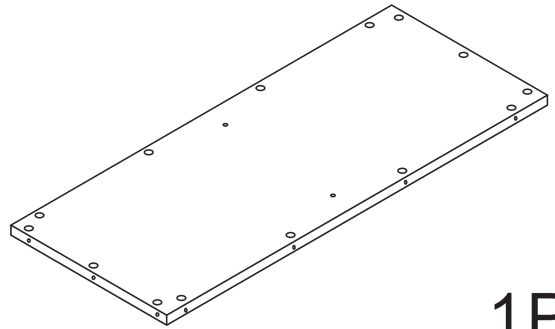

1

3PCS

2

2PCS

3

1PC

4

1PC

5

1PC

6

4PCS

7

1PC

8

1PC

9

1PC

10

2PC