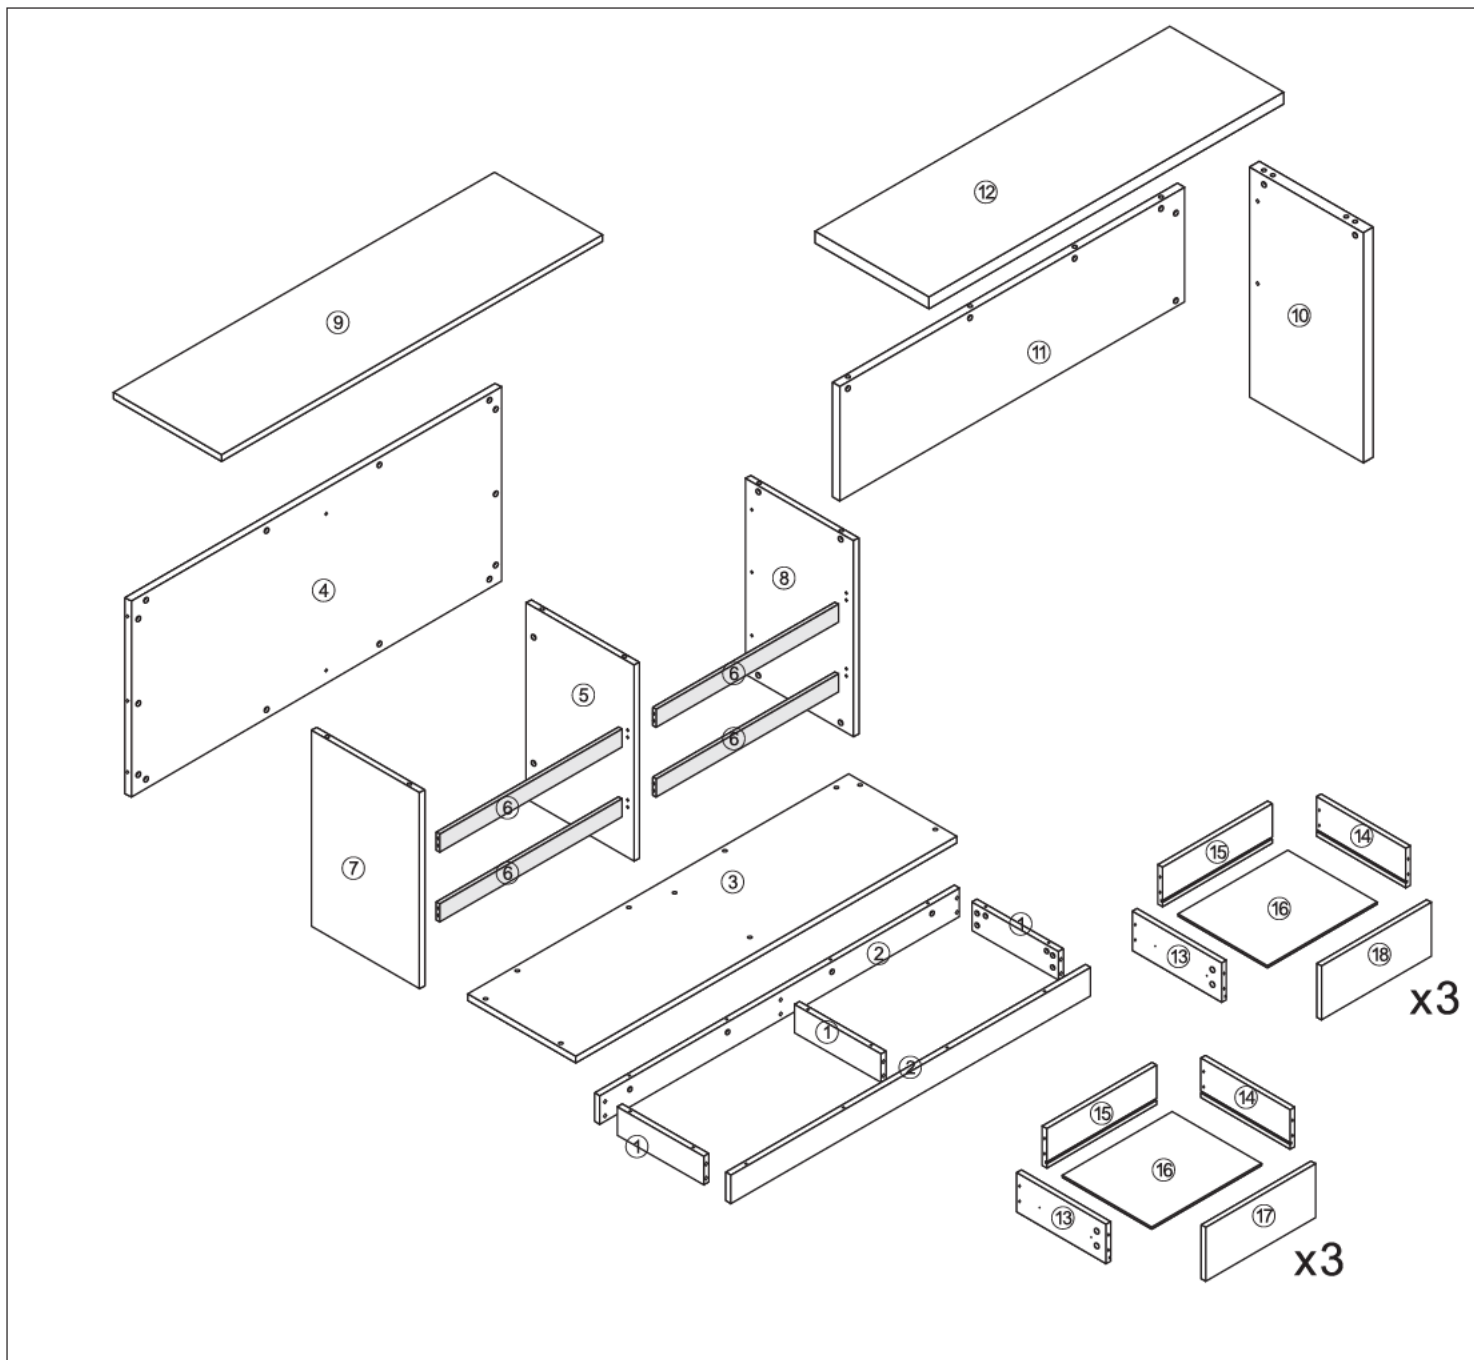

2045#

Multi Function Desk

Left and right interchangeability

W1420-2480MM

Installation Instructions

Notes: Don't tighten screws completely at first, just in case parts were assembled wrongly and need disassemble. Tighten screws at last when all parts are put together.

Disassembly and installation of accessories

A 102PCS	B 102PCS	C 48PCS	D 12PCS	E 24PCS	F 2PCS	G 12PCS	 Tools Recommended
							
15*10mm	6*28mm	3.5*14mm	Three-section Rail	3.5*40mm	8*30mm	φ 15mm	

1

3PCS

2

2PCS