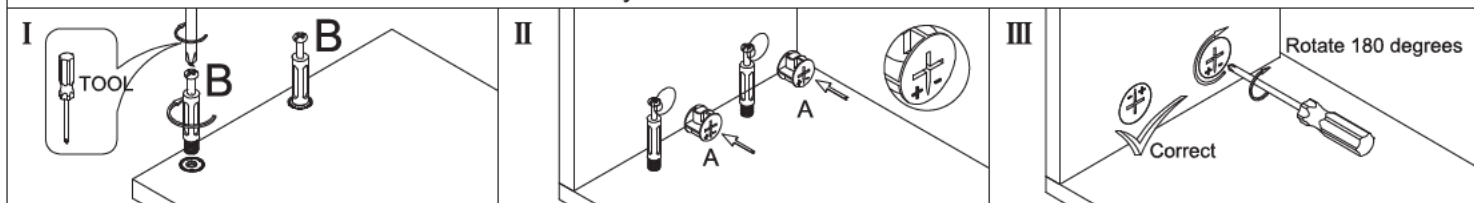

Disassembly and installation of accessories

A 102PCS	B 102PCS	C 48PCS	D 12PCS	E 24PCS	F 2PCS	G 12PCS	 Tools Recommended
15*10mm	6*28mm	3.5*14mm	Three-section Rail	3.5*40mm	8*30mm	φ 15mm